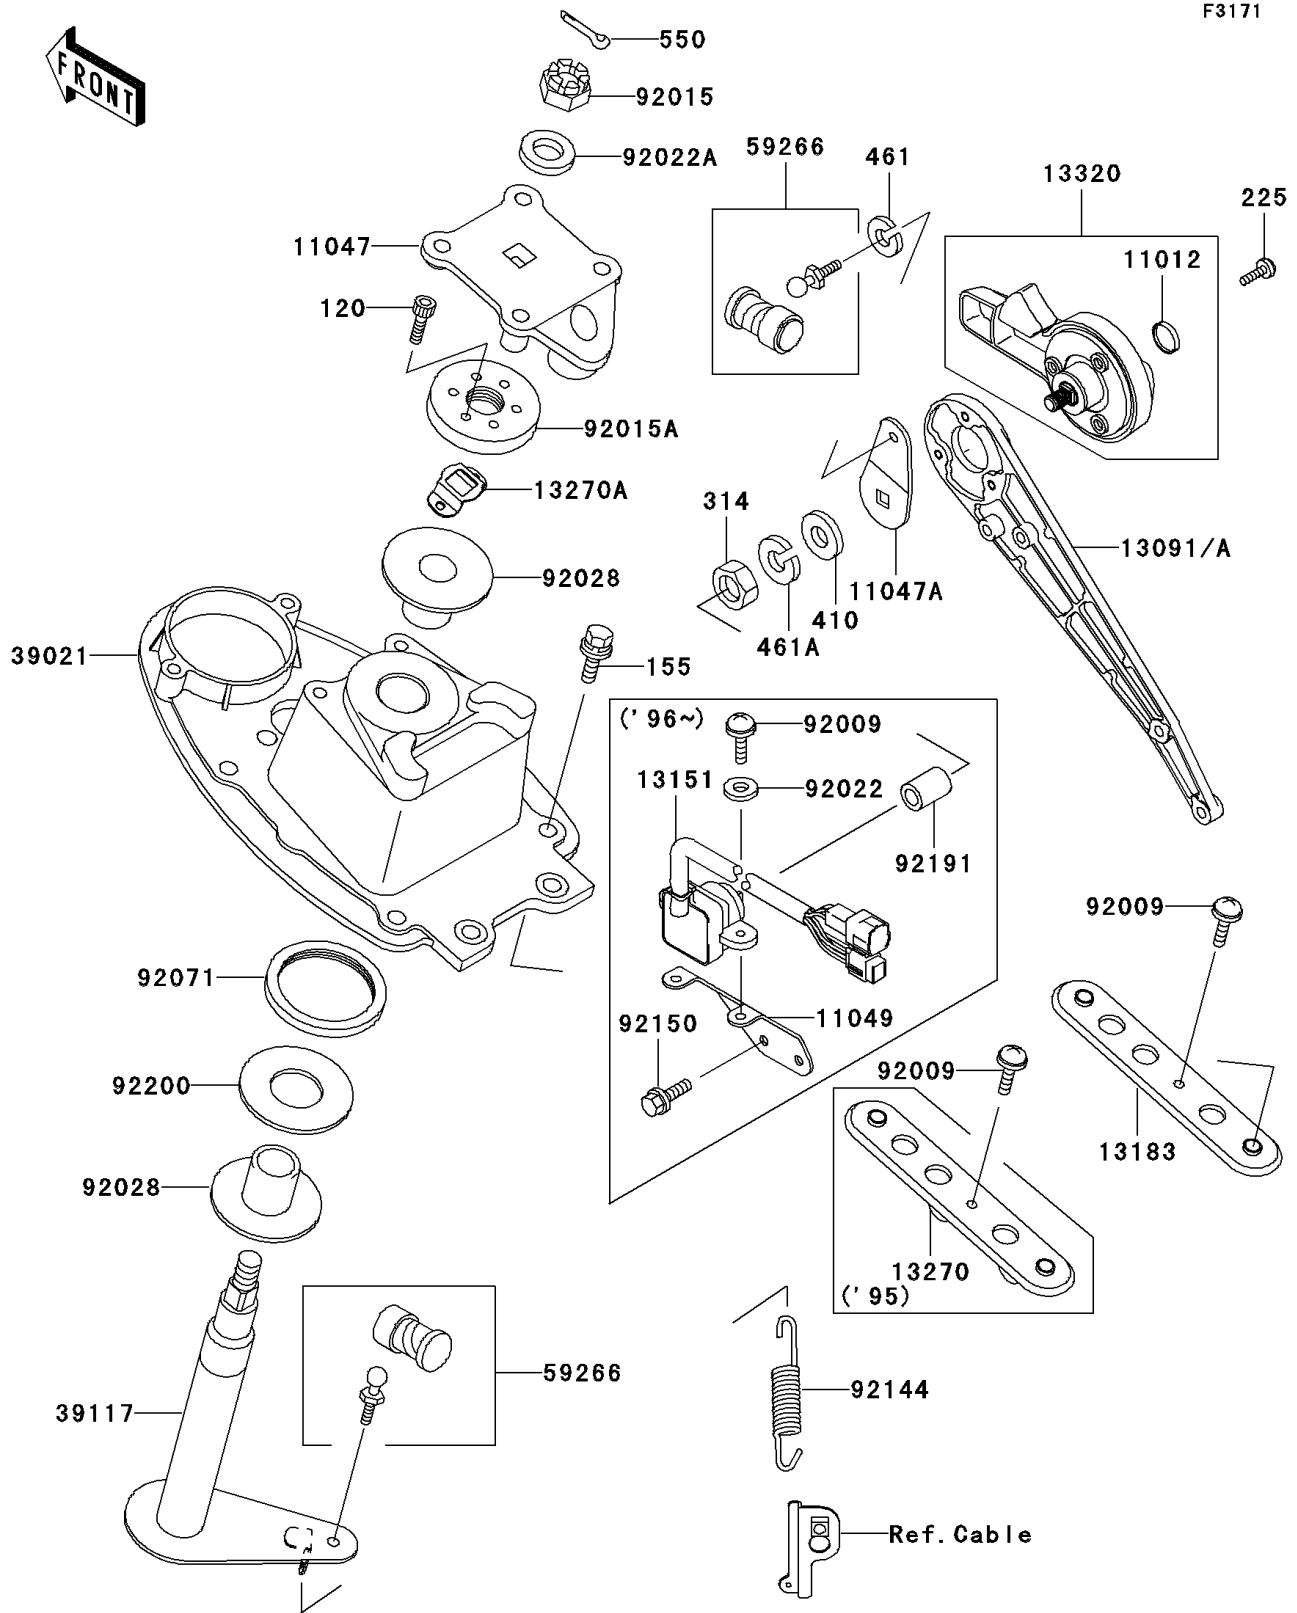

# 1997 STS PARTS DIAGRAM

Handle Pole

## Handle Pole

ITEM NAME	PART NUMBER	QUANTITY
BOLT-SOCKET,5X10 (Ref # 120)	120R0510	2
BOLT-WSP-SMALL,8X30 (Ref # 155)	155R0830	4
SCREW-PAN-WSP-CROS,6X20 (Ref # 225)	225R0620	3
NUT-HEX-FINE,10MM (Ref # 314)	314R1000	1
W-PLAIN-S,10MM (Ref # 410)	410S1000	1
WASHER-SPRING,6MM (Ref # 461)	461S0600	1
WASHER-SPRING,10MM (Ref # 461A)	461S1000	1
PIN-COTTER,3X35 (Ref # 550)	550S3035	1
CAP,REVERSE LEVER (Ref # 11012)	11012-3783	1
BRACKET,HANDLE HOLDER (Ref # 11047)	11047-3759	1
BRACKET,STEERING LEVER (Ref # 11047A)	11047-3790	1
BRACKET (Ref # 11049)	11049-3725	1
HOLDER,REVERSE (Ref # 13091A)	13091-3803	1
SWITCH-COMP,REVERSE (Ref # 13151)	13151-3721	1
PLATE,HANDLE POLE BRACKET (Ref # 13183)	13183-3806	2
PLATE (Ref # 13270A)	13270-3780	1
LEVER-ASSY,REVERSE (Ref # 13320)	13320-3708	1
BRACKET-HANDLE POLE (Ref # 39021)	39021-3704	1
SHAFT-STRG (Ref # 39117)	39117-3706	1
JOINT-BALL (Ref # 59266)	59266-3707	2
SCREW,5X16 (Ref # 92009)	92009-3789	4
NUT,CASTLE,14MM (Ref # 92015)	92015-3805	1
NUT (Ref # 92015A)	92015-3852	1
WASHER,6.2X20X2 (Ref # 92022)	92022-3714	2
WASHER,15X34X2.0 (Ref # 92022A)	92022-3738	1
BUSHING,STEERING (Ref # 92028)	92028-3748	2
GROMMET (Ref # 92071)	92071-3792	1
SPRING (Ref # 92144)	92144-3737	1
BOLT,6X18 (Ref # 92150)	92150-3729	2

# 1997 STS PARTS LIST

## Handle Pole

ITEM NAME	PART NUMBER	QUANTITY
TUBE,6X10X11 (Ref # 92191)	92191-3764	1
WASHER,32.5X70X2 (Ref # 92200)	92200-3718	1