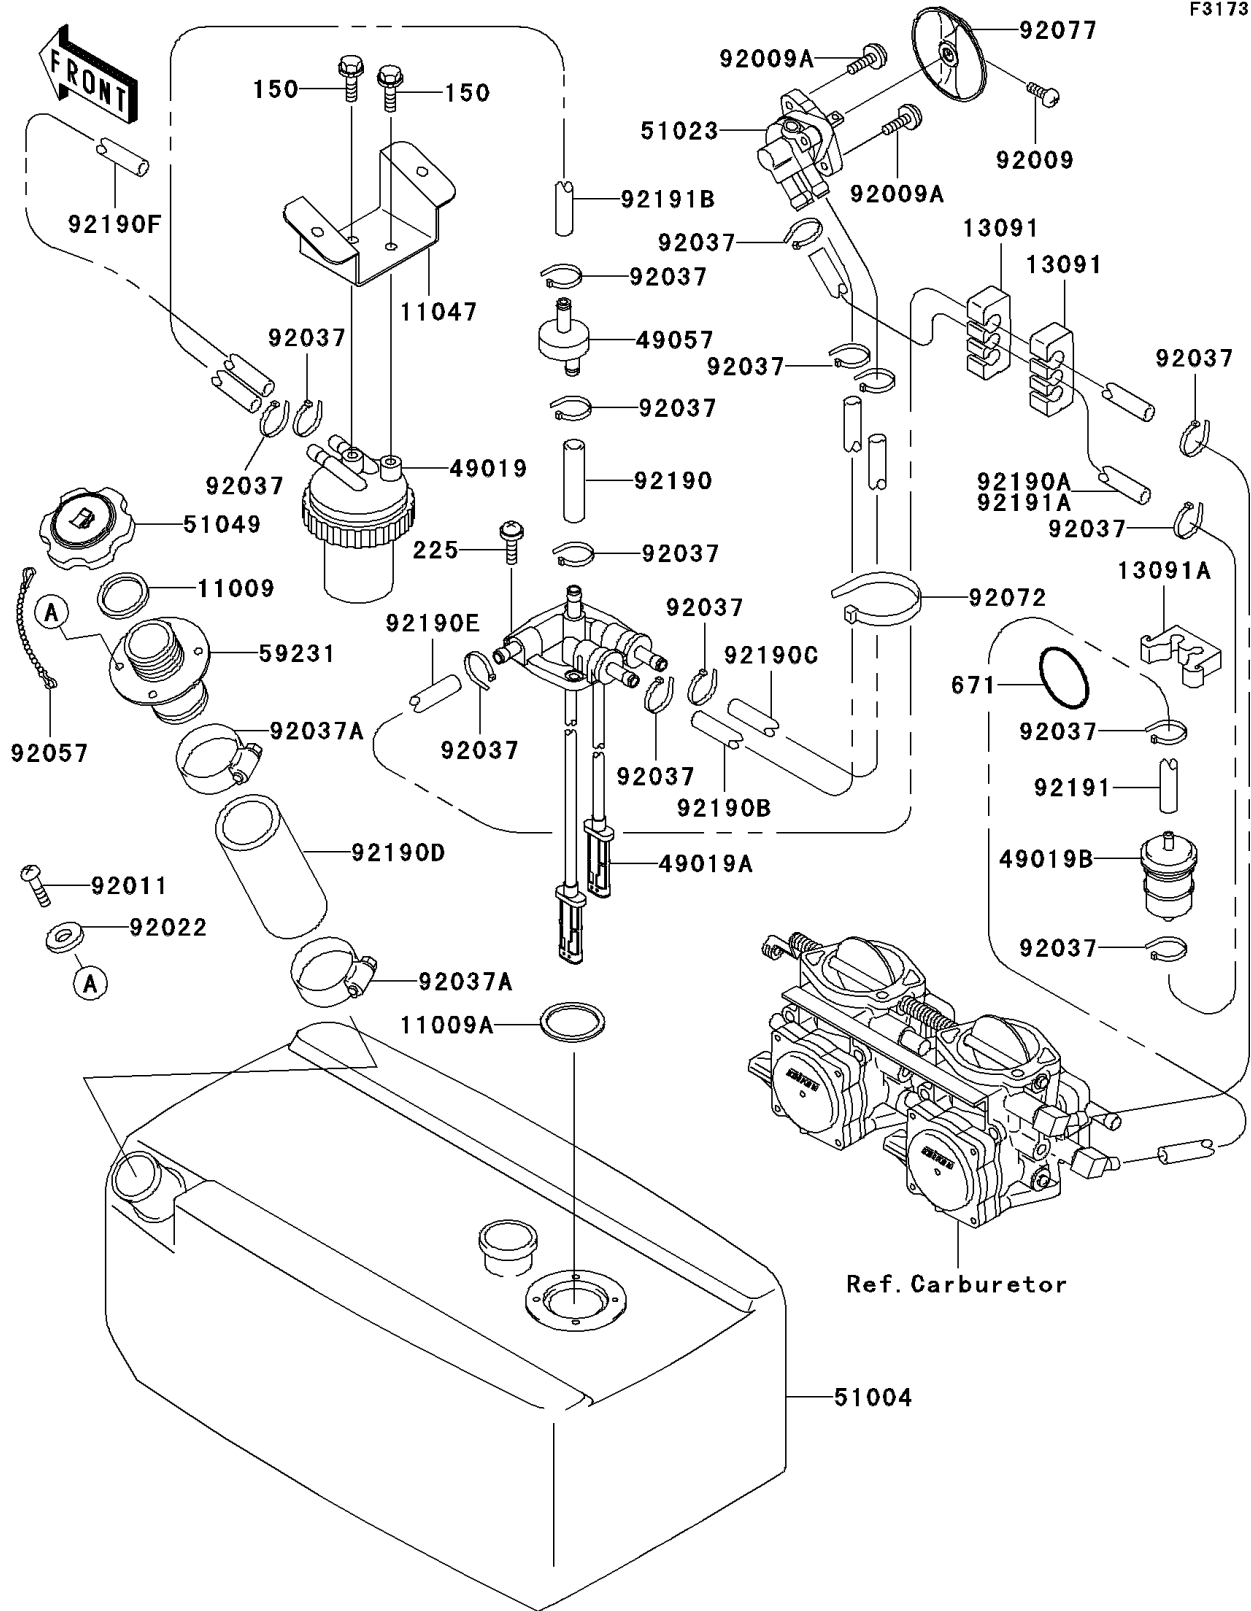

1997 STS PARTS DIAGRAM

Fuel Tank

F3173

1997 STS PARTS LIST

Fuel Tank

ITEM NAME	PART NUMBER	QUANTITY
BOLT-WS,6X14 (Ref # 150)	150R0614	2
SCREW-PAN-WSP-CROS,5X16 (Ref # 225)	225R0516	4
O RING,65MM (Ref # 671)	671B2565	1
GASKET,TANK CAP (Ref # 11009)	11009-3020	1
GASKET (Ref # 11009A)	11009-3790	1
BRACKET,FUEL FILTER (Ref # 11047)	11047-3761	1
HOLDER,TUBE (Ref # 13091)	13091-3758	2
HOLDER,FILTER (Ref # 13091A)	13091-3795	1
FILTER-FUEL (Ref # 49019)	49019-3708	1
FILTER-FUEL (Ref # 49019A)	49019-3710	1
FILTER-FUEL (Ref # 49019B)	49019-3712	1
VALVE-RELIEF (Ref # 49057)	49057-3001	1
TANK-FUEL (Ref # 51004)	51004-3718	1
TAP-ASSY,FUEL (Ref # 51023)	51023-3718	1
CAP-TANK,FUEL (Ref # 51049)	51049-3719	1
FILLER,FUEL TANK (Ref # 59231)	59231-3001	1
SCREW,4X8 (Ref # 92009)	92009-3729	1
SCREW,5X16 (Ref # 92009A)	92009-3789	2
SCREW (Ref # 92011)	92011-562	4
WASHER (Ref # 92022)	92022-563	4
CLAMP (Ref # 92037)	92037-1173	15
CLAMP (Ref # 92037A)	92037-3009	2
CHAIN,COVER,L=100 (Ref # 92057)	92057-3704	1
BAND,L=149 (Ref # 92072)	92072-031	1
KNOB (Ref # 92077)	92077-3717	1
TUBE,TANK-BREATHER (Ref # 92190)	92190-3799	1
TUBE,"RES",5.8X10.8X420 (Ref # 92190B)	92190-3889	1
TUBE,"ON",5.8X10.8X420 (Ref # 92190C)	92190-3890	1
TUBE,FUEL FILLER (Ref # 92190D)	92190-3898	1

1997 STS PARTS LIST

Fuel Tank

ITEM NAME	PART NUMBER	QUANTITY
TUBE,"RETURN",CARB-TANK (Ref # 92190E)	92190-3903	1
TUBE,OIL TANK - OIL FILTER (Ref # 92190F)	92190-3982	1
TUBE,FILTER-CARB (Ref # 92191)	92191-3729	1
TUBE,TAP-FILTER (Ref # 92191A)	92191-3730	1
TUBE,VALVE - WATER SEPARATOR (Ref # 92191B)	92191-3762	1