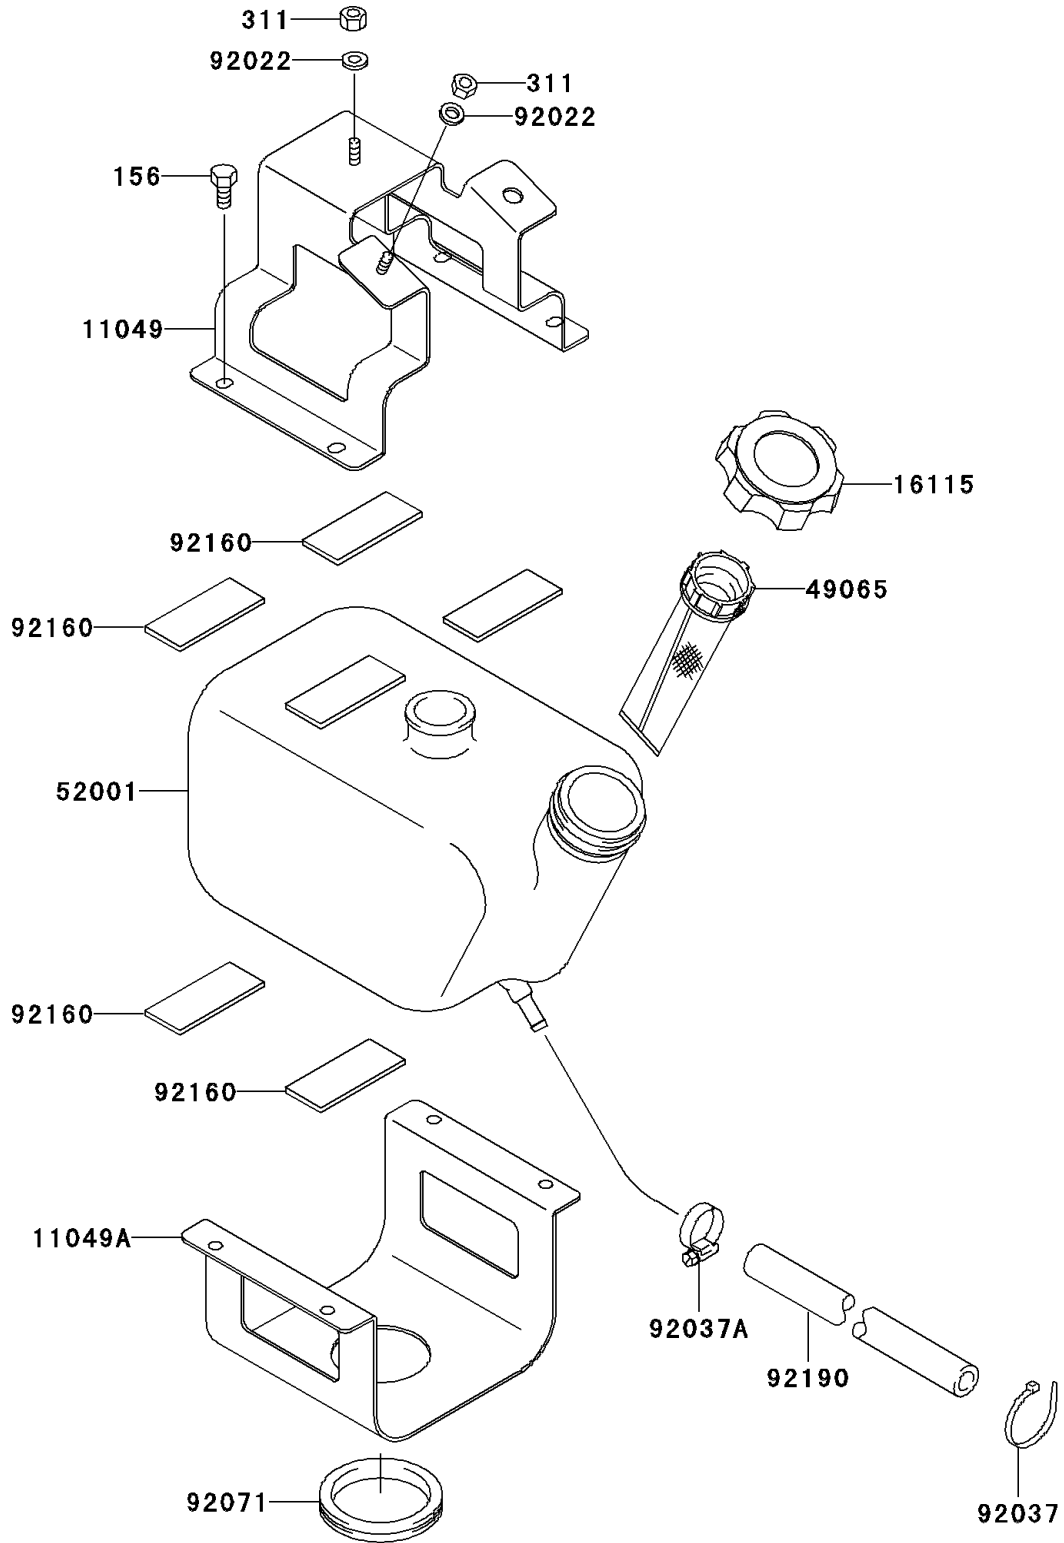

1996 STS PARTS DIAGRAM

Oil Tank(JT750-B2/B3)

F3174A

1996 STS PARTS LIST

Oil Tank(JT750-B2/B3)

ITEM NAME	PART NUMBER	QUANTITY
BOLT-WP,6X14 (Ref # 156)	156R0614	4
NUT-HEX,6MM (Ref # 311)	311R0600	2
BRACKET (Ref # 11049)	11049-3726	1
BRACKET (Ref # 11049A)	11049-3728	1
CAP-OIL FILLER (Ref # 16115)	16115-3714	1
FILTER-OIL (Ref # 49065)	49065-3702	1
TANK-OIL (Ref # 52001)	52001-3721	1
WASHER,6.2X20X2 (Ref # 92022)	92022-3714	2
CLAMP (Ref # 92037)	92037-1173	1
CLAMP (Ref # 92037A)	92037-3726	1
GROMMET (Ref # 92071)	92071-3709	1
DAMPER,WATER MUFFER (Ref # 92160)	92160-3880	8
TUBE,5.8X10.8X370 (Ref # 92190)	92190-3864	1