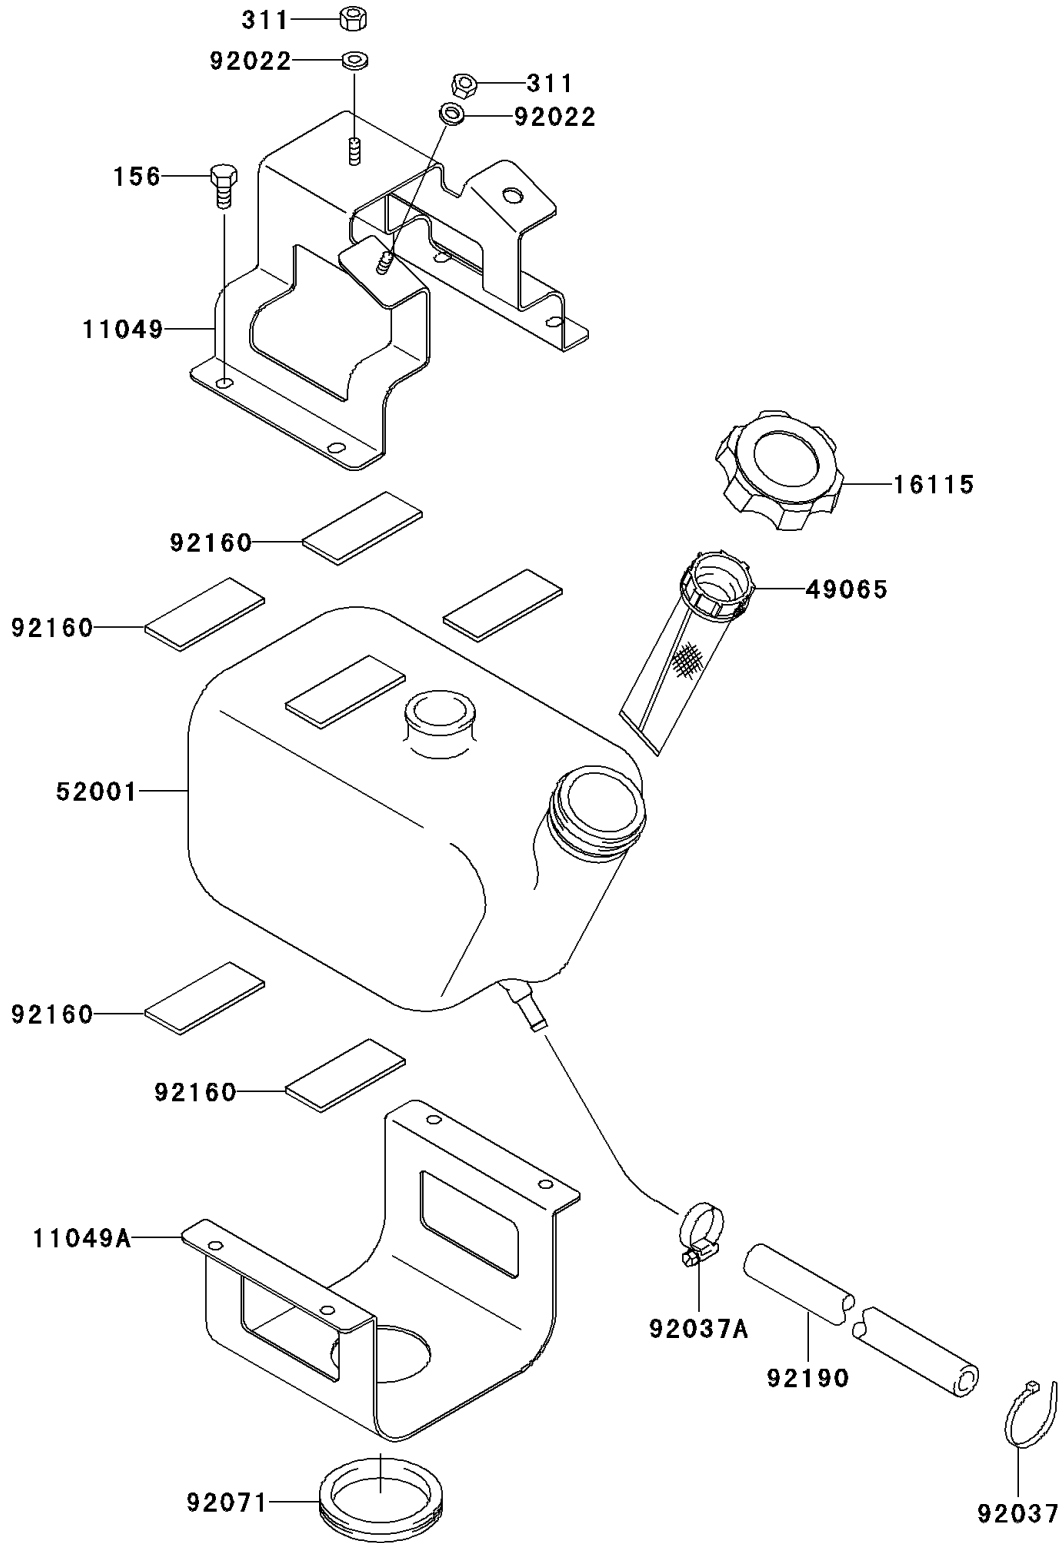

# 1997 STS PARTS DIAGRAM

Oil Tank(JT750-B2/B3)

F3174A

## 1997 STS PARTS LIST

Oil Tank(JT750-B2/B3)

ITEM NAME	PART NUMBER	QUANTITY
BOLT-WP,6X14 (Ref # 156)	156R0614	4
NUT-HEX,6MM (Ref # 311)	311R0600	2
BRACKET (Ref # 11049)	11049-3726	1
BRACKET (Ref # 11049A)	11049-3728	1
CAP-OIL FILLER (Ref # 16115)	16115-3714	1
FILTER-OIL (Ref # 49065)	49065-3702	1
TANK-OIL (Ref # 52001)	52001-3721	1
WASHER,6.2X20X2 (Ref # 92022)	92022-3714	2
CLAMP (Ref # 92037)	92037-1173	1
CLAMP (Ref # 92037A)	92037-3726	1
GROMMET (Ref # 92071)	92071-3709	1
DAMPER,WATER MUFFER (Ref # 92160)	92160-3880	8
TUBE,5.8X10.8X370 (Ref # 92190)	92190-3864	1