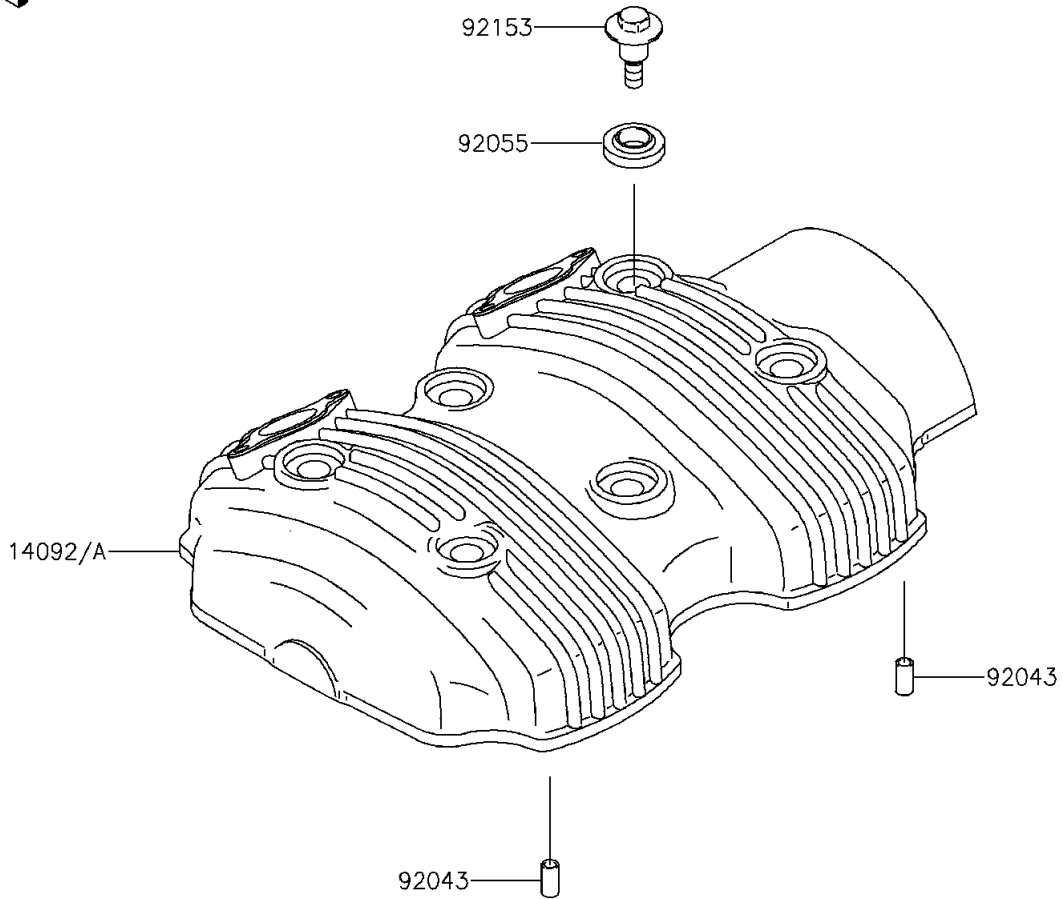

# 2015 W800 (European) PARTS DIAGRAM

Cylinder Head Cover

E1112

## 2015 W800 (European) PARTS LIST

### Cylinder Head Cover

ITEM NAME	PART NUMBER	QUANTITY
GASKET,HEAD COVER (Ref # 11061)	11061-0965	1
COVER,HEAD (Ref # 14092A)	14092-0238	1
PIN,4.2X6X12 (Ref # 92043)	92043-1262	2
RING-O (Ref # 92055)	92055-0820	6
BOLT,HEAD COVER (Ref # 92153)	92153-0793	6