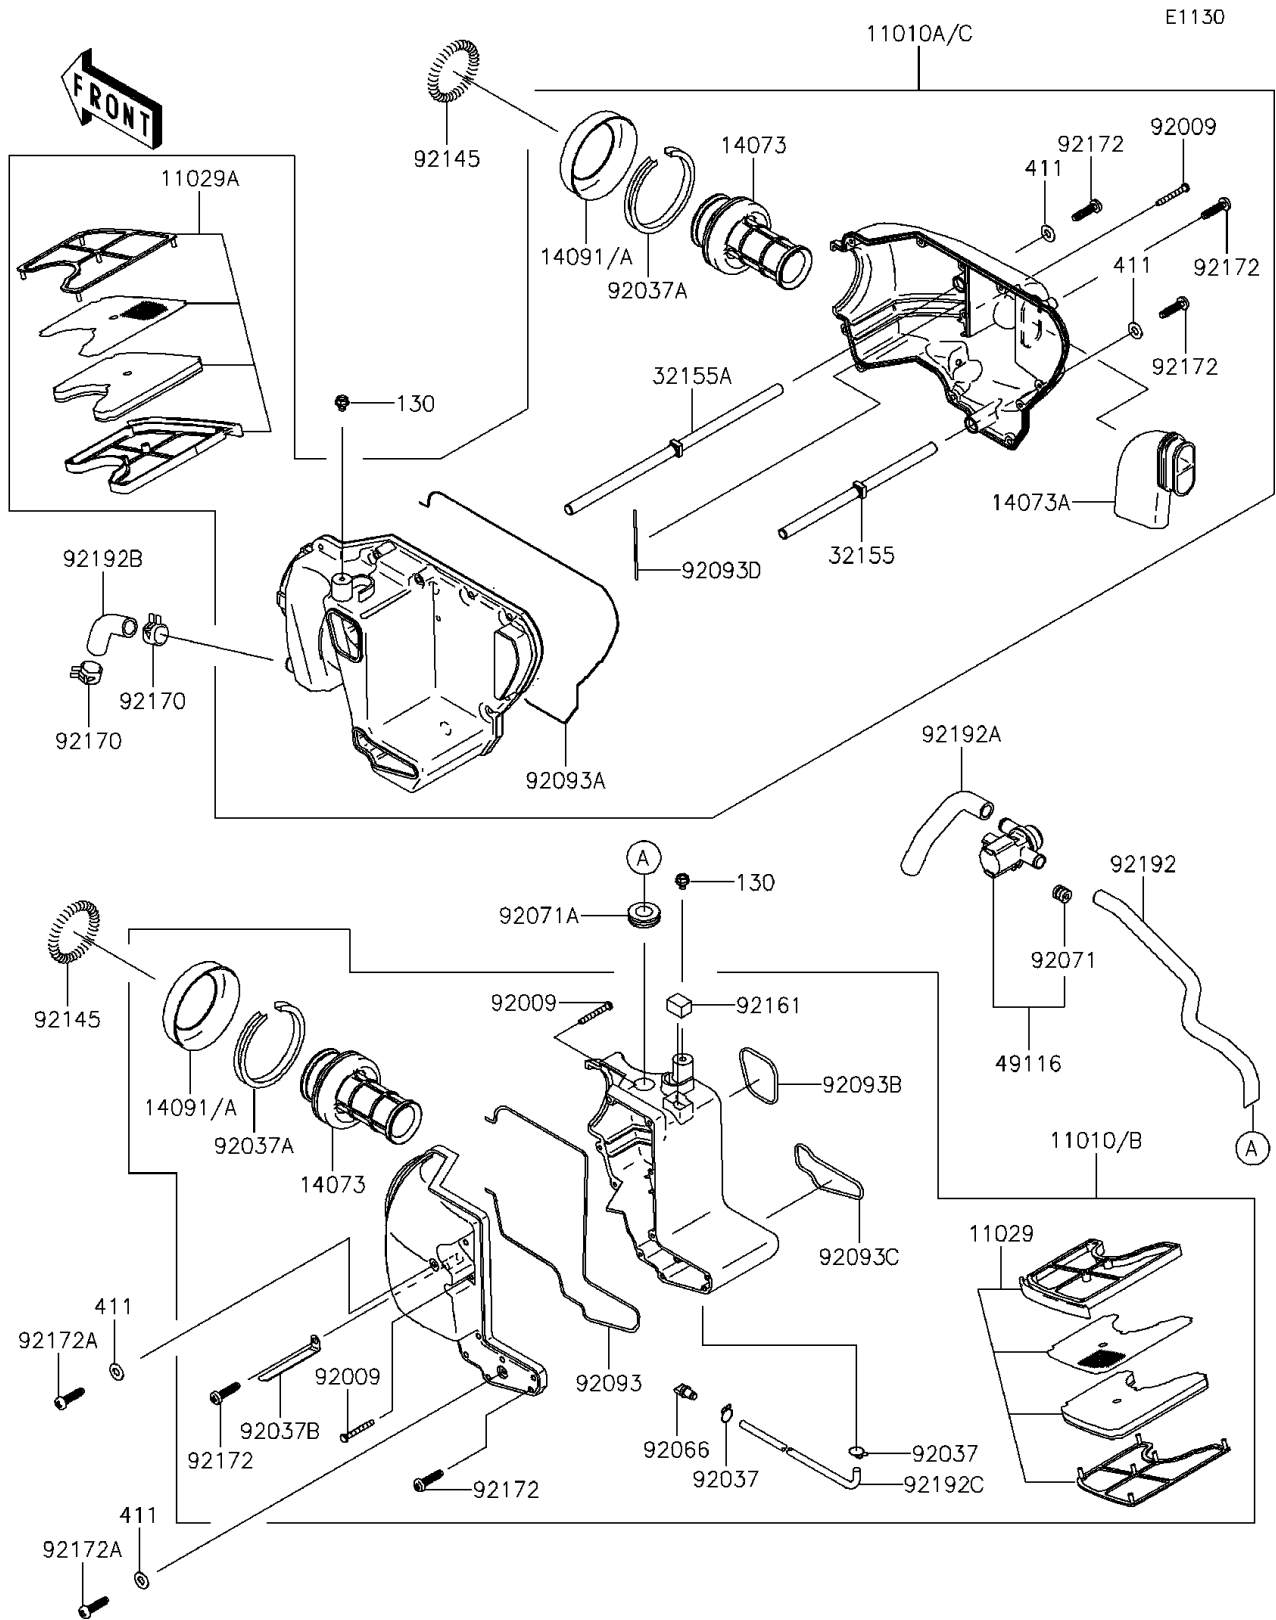

2015 W800 (European) PARTS DIAGRAM

Air Cleaner

2015 W800 (European) PARTS LIST

Air Cleaner

ITEM NAME	PART NUMBER	QUANTITY
BOLT-FLANGED,6X8 (Ref # 130)	130BA0608	2
WASHER-PLAIN,5MM (Ref # 411)	411AB0500	4
FILTER-ASSY-AIR,LH (Ref # 11010)	11010-0215	1
FILTER-ASSY-AIR,RH (Ref # 11010A)	11010-0216	1
ELEMENT-ASSY-AIR FILTER,LH (Ref # 11029)	11029-0012	1
ELEMENT-ASSY-AIR FILTER,RH (Ref # 11029A)	11029-0013	1
DUCT (Ref # 14073)	14073-0300	2
DUCT,INTAKE (Ref # 14073A)	14073-0301	1
COVER,AIR FILTER (Ref # 14091A)	14091-1088	2
PIPE,L=218 (Ref # 32155)	32155-0462	1
PIPE,L=303 (Ref # 32155A)	32155-0463	1
VALVE-ASSY,AIR CUT (Ref # 49116)	49116-0017	1
SCREW,TAPPING,5X40 (Ref # 92009)	92009-1263	5
CLAMP,TUBE (Ref # 92037)	92037-147	2
CLAMP,69MM (Ref # 92037A)	92037-1631	2
CLAMP (Ref # 92037B)	92037-1679	1
PLUG,DRAIN (Ref # 92066)	92066-1211	1
GROMMET (Ref # 92071)	92071-0026	1
GROMMET,AIR SUCTION VALVE (Ref # 92071A)	92071-1249	1
SEAL (Ref # 92093)	92093-1492	1
SEAL (Ref # 92093A)	92093-1493	1
SEAL (Ref # 92093B)	92093-1496	1
SEAL (Ref # 92093C)	92093-1497	1
SEAL (Ref # 92093D)	92093-1498	1
SPRING (Ref # 92145)	92145-0795	2
DAMPER (Ref # 92161)	92161-1115	1
CLAMP (Ref # 92170)	92170-1060	2
SCREW,TAPPING,5X20 (Ref # 92172)	92172-0009	22
SCREW,TAPPING,5X20 (Ref # 92172A)	92172-0011	2

2015 W800 (European) PARTS LIST

Air Cleaner

ITEM NAME	PART NUMBER	QUANTITY
TUBE,ACV-A/C (Ref # 92192)	92192-0916	1
TUBE,HEAD-ACV (Ref # 92192A)	92192-0917	1
TUBE,BREATHER (Ref # 92192B)	92192-0972	1
TUBE,DRAIN (Ref # 92192C)	92192-1034	1