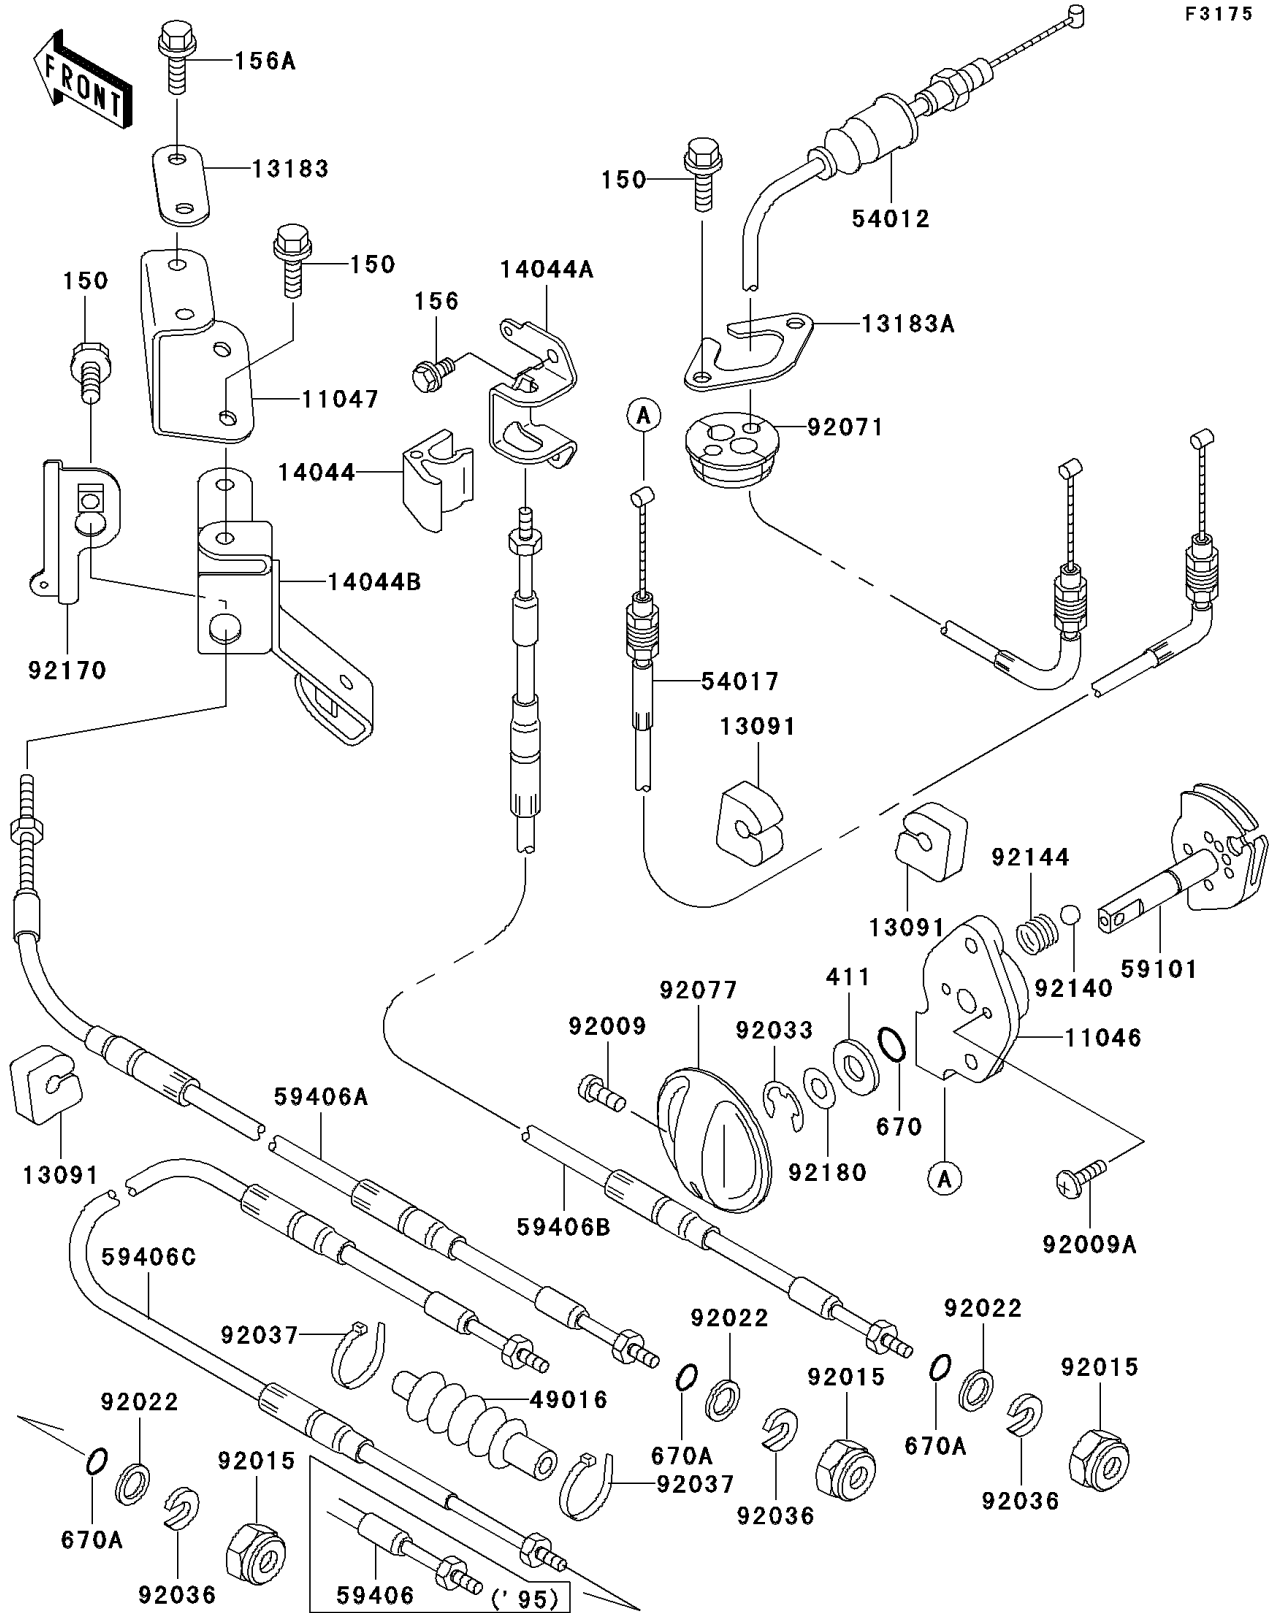

1995 STS PARTS DIAGRAM

Cables

F3175

1995 STS PARTS LIST

Cables

ITEM NAME	PART NUMBER	QUANTITY
BOLT-WS,6X14 (Ref # 150)	150R0614	5
BOLT-WP,6X12 (Ref # 156)	156R0612	2
BOLT-WP,6X20 (Ref # 156A)	156R0620	2
WASHER-PLAIN,8MM (Ref # 411)	411S0800	1
O RING,8MM (Ref # 670)	670B1508	1
O RING,11MM (Ref # 670A)	670B2011	3
BRACKET,STARTER CABLE (Ref # 11046)	11046-3712	1
BRACKET,CABLE HOLDER (Ref # 11047)	11047-3795	1
HOLDER (Ref # 13091)	13091-3712	4
PLATE (Ref # 13183)	13183-3754	1
PLATE (Ref # 13183A)	13183-3810	1
HOLDER-CABLE,STEERING (Ref # 14044)	14044-3714	1
HOLDER-CABLE,STEERING (Ref # 14044A)	14044-3717	1
HOLDER-CABLE (Ref # 14044B)	14044-3718	1
CABLE-THROTTLE (Ref # 54012)	54012-3744	1
CABLE-STARTER (Ref # 54017)	54017-3729	1
REEL,STARTER CABLE (Ref # 59101)	59101-3704	1
CABLE-STRG,TILT (Ref # 59406)	59406-3733	1
CABLE-STRG (Ref # 59406A)	59406-3736	1
CABLE-STRG,REVERSE (Ref # 59406B)	59406-3745	1
SCREW,4X8 (Ref # 92009)	92009-3729	1
SCREW,5X16 (Ref # 92009A)	92009-3789	2
NUT,20MM (Ref # 92015)	92015-526	3
WASHER (Ref # 92022)	92022-535	3
RING-SNAP,7MM (Ref # 92033)	92033-3704	1
RING-SNAP (Ref # 92036)	92036-501	3
GROMMET,HARNESS (Ref # 92071)	92071-3790	1
KNOB (Ref # 92077)	92077-3717	1
BALL,3MM (Ref # 92140)	92140-3702	2

1995 STS PARTS LIST

Cables

ITEM NAME	PART NUMBER	QUANTITY
SPRING (Ref # 92144)	92144-3712	2
CLAMP,CABLE (Ref # 92170)	92170-3733	1
SHIM,8.5X18X0.15 (Ref # 92180)	92180-3702	1