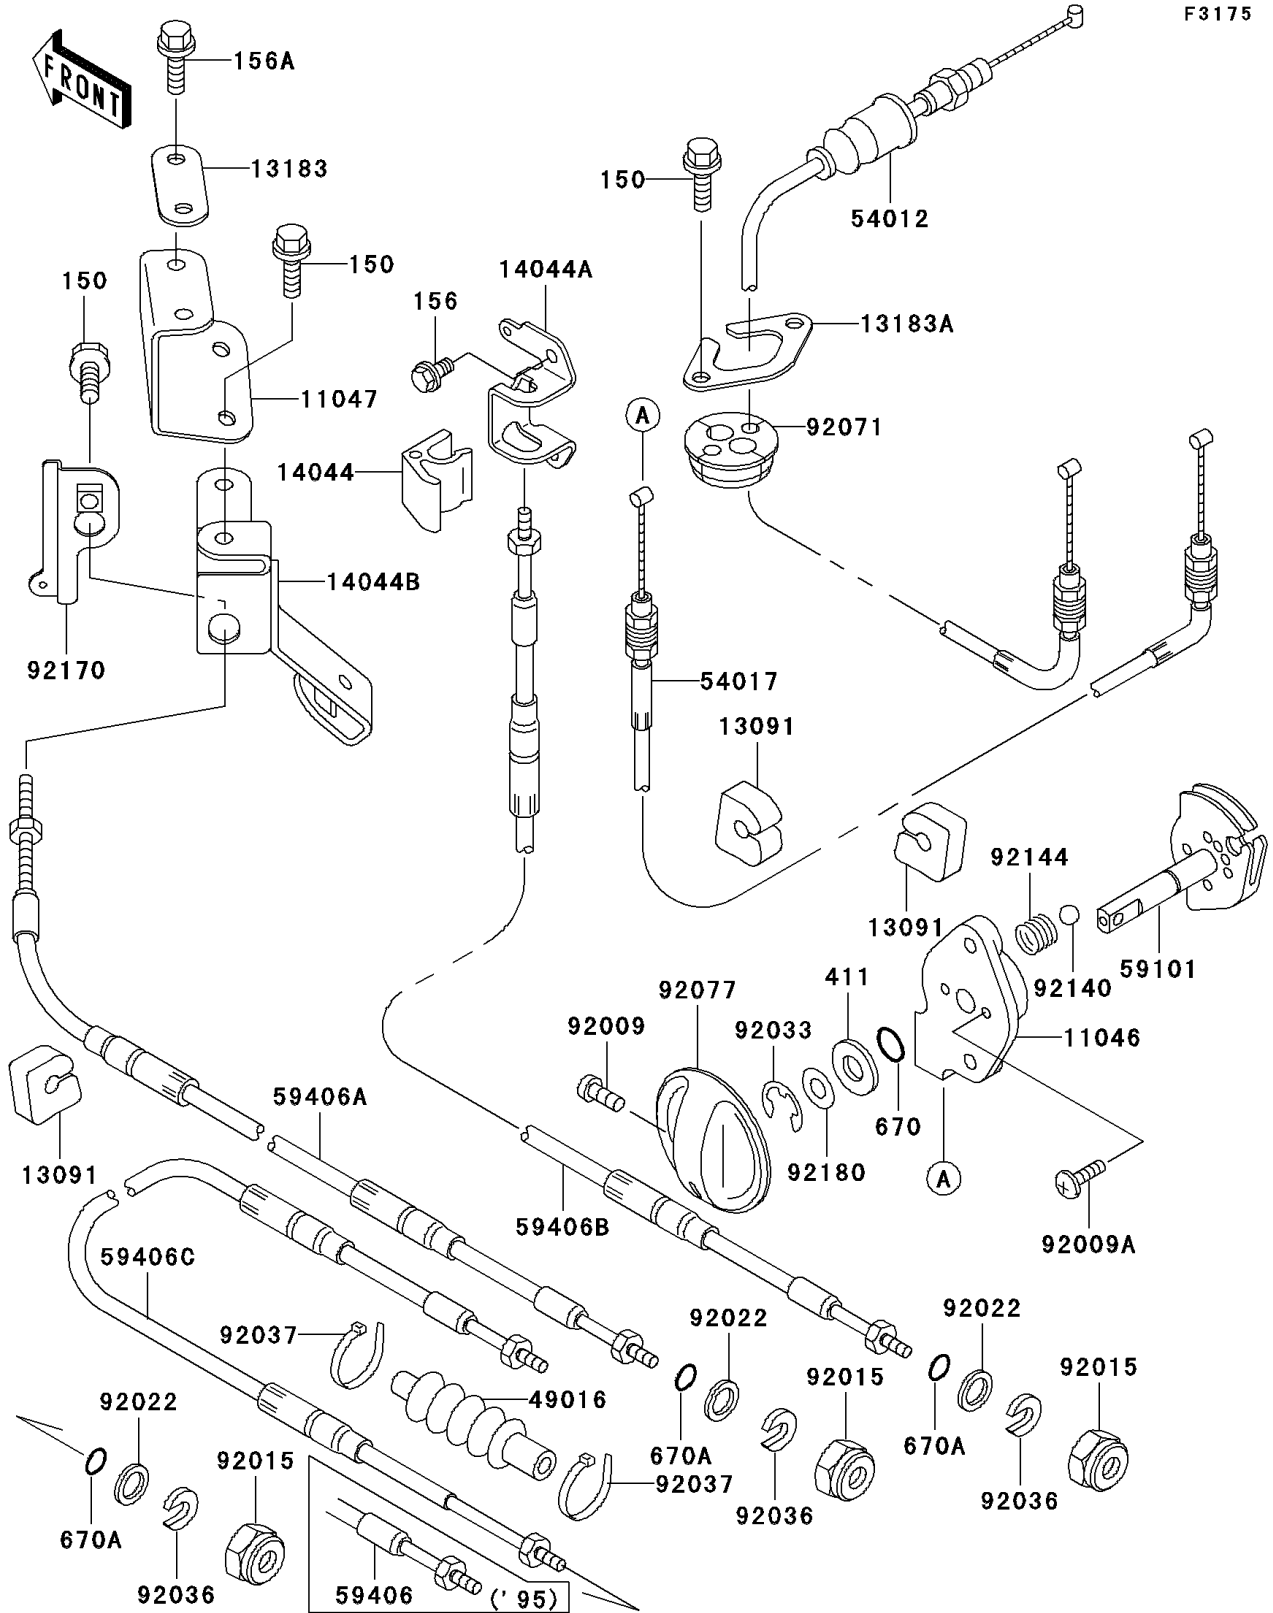

1996 STS PARTS DIAGRAM

Cables

F3175

1996 STS PARTS LIST

Cables

ITEM NAME	PART NUMBER	QUANTITY
BOLT-WS,6X14 (Ref # 150)	150R0614	5
BOLT-WP,6X12 (Ref # 156)	156R0612	2
BOLT-WP,6X20 (Ref # 156A)	156R0620	2
WASHER-PLAIN,8MM (Ref # 411)	411S0800	1
O RING,8MM (Ref # 670)	670B1508	1
O RING,11MM (Ref # 670A)	670B2011	3
BRACKET,STARTER CABLE (Ref # 11046)	11046-3712	1
BRACKET,CABLE HOLDER (Ref # 11047)	11047-3795	1
HOLDER (Ref # 13091)	13091-3712	4
PLATE (Ref # 13183)	13183-3754	1
PLATE (Ref # 13183A)	13183-3810	1
HOLDER-CABLE,STEERING (Ref # 14044)	14044-3714	1
HOLDER-CABLE,STEERING (Ref # 14044A)	14044-3717	1
HOLDER-CABLE (Ref # 14044B)	14044-3718	1
COVER-SEAL,TILT CABLE (Ref # 49016)	49016-3702	1
CABLE-THROTTLE (Ref # 54012)	54012-3744	1
CABLE-STARTER (Ref # 54017)	54017-3729	1
REEL,STARTER CABLE (Ref # 59101)	59101-3704	1
CABLE-STRG (Ref # 59406A)	59406-3736	1
CABLE-STRG,REVERSE (Ref # 59406B)	59406-3745	1
CABLE-STRG,TILT (Ref # 59406C)	59406-3750	1
SCREW,4X8 (Ref # 92009)	92009-3729	1
SCREW,5X16 (Ref # 92009A)	92009-3789	2
NUT,20MM (Ref # 92015)	92015-526	3
WASHER (Ref # 92022)	92022-535	3
RING-SNAP,7MM (Ref # 92033)	92033-3704	1
RING-SNAP (Ref # 92036)	92036-501	3
CLAMP (Ref # 92037)	92037-1173	2
GROMMET,HARNESS (Ref # 92071)	92071-3790	1

1996 STS PARTS LIST

Cables

ITEM NAME	PART NUMBER	QUANTITY
KNOB (Ref # 92077)	92077-3717	1
BALL,3MM (Ref # 92140)	92140-3702	2
SPRING (Ref # 92144)	92144-3712	2
CLAMP,CABLE (Ref # 92170)	92170-3733	1
SHIM,8.5X18X0.15 (Ref # 92180)	92180-3702	1