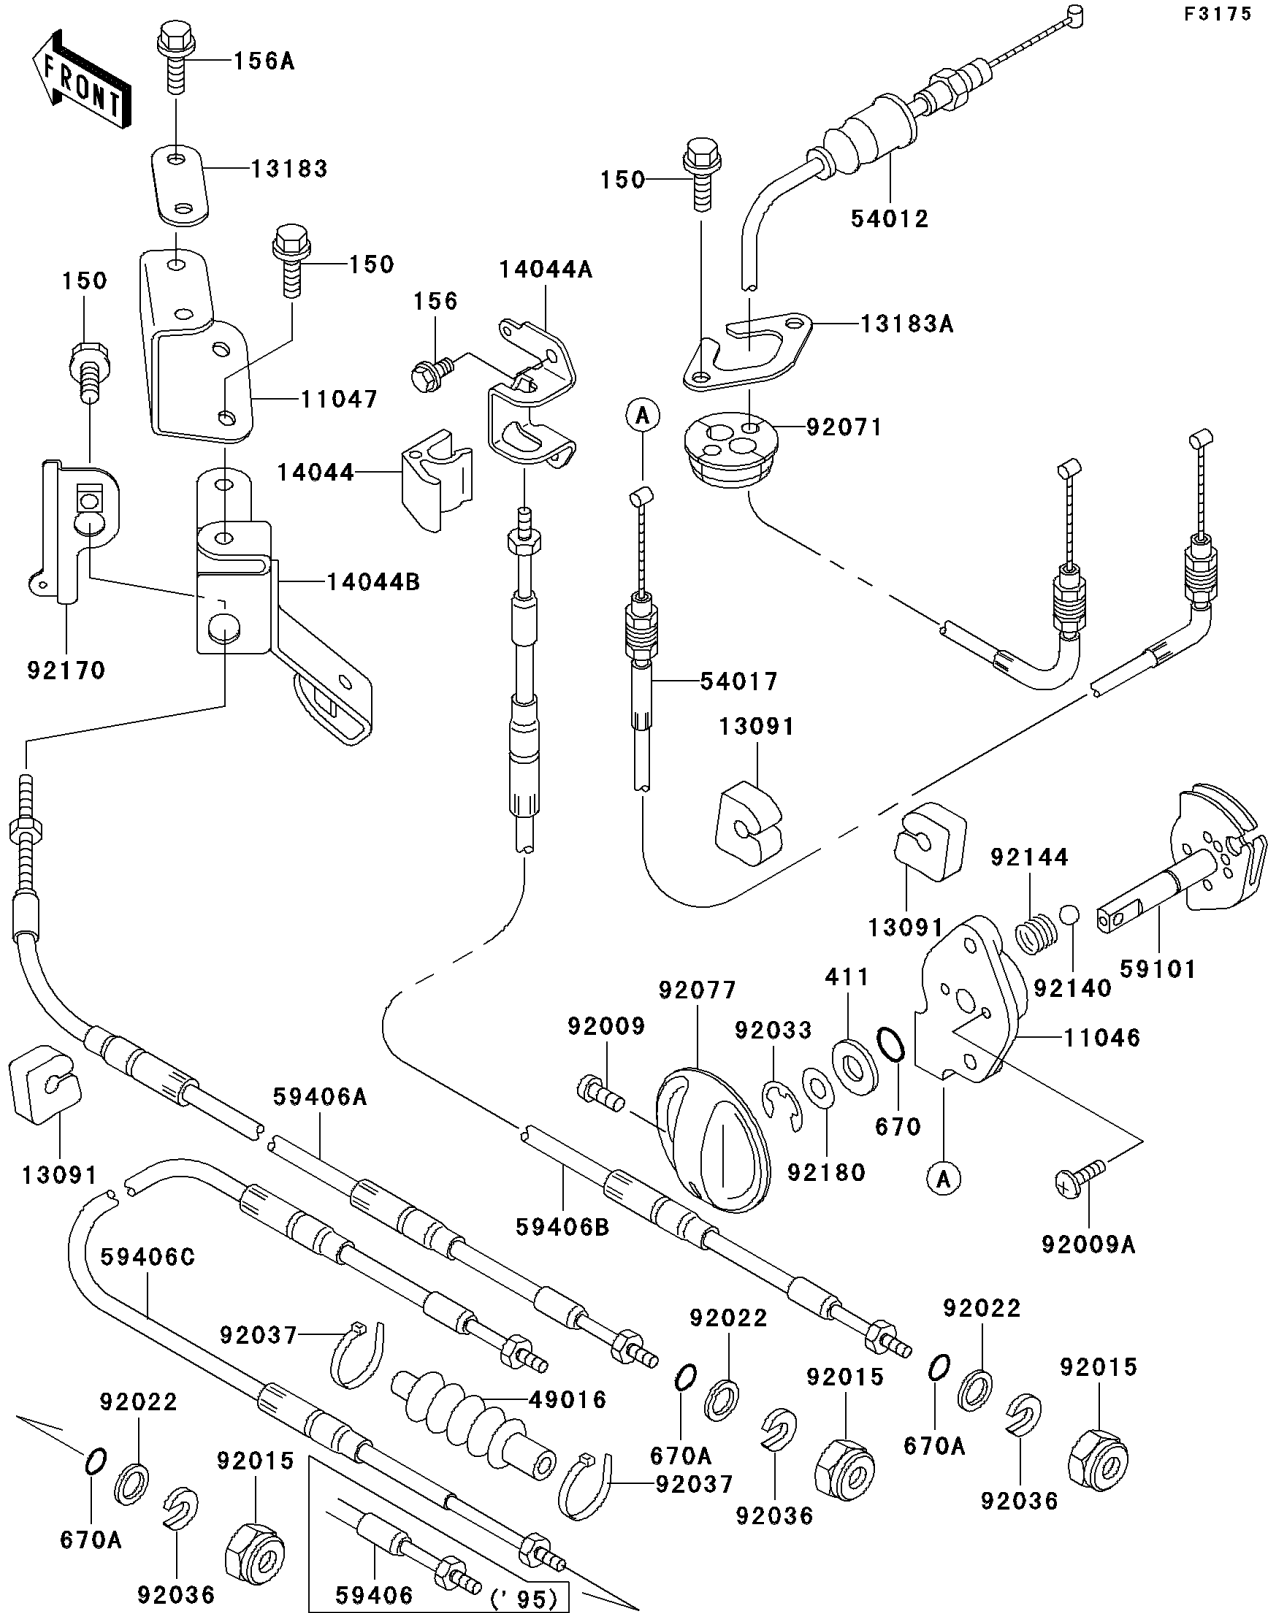

# 1997 STS PARTS LIST

## Cables

ITEM NAME	PART NUMBER	QUANTITY
BOLT-WS,6X14 (Ref # 150)	150R0614	5
BOLT-WP,6X12 (Ref # 156)	156R0612	2
BOLT-WP,6X20 (Ref # 156A)	156R0620	2
WASHER-PLAIN,8MM (Ref # 411)	411S0800	1
O RING,8MM (Ref # 670)	670B1508	1
O RING,11MM (Ref # 670A)	670B2011	3
BRACKET,STARTER CABLE (Ref # 11046)	11046-3712	1
BRACKET,CABLE HOLDER (Ref # 11047)	11047-3795	1
HOLDER (Ref # 13091)	13091-3712	4
PLATE (Ref # 13183)	13183-3754	1
PLATE (Ref # 13183A)	13183-3810	1
HOLDER-CABLE,STEERING (Ref # 14044)	14044-3714	1
HOLDER-CABLE,STEERING (Ref # 14044A)	14044-3717	1
HOLDER-CABLE (Ref # 14044B)	14044-3718	1
COVER-SEAL,TILT CABLE (Ref # 49016)	49016-3702	1
CABLE-THROTTLE (Ref # 54012)	54012-3744	1
CABLE-STARTER (Ref # 54017)	54017-3729	1
REEL,STARTER CABLE (Ref # 59101)	59101-3704	1
CABLE-STRG (Ref # 59406A)	59406-3736	1
CABLE-STRG,REVERSE (Ref # 59406B)	59406-3745	1
CABLE-STRG,TILT (Ref # 59406C)	59406-3750	1
SCREW,4X8 (Ref # 92009)	92009-3729	1
SCREW,5X16 (Ref # 92009A)	92009-3789	2
NUT,20MM (Ref # 92015)	92015-526	3
WASHER (Ref # 92022)	92022-535	3
RING-SNAP,7MM (Ref # 92033)	92033-3704	1
RING-SNAP (Ref # 92036)	92036-501	3
CLAMP (Ref # 92037)	92037-1173	2
GROMMET,HARNESS (Ref # 92071)	92071-3790	1

## Cables

ITEM NAME	PART NUMBER	QUANTITY
KNOB (Ref # 92077)	92077-3717	1
BALL,3MM (Ref # 92140)	92140-3702	2
SPRING (Ref # 92144)	92144-3712	2
CLAMP,CABLE (Ref # 92170)	92170-3733	1
SHIM,8.5X18X0.15 (Ref # 92180)	92180-3702	1