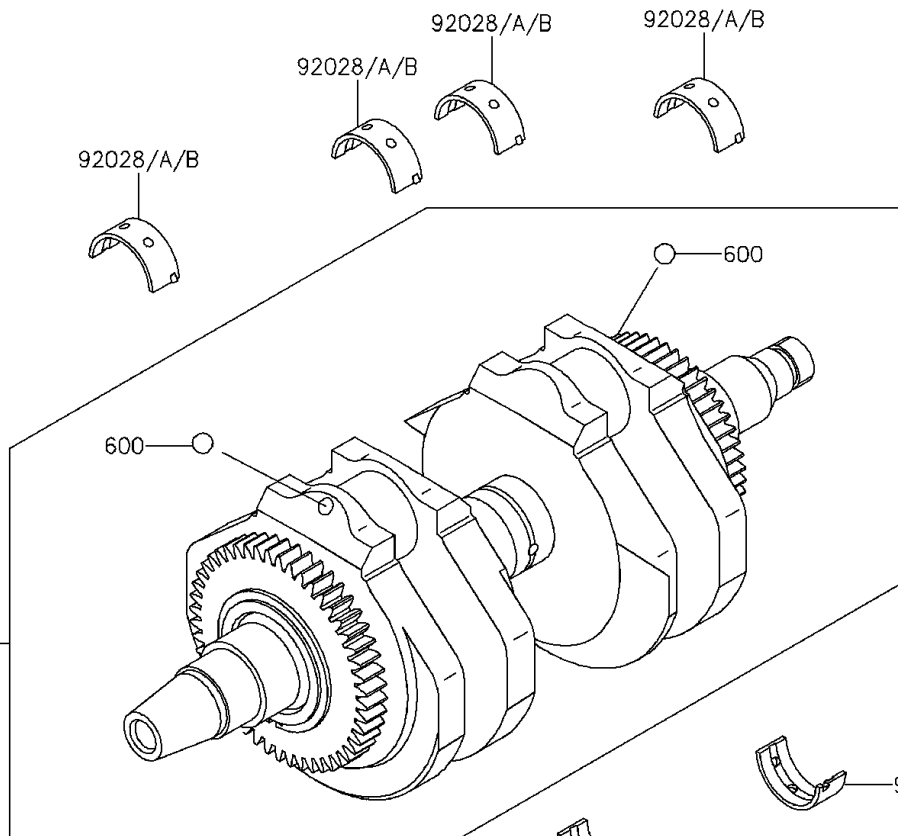

# 2016 W800 (European) PARTS DIAGRAM

Crankshaft

E1321

92028C~E

92028C~E

92028/A/B

92028/A/B

92028/A/B

92028/A/B

600

600

13031

92028/A/B

92028/A/B

92028/A/B

92028/A/B

### Crankshaft

ITEM NAME	PART NUMBER	QUANTITY
BALL-STEEL,9/32 (Ref # 600)	600A0900	2
CRANKSHAFT-COMP (Ref # 13031)	13031-0151	1
ROD-ASSY-CONNECTING,J (Ref # 13251)	13251-1123-JJ	2
NUT,FLANGED,8MM (Ref # 92015)	92015-1311	4
BUSHING,CRANKSHAFT,BLUE (Ref # 92028)	92028-1903	8
BUSHING,CRANKSHAFT,BLACK (Ref # 92028A)	92028-1904	AR
BUSHING,CRANKSHAFT,BROWN (Ref # 92028B)	92028-1905	AR
BUSHING,CONNECTING ROD,BLUE (Ref # 92028C)	92028-1906	4
BUSHING,CONNECTING ROD,BLACK (Ref # 92028D)	92028-1907	AR
BUSHING,CONNECTING ROD,BROWN (Ref # 92028E)	92028-1908	AR
BOLT,CONNECTING ROD,8MM (Ref # 92150)	92150-1216	4