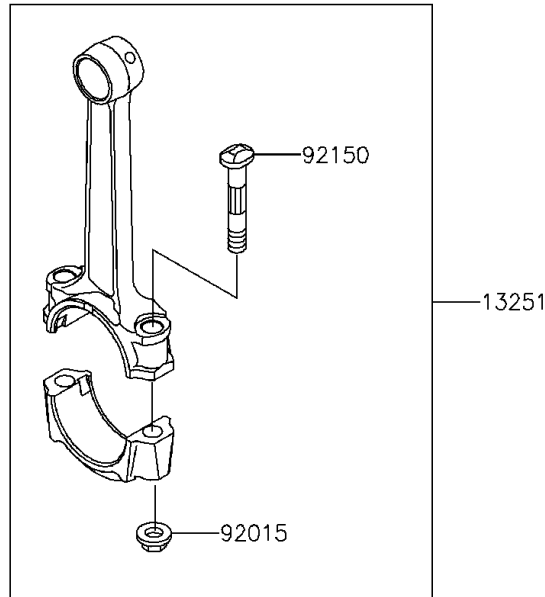

# 2016 W800 (European) PARTS DIAGRAM

Crankshaft

E1321

92028C~E

92028C~E

92028/A/B

92028/A/B

92028/A/B

92028/A/B

600

600

13031

92028/A/B

92028/A/B

92028/A/B

92028/A/B

### Crankshaft

ITEM NAME	PART NUMBER	QUANTITY
BALL-STEEL,9/32 (Ref # 600)	600A0900	2
CRANKSHAFT-COMP (Ref # 13031)	13031-0151	1
ROD-ASSY-CONNECTING,J (Ref # 13251)	13251-1123-JJ	2
NUT,FLANGED,8MM (Ref # 92015)	92015-1311	4
BUSHING,CRANKSHAFT,BLUE (Ref # 92028)	92028-1903	8
BUSHING,CRANKSHAFT,BLACK (Ref # 92028A)	92028-1904	AR
BUSHING,CRANKSHAFT,BROWN (Ref # 92028B)	92028-1905	AR
BUSHING,CONNECTING ROD,BLUE (Ref # 92028C)	92028-1906	4
BUSHING,CONNECTING ROD,BLACK (Ref # 92028D)	92028-1907	AR
BUSHING,CONNECTING ROD,BROWN (Ref # 92028E)	92028-1908	AR
BOLT,CONNECTING ROD,8MM (Ref # 92150)	92150-1216	4