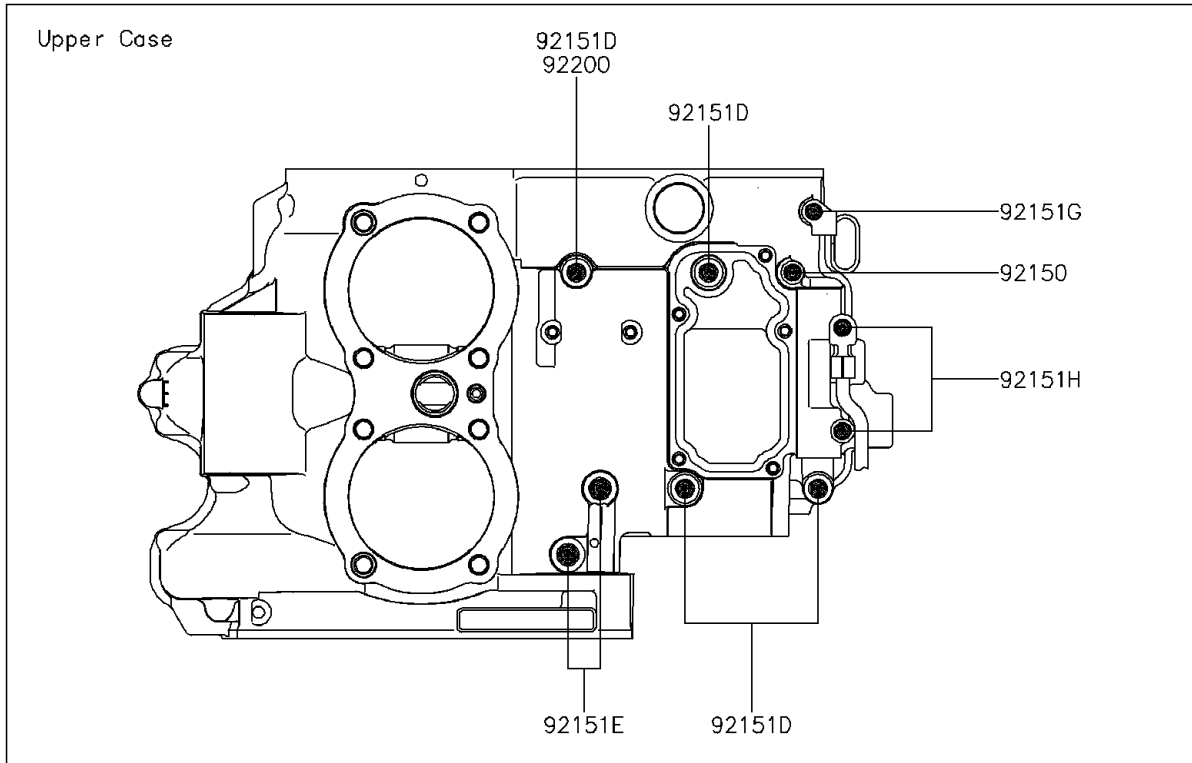

2016 W800 (European) PARTS DIAGRAM

Crankcase Bolt Pattern

E1412

2016 W800 (European) PARTS LIST

Crankcase Bolt Pattern

ITEM NAME	PART NUMBER	QUANTITY
BOLT,6X70 (Ref # 92150)	92150-1549	1
BOLT,9X90 (Ref # 92151)	92151-1458	1
BOLT,9X110 (Ref # 92151A)	92151-1459	3
BOLT,9X130 (Ref # 92151B)	92151-1460	4
BOLT,8X60 (Ref # 92151C)	92151-1461	1
BOLT,8X73 (Ref # 92151D)	92151-1462	7
BOLT,8X50 (Ref # 92151E)	92151-1463	2
BOLT,6X32 (Ref # 92151F)	92151-1464	1
BOLT,6X45 (Ref # 92151G)	92151-1465	6
BOLT,6X117 (Ref # 92151H)	92151-1467	2
WASHER,8.5X16X1.2 (Ref # 92200)	92200-1063	2