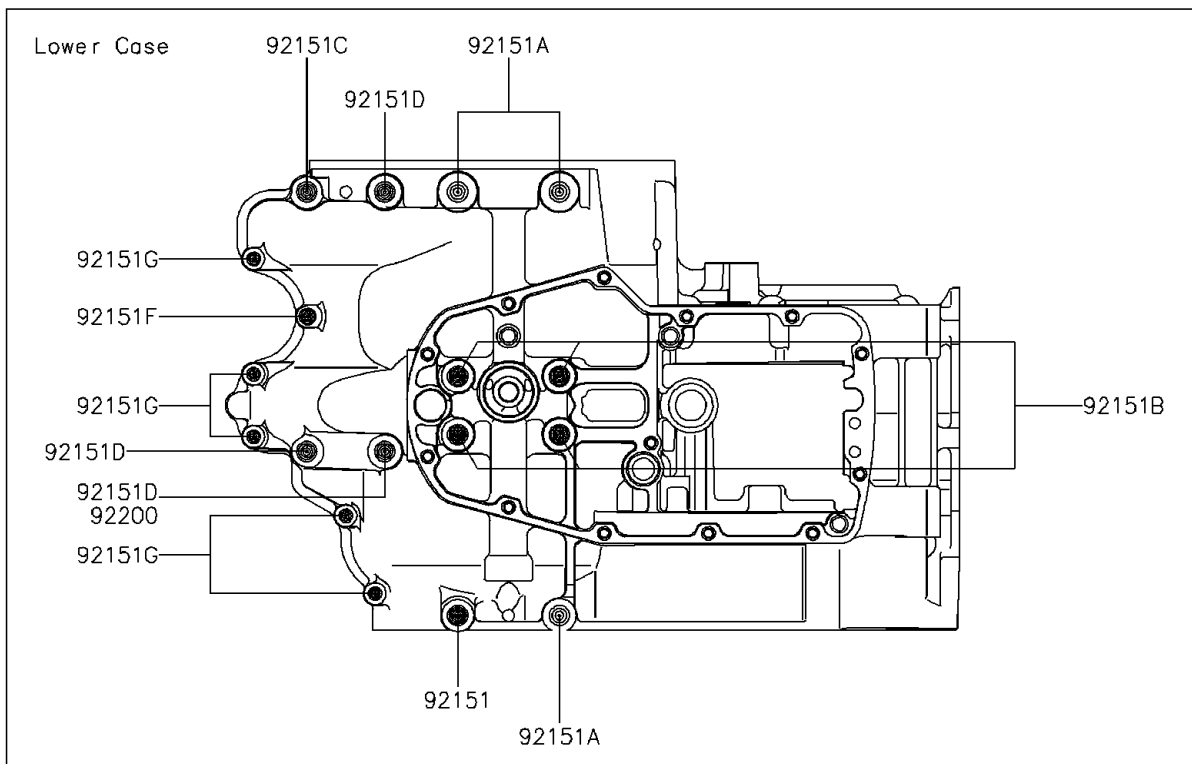

2016 W800 (European) PARTS DIAGRAM

Crankcase Bolt Pattern

E1412

2016 W800 (European) PARTS LIST

Crankcase Bolt Pattern

ITEM NAME	PART NUMBER	QUANTITY
BOLT,6X70 (Ref # 92150)	92150-1549	1
BOLT,9X90 (Ref # 92151)	92151-1458	1
BOLT,9X110 (Ref # 92151A)	92151-1459	3
BOLT,9X130 (Ref # 92151B)	92151-1460	4
BOLT,8X60 (Ref # 92151C)	92151-1461	1
BOLT,8X73 (Ref # 92151D)	92151-1462	7
BOLT,8X50 (Ref # 92151E)	92151-1463	2
BOLT,6X32 (Ref # 92151F)	92151-1464	1
BOLT,6X45 (Ref # 92151G)	92151-1465	6
BOLT,6X117 (Ref # 92151H)	92151-1467	2
WASHER,8.5X16X1.2 (Ref # 92200)	92200-1063	2