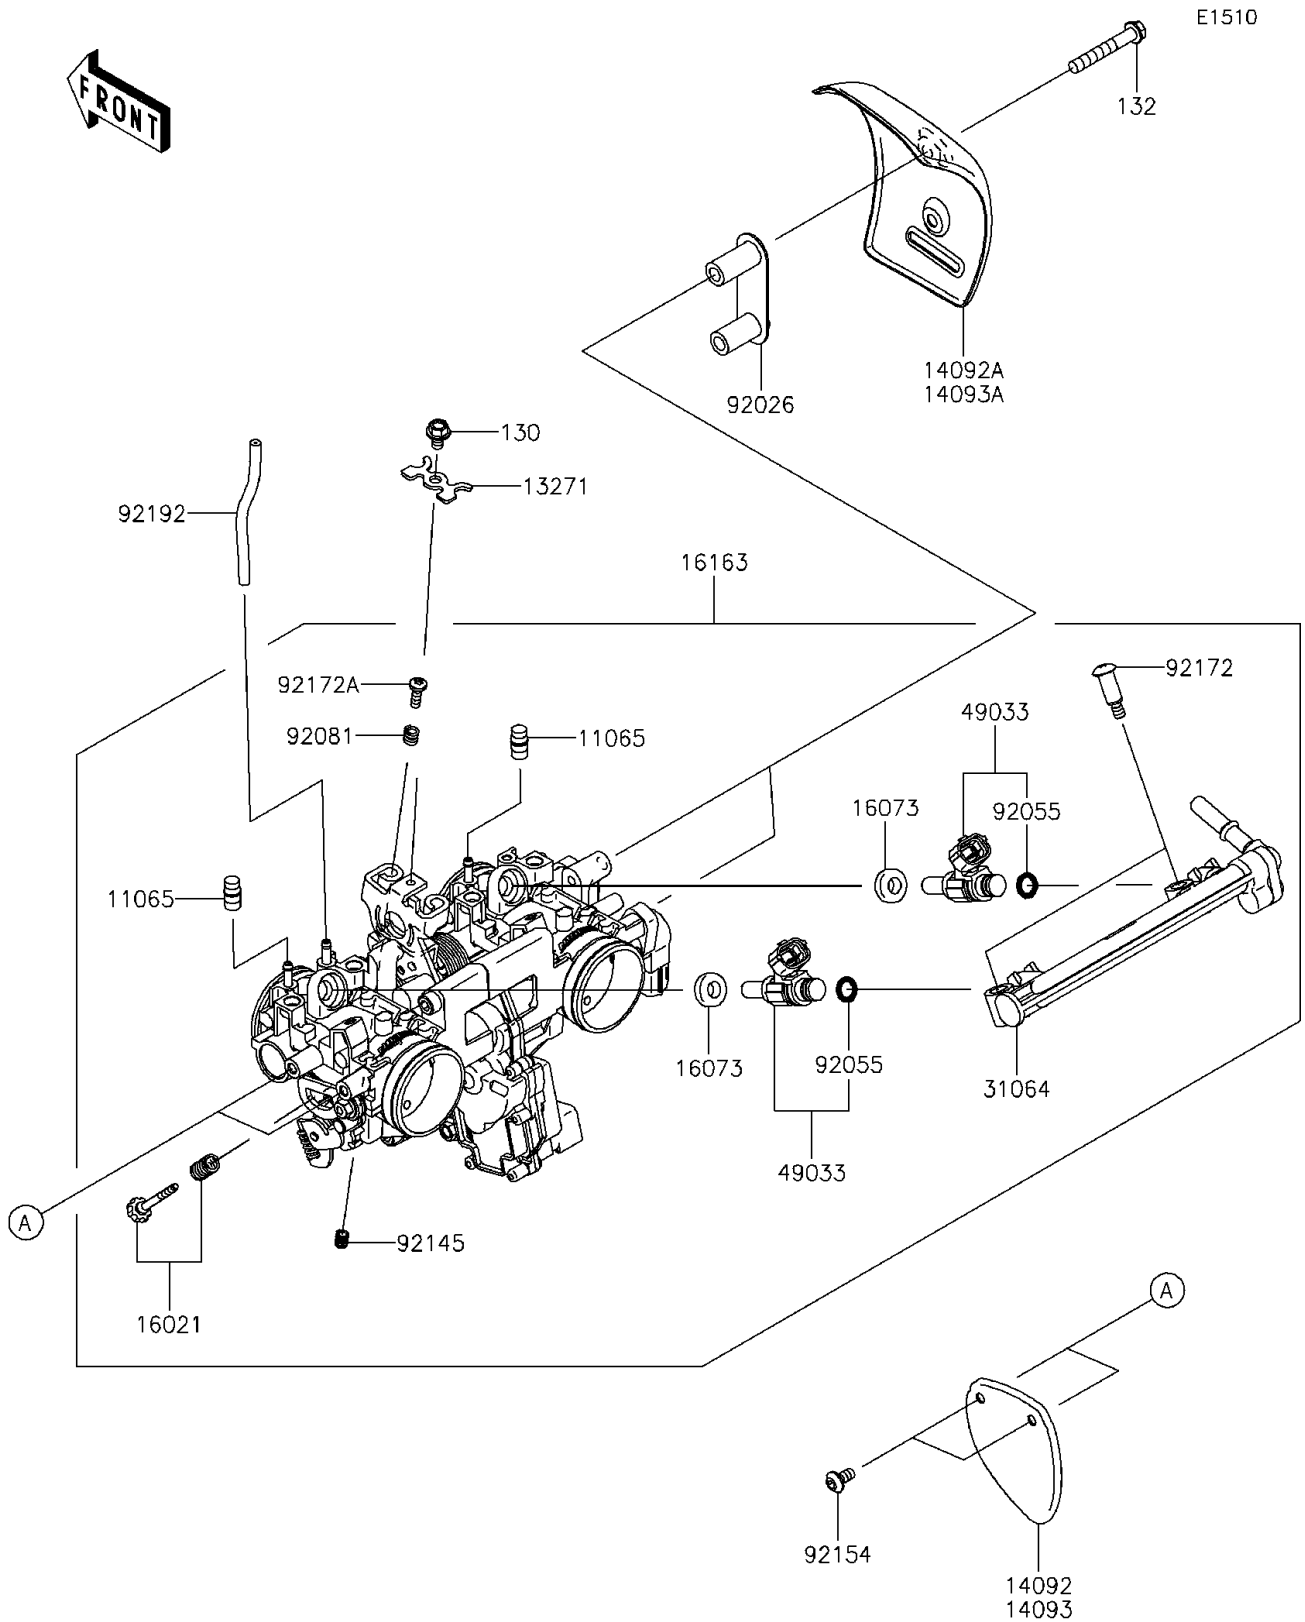

2015 W800 (European) PARTS DIAGRAM

Throttle

2015 W800 (European) PARTS LIST

Throttle

ITEM NAME	PART NUMBER	QUANTITY
BOLT-FLANGED,5X8 (Ref # 130)	130BA0508	1
BOLT-FLANGED-SMALL,6X40 (Ref # 132)	132E0640	2
CAP (Ref # 11065)	11065-0018	2
PLATE (Ref # 13271)	13271-0056	1
COVER,LH (Ref # 14092)	14092-0229	1
COVER,RH (Ref # 14092A)	14092-0230	1
SCREW-THROTTLE STOP (Ref # 16021)	16021-0054	1
INSULATOR (Ref # 16073)	16073-0129	2
THROTTLE-ASSY,TTK34 (Ref # 16163)	16163-0171	1
PIPE-COMP,FUEL (Ref # 31064)	31064-0591	1
NOZZLE-INJECTION (Ref # 49033)	49033-0028	2
SPACER (Ref # 92026)	92026-0166	1
RING-O,INJECTION NOZZLE (Ref # 92055)	92055-0124	2
SPRING (Ref # 92081)	92081-1620	1
SPRING (Ref # 92145)	92145-0816	1
BOLT,SOCKET,5X10 (Ref # 92154)	92154-0211	2
SCREW,PIPE INJECTION (Ref # 92172)	92172-0064	2
SCREW (Ref # 92172A)	92172-0505	1
TUBE,3X7X110 (Ref # 92192)	92192-0931	1