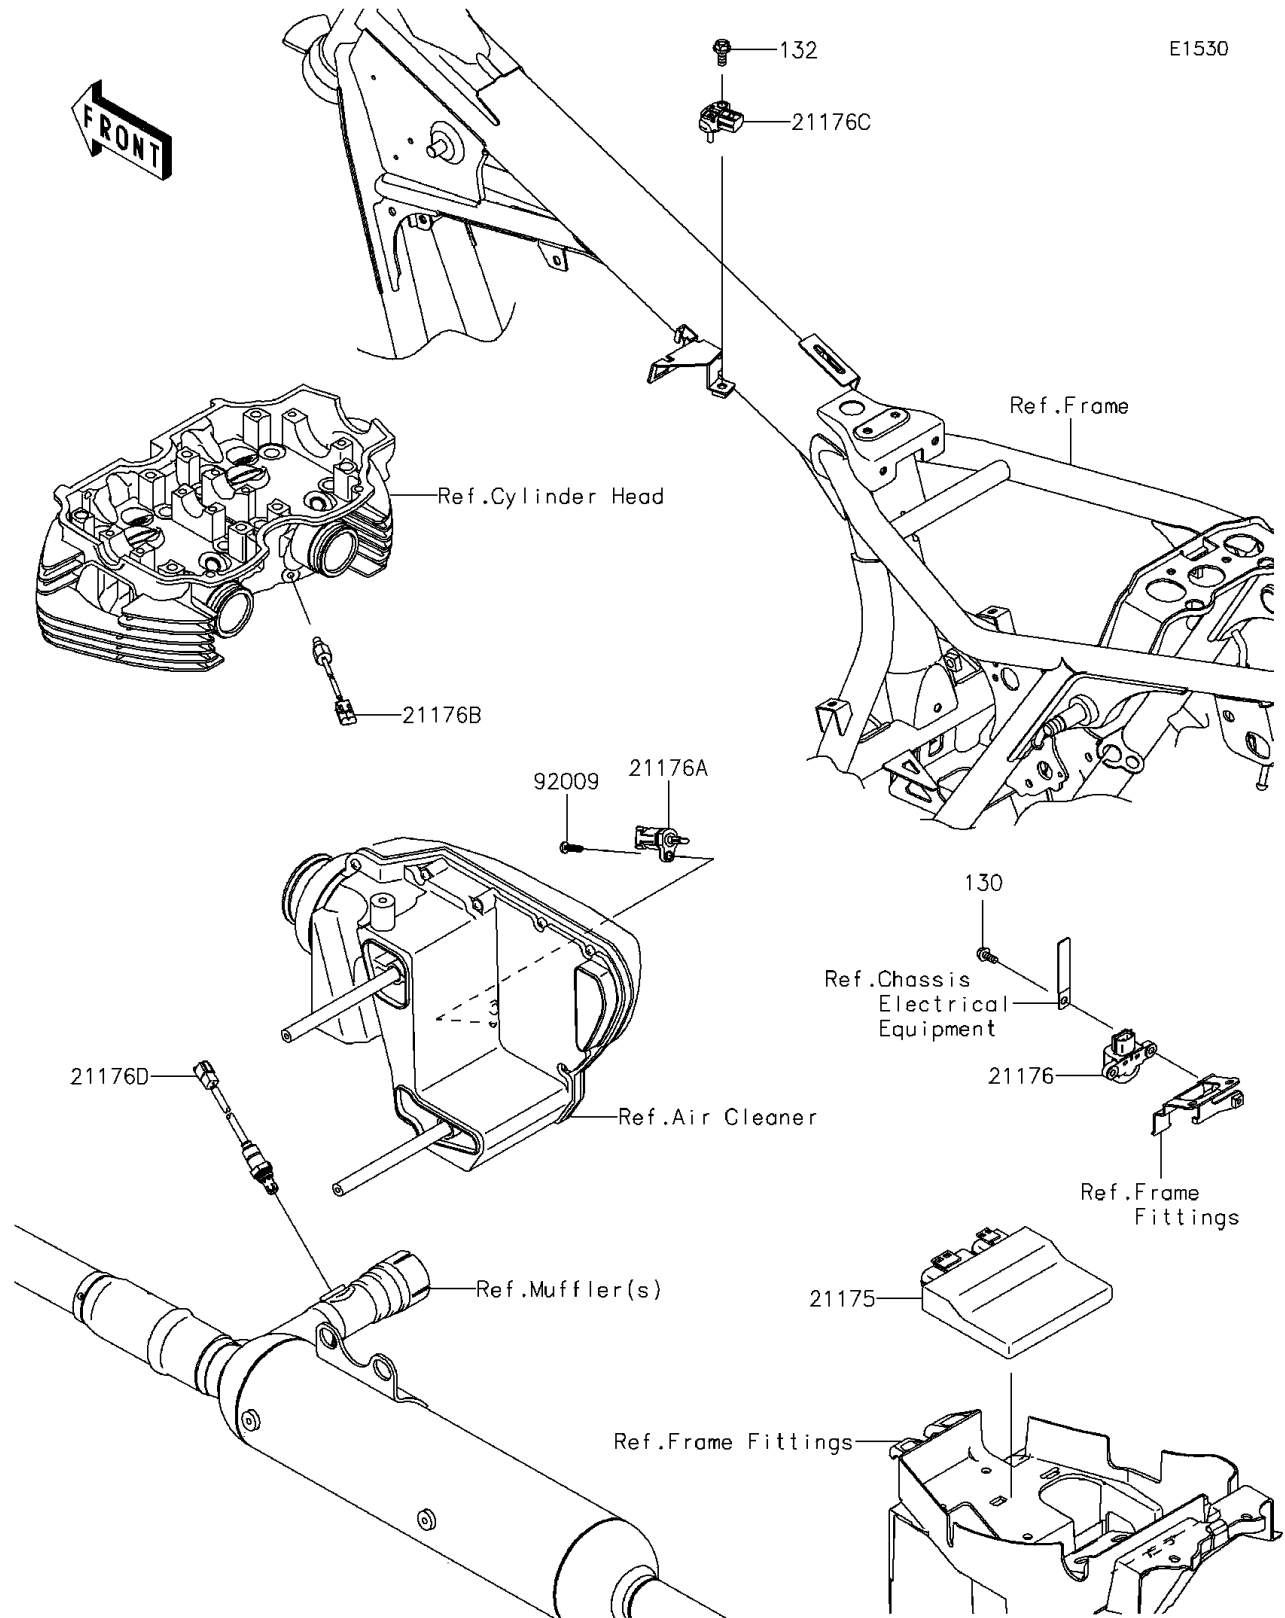

2015 W800 (European) PARTS DIAGRAM

Fuel Injection

2015 W800 (European) PARTS LIST

Fuel Injection

ITEM NAME	PART NUMBER	QUANTITY
BOLT-FLANGED,5X12 (Ref # 130)	130BA0512	1
BOLT-FLANGED-SMALL,6X16 (Ref # 132)	132BA0616	1
CONTROL UNIT-ELECTRONIC (Ref # 21175)	21175-0336	1
SENSOR,VEHICLE-DOWN (Ref # 21176)	21176-0026	1
SENSOR,AIR TEMPERATURE (Ref # 21176A)	21176-0048	1
SENSOR,TEMP (Ref # 21176B)	21176-0072	1
SENSOR,PRESSURE (Ref # 21176C)	21176-0111	1
SENSOR,OXYGEN,LH (Ref # 21176D)	21176-0139	1
SCREW,TAPPING,5X16 (Ref # 92009)	92009-1984	1