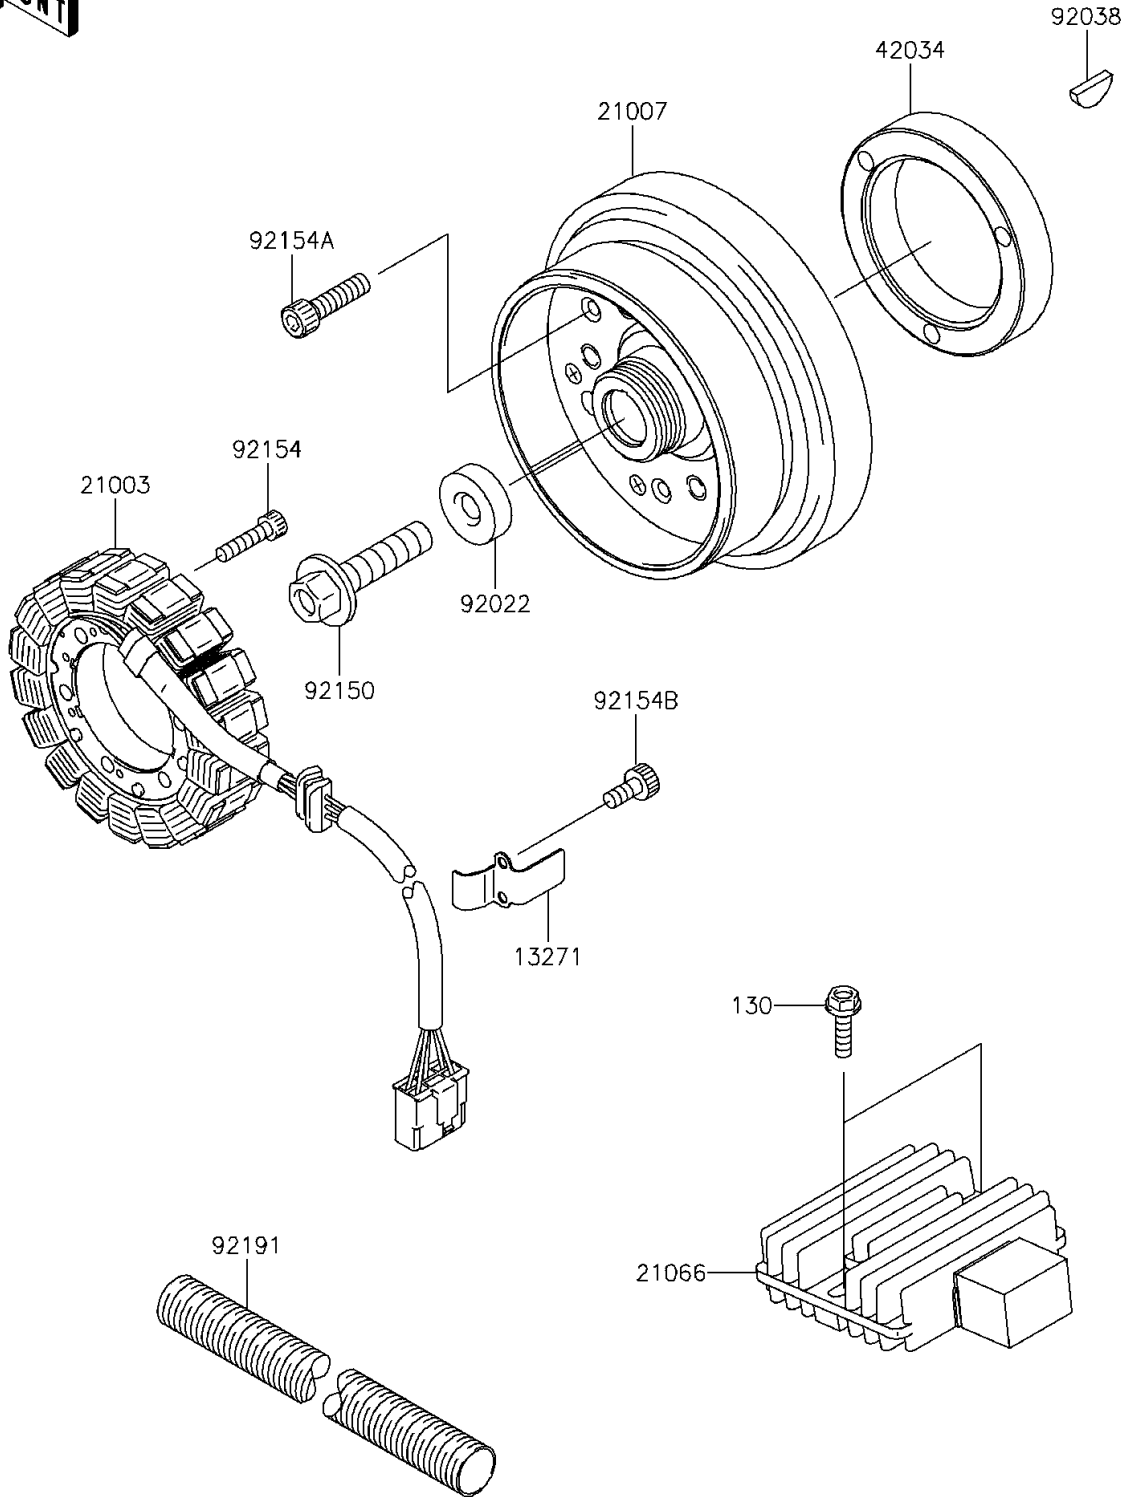

2015 W800 (European) PARTS DIAGRAM

Generator

E1810

2015 W800 (European) PARTS LIST

Generator

ITEM NAME	PART NUMBER	QUANTITY
BOLT-FLANGED,6X22 (Ref # 130)	130BB0622	2
PLATE (Ref # 13271)	13271-1185	1
STATOR (Ref # 21003)	21003-0112	1
ROTOR (Ref # 21007)	21007-0159	1
REGULATOR-VOLTAGE (Ref # 21066)	21066-3718	1
COUPLING (Ref # 42034)	42034-0710	1
WASHER,12X40X6 (Ref # 92022)	92022-1904	1
KEY,WOODRUFF (Ref # 92038)	92038-001	1
BOLT,12X50 (Ref # 92150)	92150-1708	1
BOLT,SOCKET,6X25 (Ref # 92154)	92154-0477	3
BOLT,SOCKET,8X30 (Ref # 92154A)	92154-0502	3
BOLT,SOCKET,5X12 (Ref # 92154B)	92154-0503	2
TUBE (Ref # 92191)	92191-1397	1