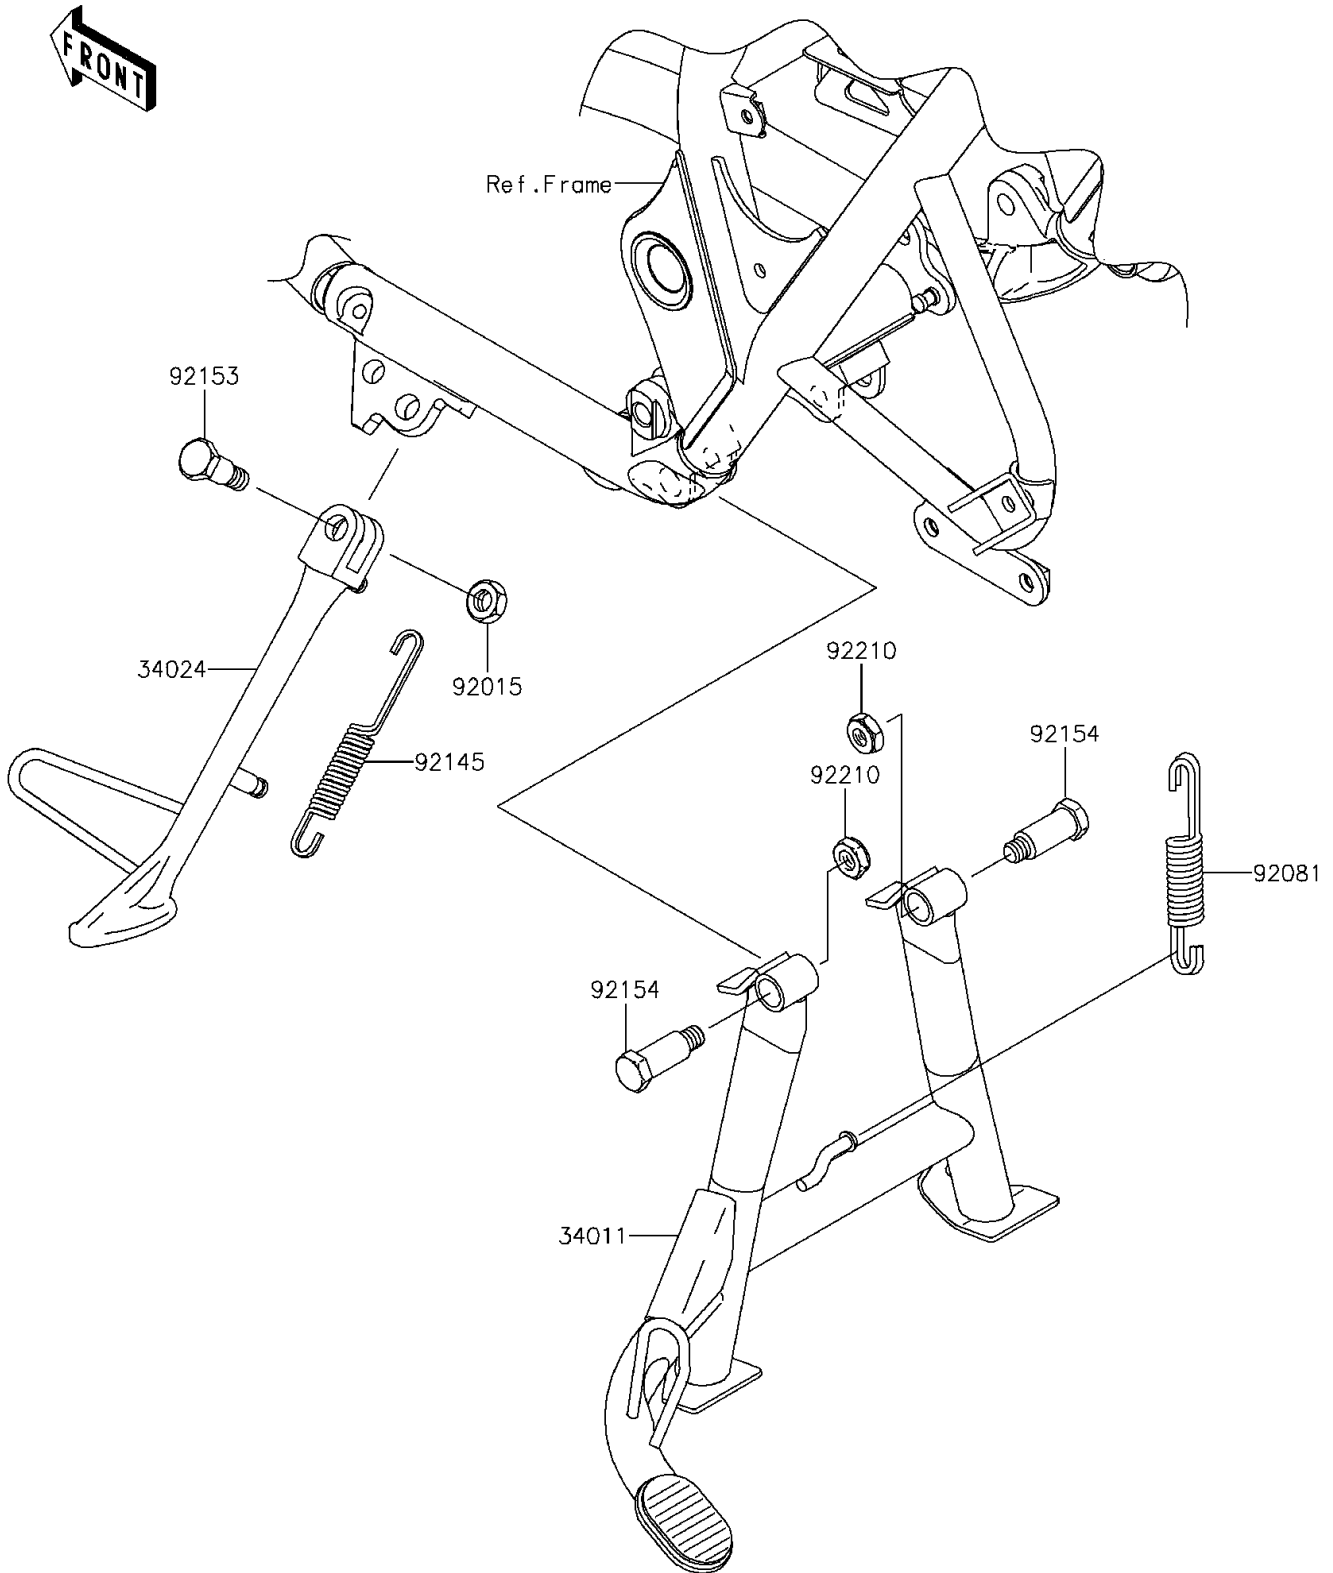

2016 W800 (European) PARTS DIAGRAM

Stand(s)

F2190

2016 W800 (European) PARTS LIST

Stand(s)

ITEM NAME	PART NUMBER	QUANTITY
STAND-CENTER (Ref # 34011)	34011-0027	1
STAND-SIDE (Ref # 34024)	34024-0098	1
NUT,LOCK,10MM,BLACK (Ref # 92015)	92015-1188	1
SPRING,CENTER STAND (Ref # 92081)	92081-1962	1
SPRING,SIDE STAND (Ref # 92145)	92145-0687	1
BOLT,SIDE STAND,10MM (Ref # 92153)	92153-1416	1
BOLT,10X39.5 (Ref # 92154)	92154-0439	2
NUT,LOCK,10MM (Ref # 92210)	92210-0278	2