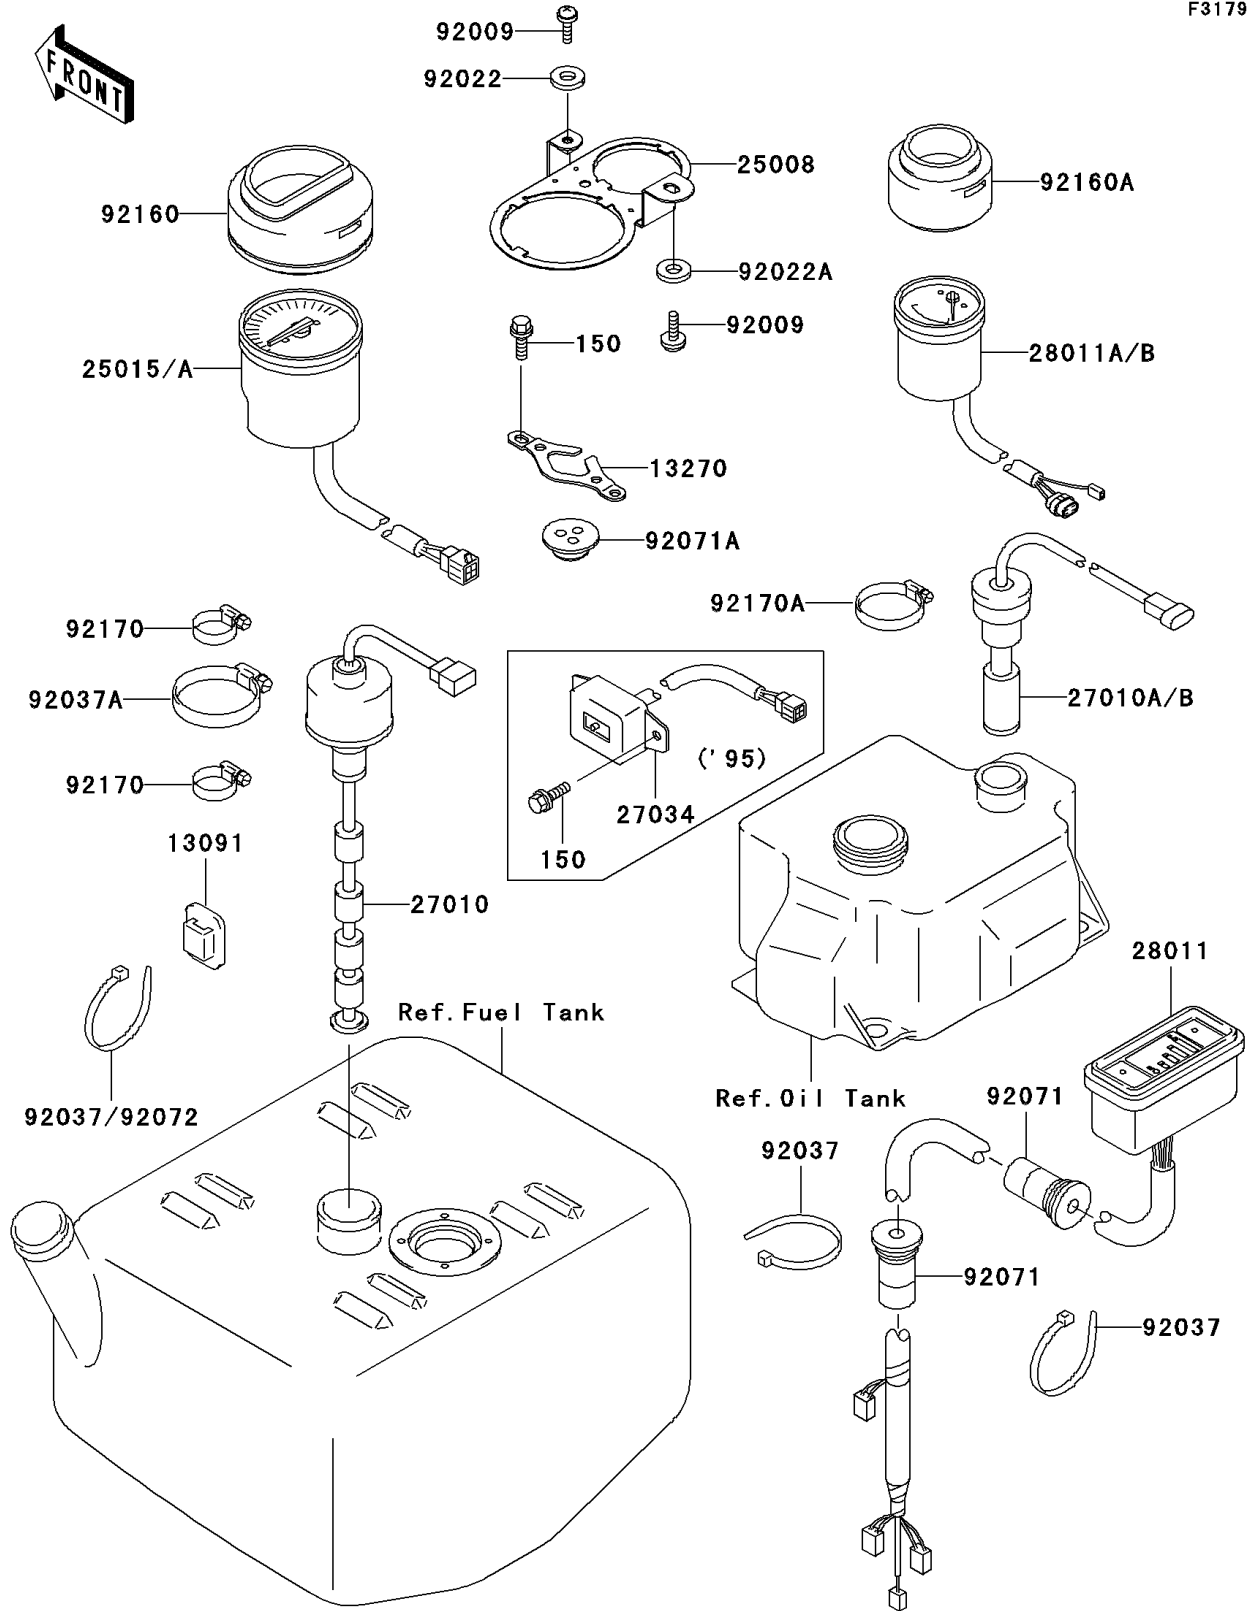

1995 STS PARTS DIAGRAM

Meters

F3179

1995 STS PARTS LIST

Meters

ITEM NAME	PART NUMBER	QUANTITY
BOLT-WS,6X14 (Ref # 150)	150R0614	4
HOLDER,BAND (Ref # 13091)	13091-3764	6
PLATE,GROMMET (Ref # 13270)	13270-3737	1
BRACKET-METER,TACHO&TRIM (Ref # 25008)	25008-3707	1
TACHOMETER,X1000R/MIN (Ref # 25015A)	25015-3703	1
SWITCH,FUEL LEVEL (Ref # 27010)	27010-3727	1
SWITCH,OIL LEVEL (Ref # 27010A)	27010-3729	1
RELAY (Ref # 27034)	27034-3706	1
METER,FUEL (Ref # 28011)	28011-3702	1
METER,TRIM (Ref # 28011A)	28011-3706	1
SCREW,6X18 (Ref # 92009)	92009-3805	2
WASHER,6.5X16X1 (Ref # 92022)	92022-1143	1
WASHER,6.5X20X1.5 (Ref # 92022A)	92022-3710	1
CLAMP (Ref # 92037)	92037-1173	4
CLAMP (Ref # 92037A)	92037-3009	1
GROMMET (Ref # 92071)	92071-3795	2
GROMMET (Ref # 92071A)	92071-3797	1
BAND (Ref # 92072)	92072-3778	5
DAMPER,TACHOMETER (Ref # 92160)	92160-3829	1
DAMPER,TRIM METER (Ref # 92160A)	92160-3830	1
CLAMP (Ref # 92170)	92170-3718	2
CLAMP (Ref # 92170A)	92170-3734	1