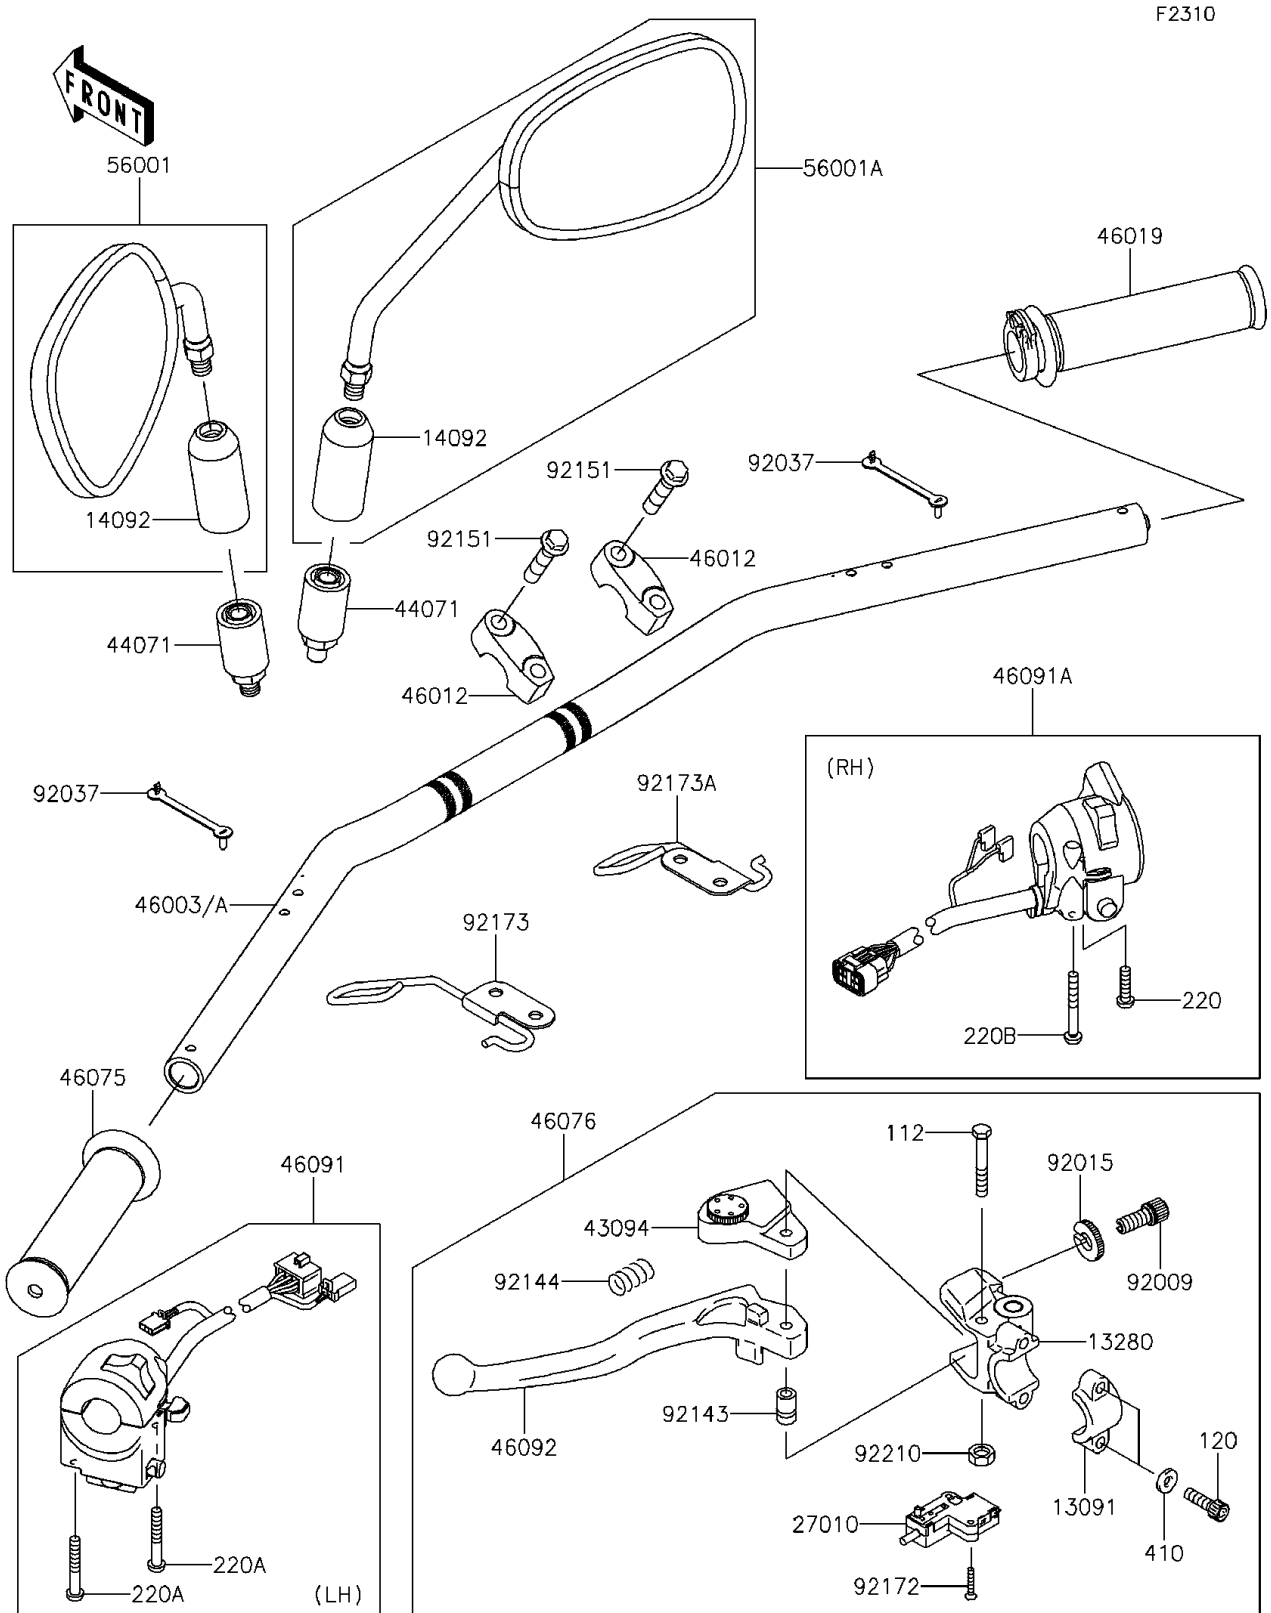

2016 W800 (European) PARTS DIAGRAM

Handlebar

2016 W800 (European) PARTS LIST

Handlebar

ITEM NAME	PART NUMBER	QUANTITY
BOLT-UPSET,6X40 (Ref # 112)	112C0640	1
BOLT-SOCKET,6X20 (Ref # 120)	120CB0620	2
SCREW-PAN-CROS,5X20 (Ref # 220)	220AB0520	1
SCREW-PAN-CROS,5X35 (Ref # 220A)	220AB0535	2
SCREW-PAN-CROS,5X40 (Ref # 220B)	220AB0540	1
WASHER-PLAIN-SMALL,6MM (Ref # 410)	410AB0600	2
HOLDER,CLUTCH LEVER (Ref # 13091)	13091-1624	1
HOLDER,CLUTCH LEVER (Ref # 13280)	13280-0248	1
COVER (Ref # 14092)	14092-1067	2
SWITCH,CLUTCH,BLACK (Ref # 27010)	27010-1094	1
ADJUSTER,CLUTCH LEVER (Ref # 43094)	43094-1053	1
DAMPER-ASSY (Ref # 44071)	44071-0877	2
HANDLE,22.2MM (Ref # 46003)	46003-0573	1
HOLDER-HANDLE,UPP (Ref # 46012)	46012-1267	2
GRIP-ASSY,THROTTLE (Ref # 46019)	46019-1110	1
GRIP,LH (Ref # 46075)	46075-1175	1
LEVER-ASSY-GRIP,CLUTCH (Ref # 46076)	46076-0045	1
HOUSING-ASSY-CONTROL,LH (Ref # 46091)	46091-0221	1
HOUSING-ASSY-CONTROL,RH (Ref # 46091A)	46091-0228	1
LEVER-GRIP,CLUTCH (Ref # 46092)	46092-1162	1
MIRROR-ASSY,LH (Ref # 56001)	56001-0253	1
MIRROR-ASSY,RH (Ref # 56001A)	56001-0254	1
SCREW,CABLE ADJUST,8MM,BLACK (Ref # 92009)	92009-1134	1
NUT,CABLE ADJUST LOCK,8MM,BLK (Ref # 92015)	92015-1197	1
CLAMP,SPEED,L=58 (Ref # 92037)	92037-1163	2
COLLAR (Ref # 92143)	92143-1379	1
SPRING (Ref # 92144)	92144-1467	1
BOLT,FLANGED,8X35 (Ref # 92151)	92151-1402	4
SCREW,3X16 (Ref # 92172)	92172-0183	2

2016 W800 (European) PARTS LIST

Handlebar

ITEM NAME	PART NUMBER	QUANTITY
CLAMP,HOUSING,LH (Ref # 92173)	92173-0282	1
CLAMP,HOUSING,RH (Ref # 92173A)	92173-0283	1
NUT,LOCK,6MM (Ref # 92210)	92210-0006	1