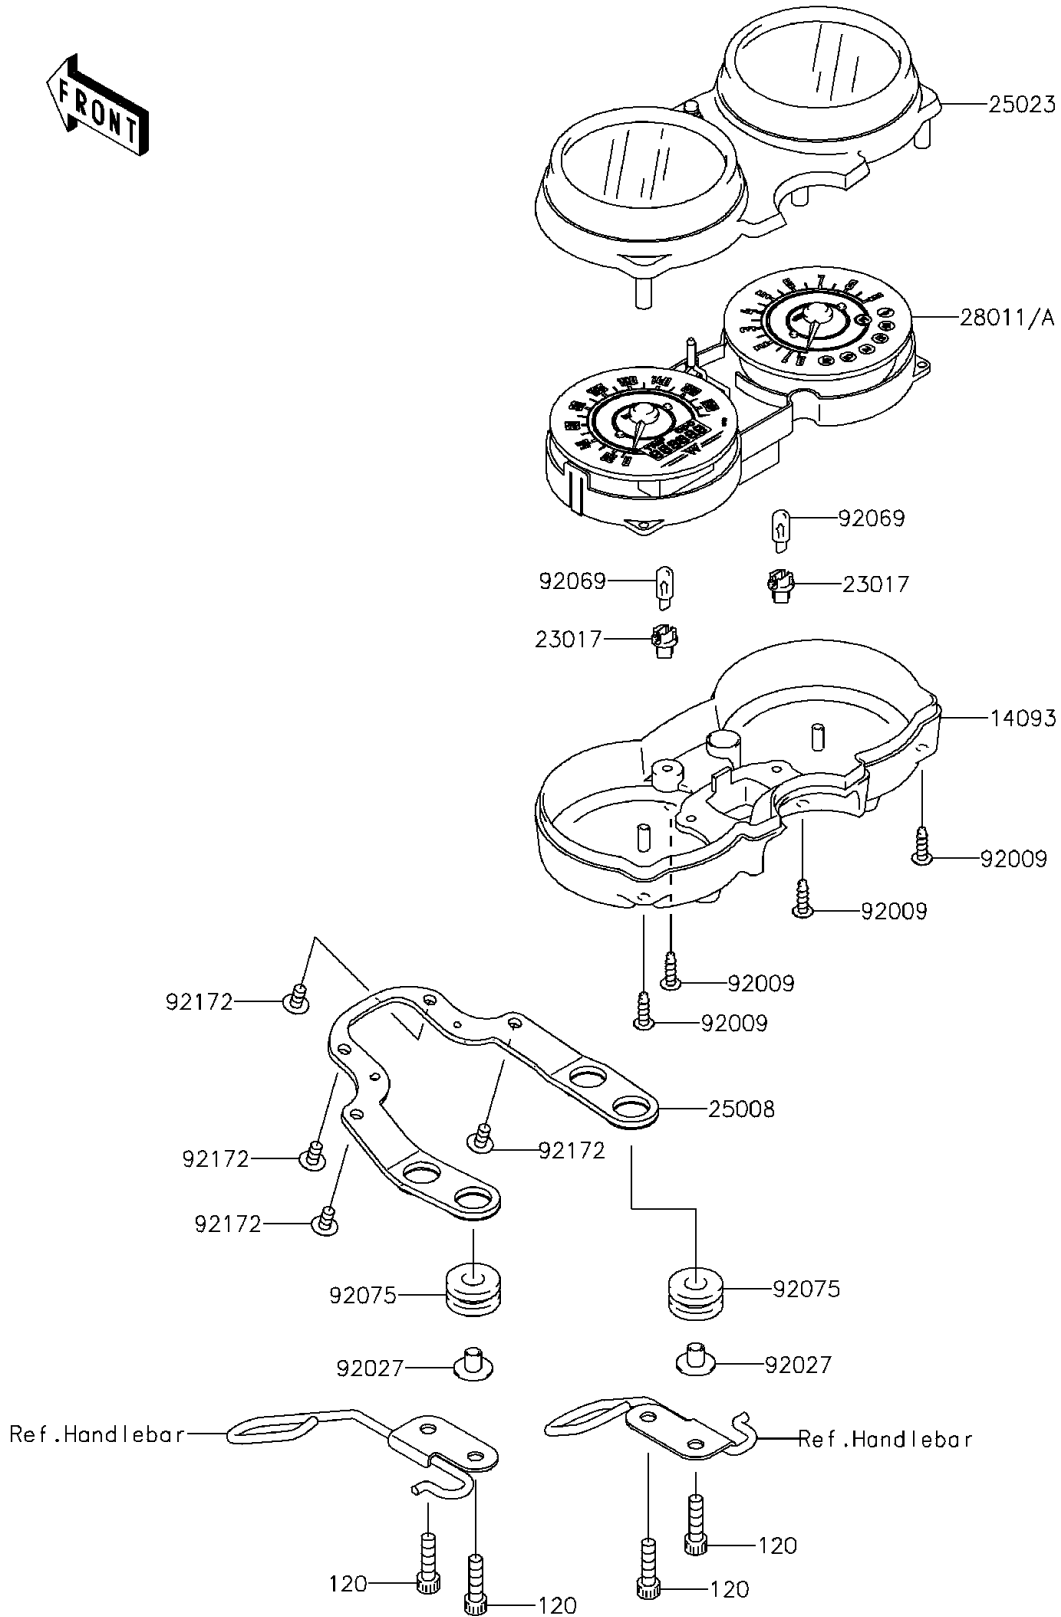

# 2015 W800 (European) PARTS DIAGRAM

Meter(s)

F2530

## 2015 W800 (European) PARTS LIST

Meter(s)

ITEM NAME	PART NUMBER	QUANTITY
BOLT-SOCKET,6X22 (Ref # 120)	120CA0622	4
COVER,METER CASE,LWR (Ref # 14093)	14093-0112	1
SOCKET,WEDGE BASE,T-5 (Ref # 23017)	23017-1063	2
BRACKET-METER (Ref # 25008)	25008-0035	1
COVER-METER CASE,UPP (Ref # 25023)	25023-0098	1
SCREW,4X16,BLACK (Ref # 92009)	92009-1158	4
COLLAR,L=13.1,BLACK (Ref # 92027)	92027-1450	4
BULB,12V 2W,T5 (Ref # 92069)	92069-1105	2
DAMPER,10X24X12 (Ref # 92075)	92075-1690	4
SCREW,5X10 (Ref # 92172)	92172-0007	4
METER,SPEED&TACHO,KPH (Ref # 28011)	28011-0187	1
METER,SPEED&TACHO,MPH/KPH (Ref # 28011A)	28011-0188	1