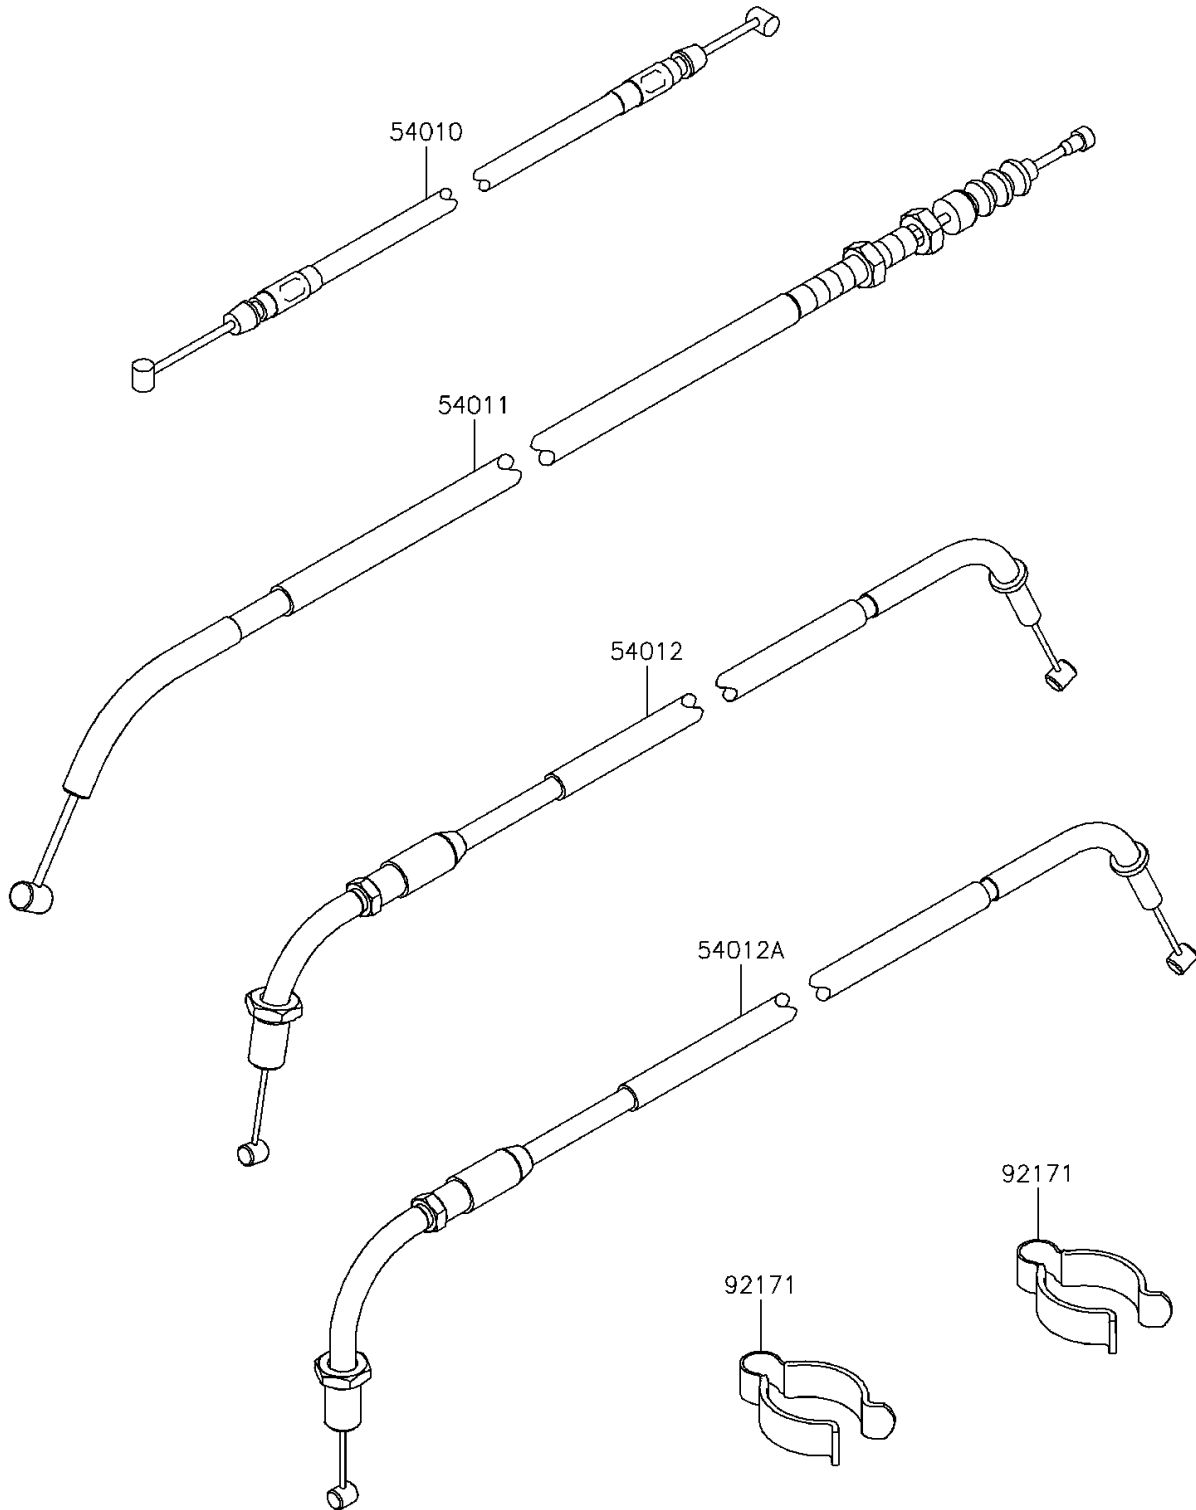

2016 W800 (European) PARTS DIAGRAM

Cables

F2540

2016 W800 (European) PARTS LIST

Cables

ITEM NAME	PART NUMBER	QUANTITY
CABLE,SEAT LOCK (Ref # 54010)	54010-1114	1
CABLE-CLUTCH (Ref # 54011)	54011-0600	1
CABLE-THROTTLE,OPENING (Ref # 54012)	54012-0306	1
CABLE-THROTTLE,CLOSING (Ref # 54012A)	54012-0307	1
CLAMP,CABLE (Ref # 92171)	92171-1283	2