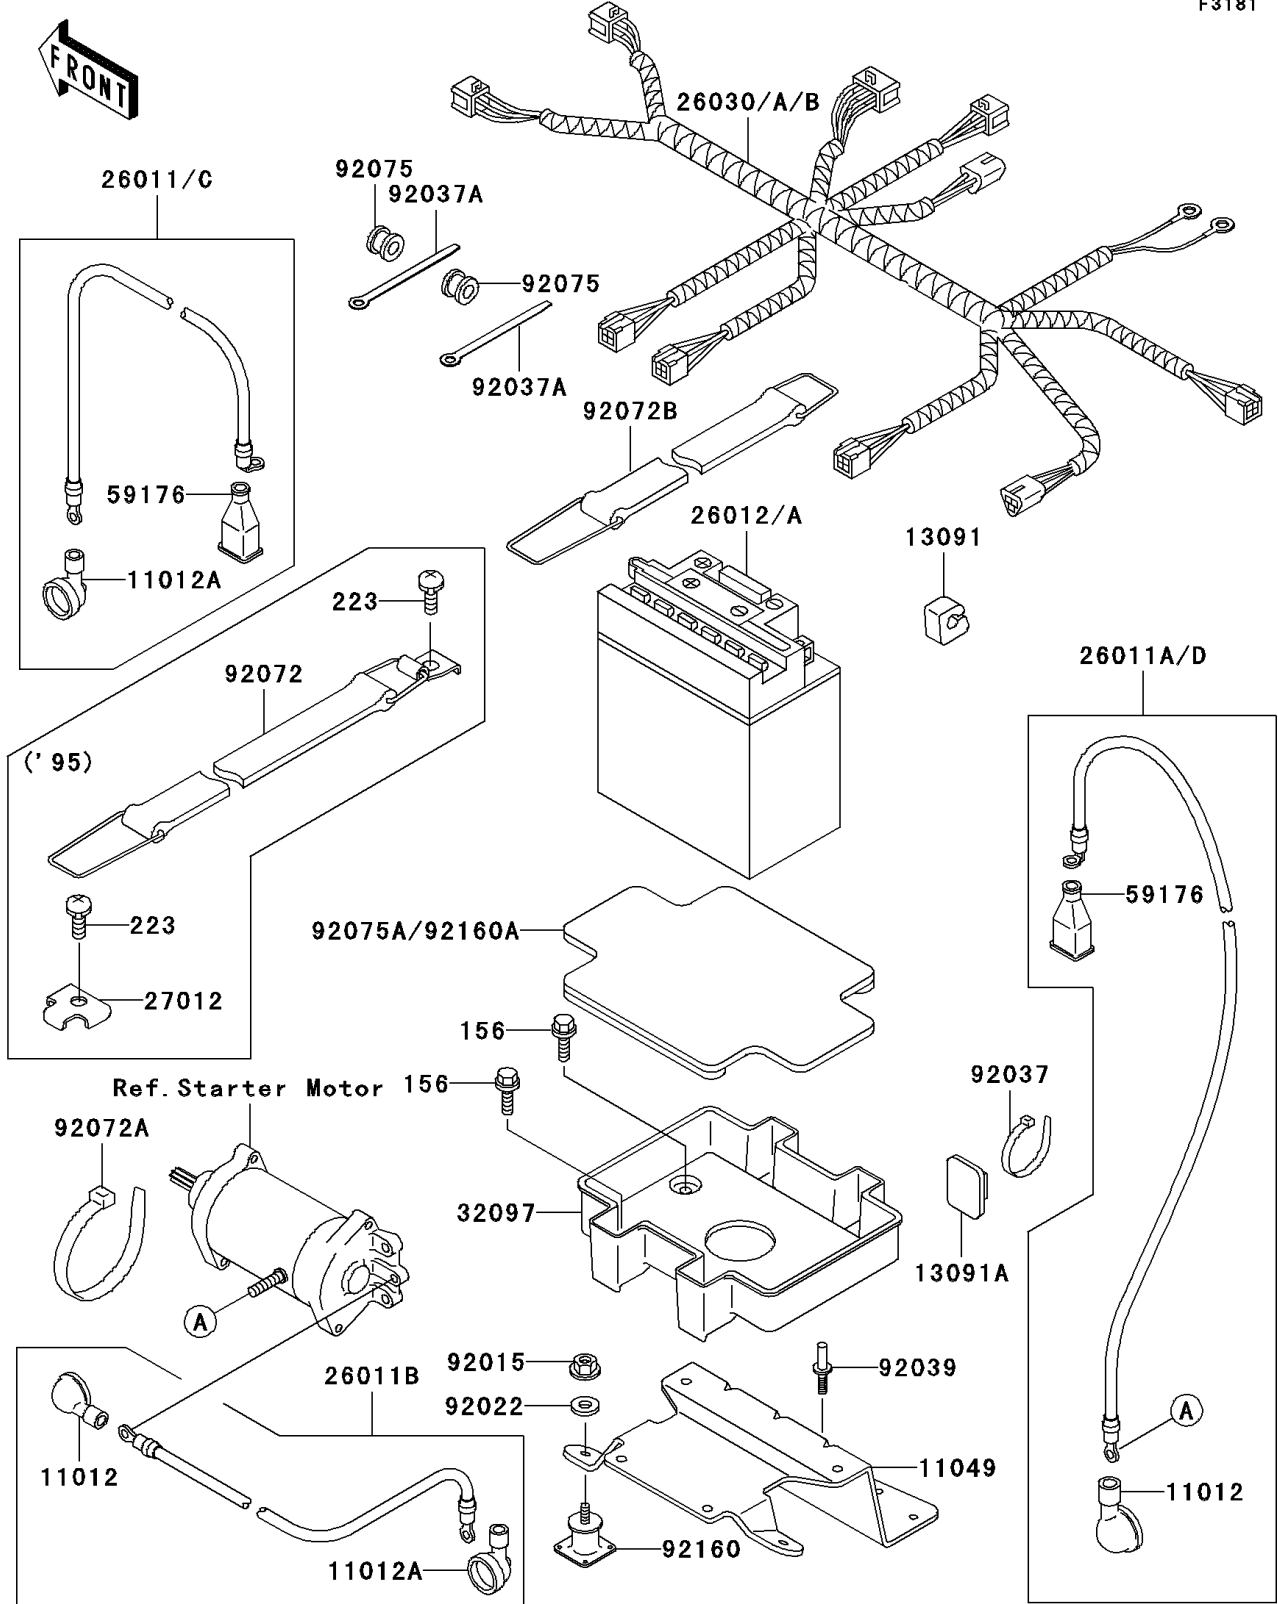

1995 STS PARTS DIAGRAM

Electrical Equipment

F3181

1995 STS PARTS LIST

Electrical Equipment

ITEM NAME	PART NUMBER	QUANTITY
SCREW-PAN-WS-CROS,6X14 (Ref # 223)	223R0614	4
CAP (Ref # 11012)	11012-3004	2
CAP,LEAD WIRE (Ref # 11012A)	11012-3726	2
HOLDER,BAND (Ref # 13091A)	13091-3764	1
WIRE-LEAD,RELAY-BATTERY (Ref # 26011)	26011-3795	1
WIRE-LEAD,STARTER-BATTERY (Ref # 26011A)	26011-3796	1
WIRE-LEAD,RELAY-STARTER (Ref # 26011B)	26011-3797	1
BATTERY,YB16CL-B,12V 19AH (Ref # 26012)	26012-3720	1
HARNESS (Ref # 26030)	26030-3703	1
HOOK (Ref # 27012)	27012-3751	2
CAP.,TERMINAL (Ref # 59176)	59176-501	2
CLAMP (Ref # 92037)	92037-1173	1
CLAMP,L=100 (Ref # 92037A)	92037-3736	2
BAND,BATTERY (Ref # 92072)	92072-3748	2
DAMPER (Ref # 92075)	92075-1650	2
DAMPER,BATTERY (Ref # 92075A)	92075-3714	1