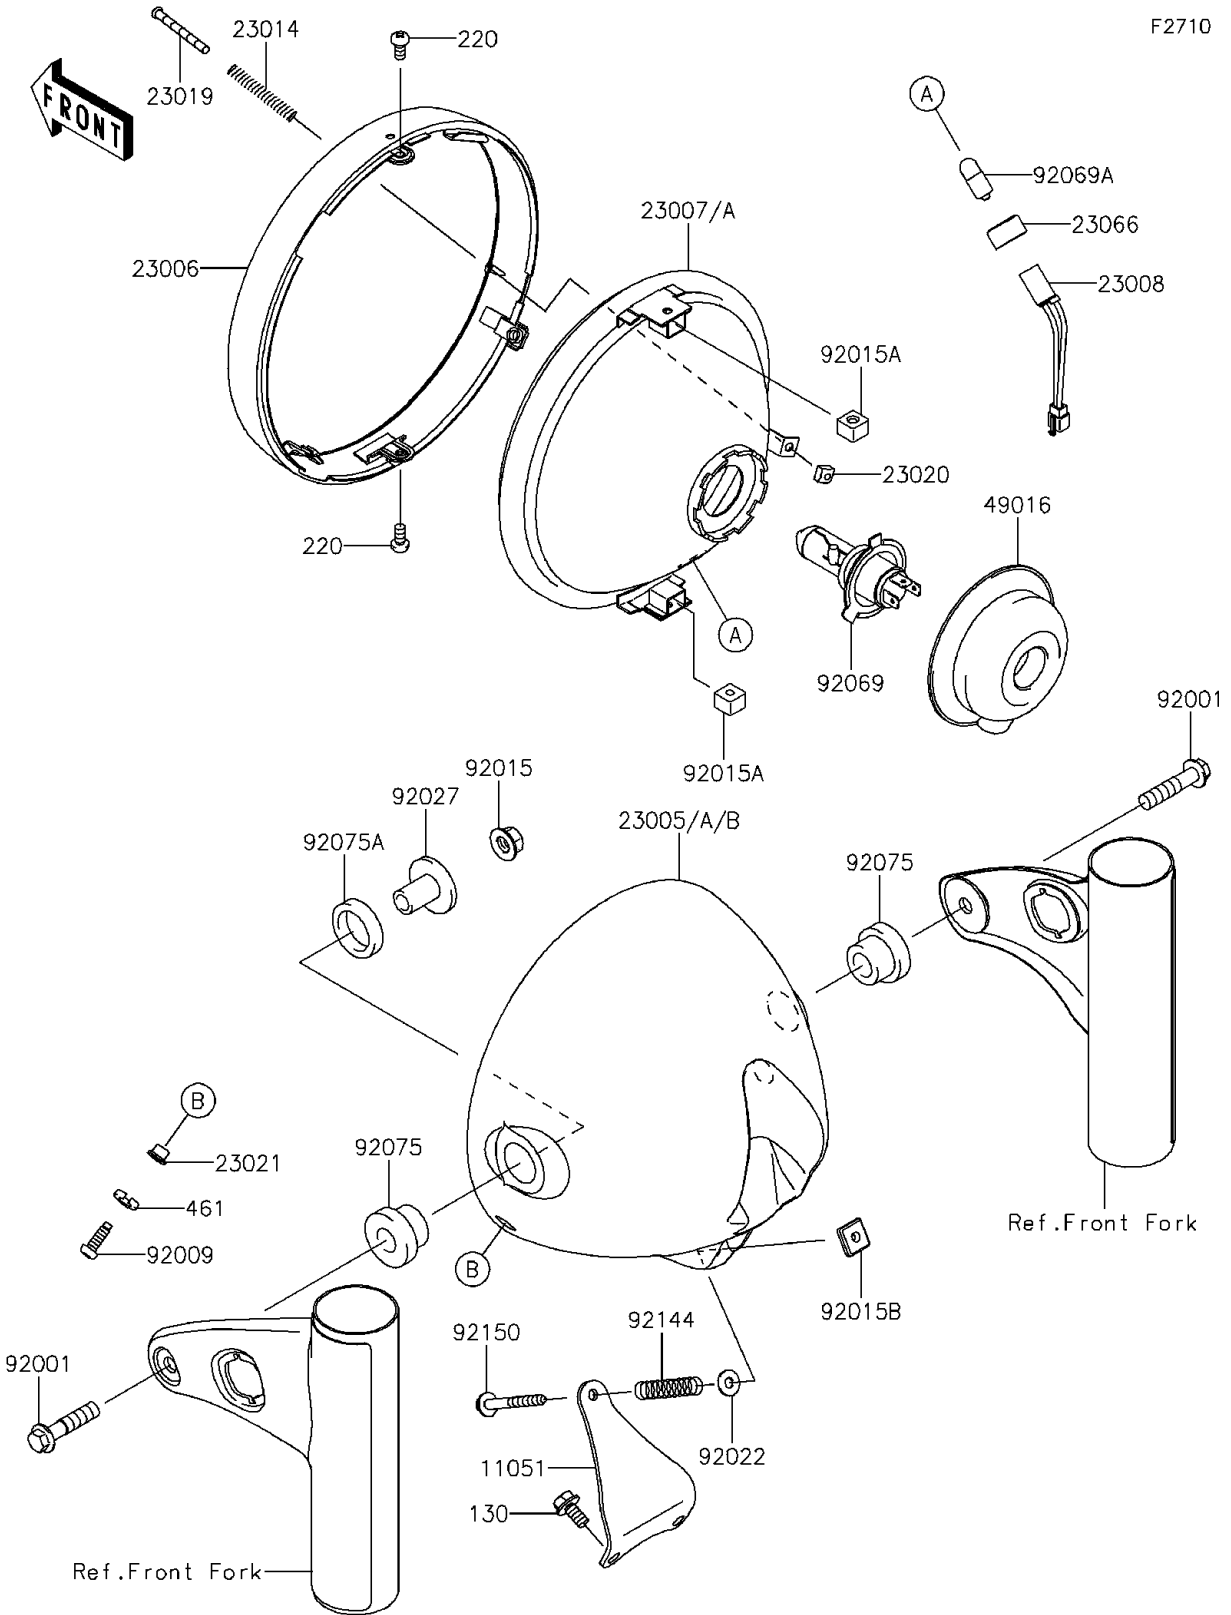

# 2015 W800 (European) PARTS DIAGRAM

Headlight(s)

## 2015 W800 (European) PARTS LIST

### Headlight(s)

ITEM NAME	PART NUMBER	QUANTITY
BOLT-FLANGED,6X12 (Ref # 130)	130BB0612	2
SCREW-PAN-CROS,5X10 (Ref # 220)	220AA0510	2
WASHER-SPRING,5MM (Ref # 461)	461S0500	2
BRACKET (Ref # 11051)	11051-1473	1
BODY-COMP-HEAD LAMP,C.D.RED (Ref # 23005A)	23005-0029-25T	1
RIM-LAMP (Ref # 23006)	23006-0054	1
SOCKET-ASSY,PARKING LAMP (Ref # 23008)	23008-1616	1
SPRING,FOCUS ADJUSTING (Ref # 23014)	23014-005	1
SCREW,FOCUS ADJUSTING (Ref # 23019)	23019-021	1
NUT,4MM,FOCUS ADJUST (Ref # 23020)	23020-018	1
WASHER (Ref # 23021)	23021-010	2
DAMPER,PARKING LAMP (Ref # 23066)	23066-008	1
COVER-SEAL,HEAD LAMP (Ref # 49016)	49016-1046	1
BOLT,FLANGED,8X35 (Ref # 92001)	92001-1910	2
SCREW,5MM (Ref # 92009)	92009-1947	2
NUT,FLANGED,8MM (Ref # 92015)	92015-1014	2
NUT,5MM (Ref # 92015A)	92015-1157	2
NUT,5MM,FOCUS ADJUST (Ref # 92015B)	92015-1799	1
WASHER,5.2X13X1 (Ref # 92022)	92022-1380	1
COLLAR,L=20 (Ref # 92027)	92027-1131	2
BULB,12V 60/55W,H4 (Ref # 92069)	92069-0050	1
BULB,12V 4W (Ref # 92069A)	92069-071	1
DAMPER,HEAD LAMP FITTING (Ref # 92075)	92075-1109	2
DAMPER,HEAD LAMP FITTING (Ref # 92075A)	92075-1110	2
SPRING (Ref # 92144)	92144-1417	1
BOLT,ADJUST,5X45 (Ref # 92150)	92150-1590	1
LENS-COMP,HEAD LAMP (Ref # 23007)	23007-1362	1
LENS-COMP,HEAD LAMP (Ref # 23007A)	23007-1416	1