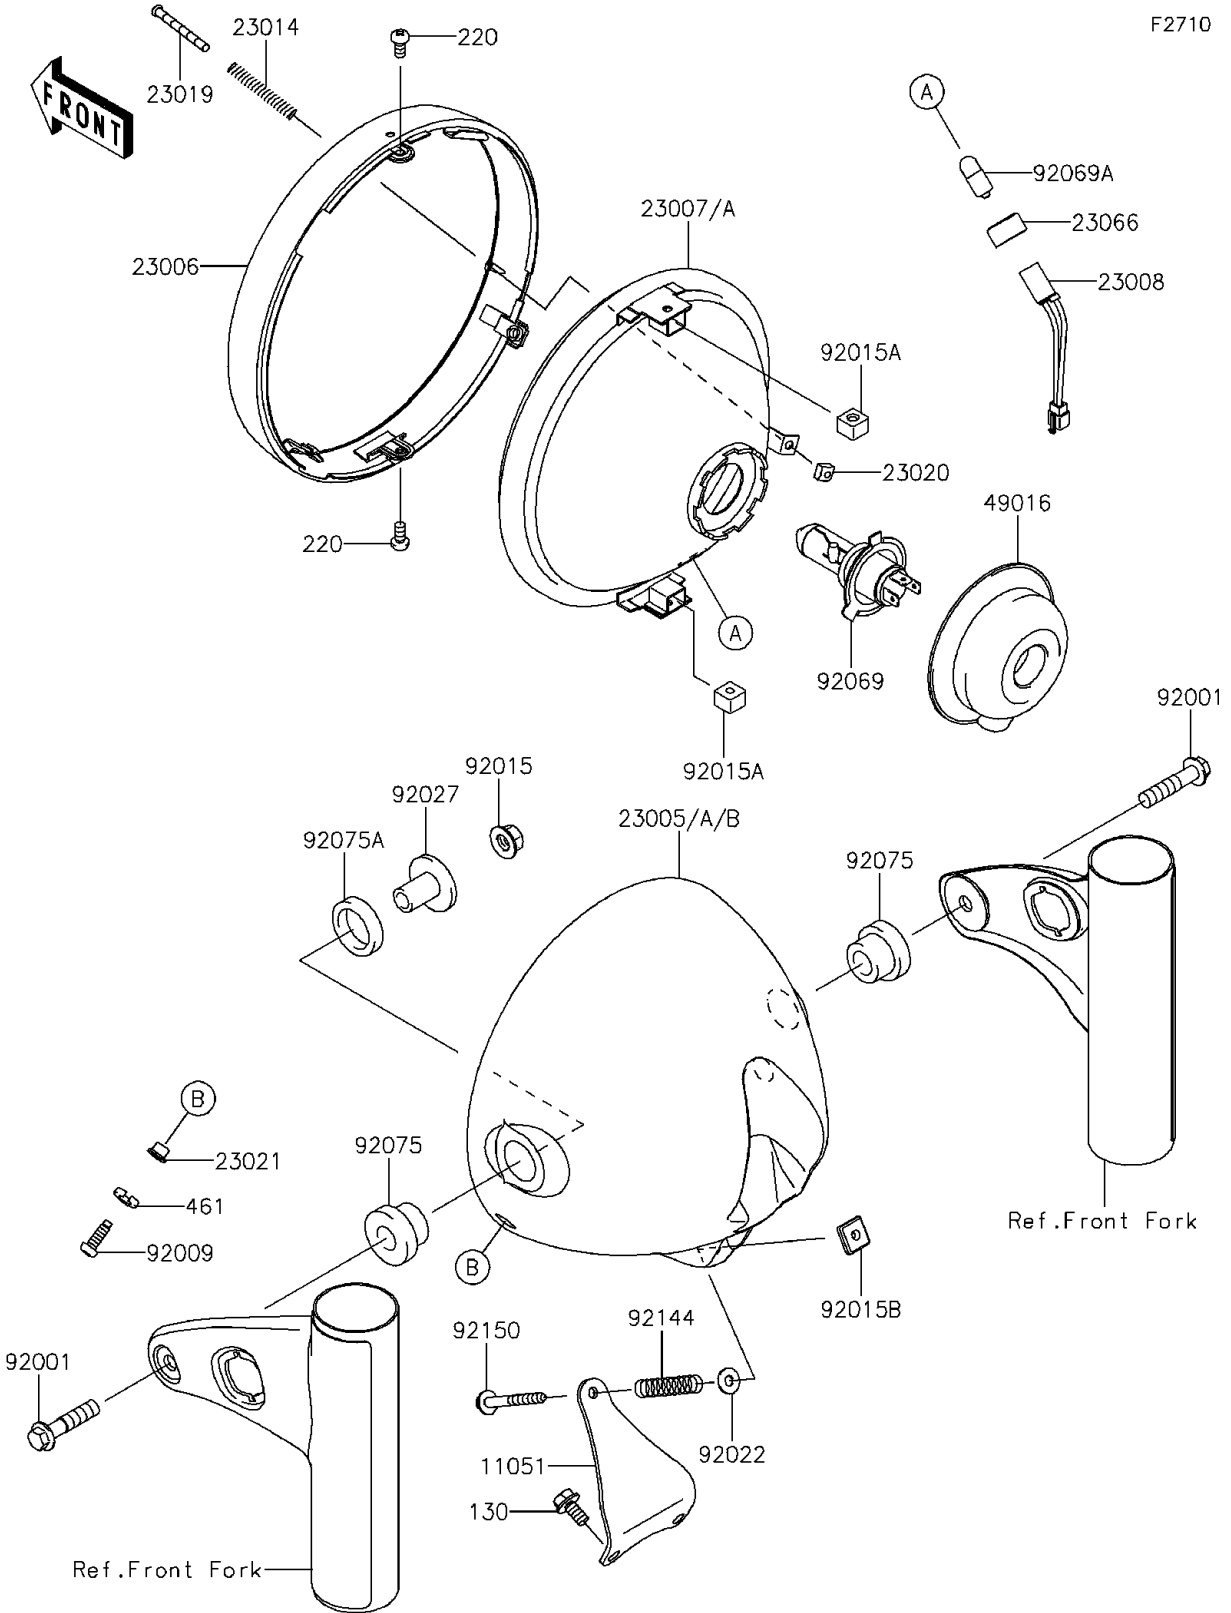

2015 W800 (European) PARTS DIAGRAM

Headlight(s)

2015 W800 (European) PARTS LIST

Headlight(s)

ITEM NAME	PART NUMBER	QUANTITY
BOLT-FLANGED,6X12 (Ref # 130)	130BB0612	2
SCREW-PAN-CROS,5X10 (Ref # 220)	220AA0510	2
WASHER-SPRING,5MM (Ref # 461)	461S0500	2
BRACKET (Ref # 11051)	11051-1473	1
BODY-COMP-HEAD LAMP,EBONY (Ref # 23005)	23005-0029-H8	1
RIM-LAMP (Ref # 23006)	23006-0054	1
SOCKET-ASSY,PARKING LAMP (Ref # 23008)	23008-1616	1
SPRING,FOCUS ADJUSTING (Ref # 23014)	23014-005	1
SCREW,FOCUS ADJUSTING (Ref # 23019)	23019-021	1
NUT,4MM,FOCUS ADJUST (Ref # 23020)	23020-018	1
WASHER (Ref # 23021)	23021-010	2
DAMPER,PARKING LAMP (Ref # 23066)	23066-008	1
COVER-SEAL,HEAD LAMP (Ref # 49016)	49016-1046	1
BOLT,FLANGED,8X35 (Ref # 92001)	92001-1910	2
SCREW,5MM (Ref # 92009)	92009-1947	2
NUT,FLANGED,8MM (Ref # 92015)	92015-1014	2
NUT,5MM (Ref # 92015A)	92015-1157	2
NUT,5MM,FOCUS ADJUST (Ref # 92015B)	92015-1799	1
WASHER,5.2X13X1 (Ref # 92022)	92022-1380	1
COLLAR,L=20 (Ref # 92027)	92027-1131	2
BULB,12V 60/55W,H4 (Ref # 92069)	92069-0050	1
BULB,12V 4W (Ref # 92069A)	92069-071	1
DAMPER,HEAD LAMP FITTING (Ref # 92075)	92075-1109	2
DAMPER,HEAD LAMP FITTING (Ref # 92075A)	92075-1110	2
SPRING (Ref # 92144)	92144-1417	1
BOLT,ADJUST,5X45 (Ref # 92150)	92150-1590	1
LENS-COMP,HEAD LAMP (Ref # 23007)	23007-1362	1
LENS-COMP,HEAD LAMP (Ref # 23007A)	23007-1416	1