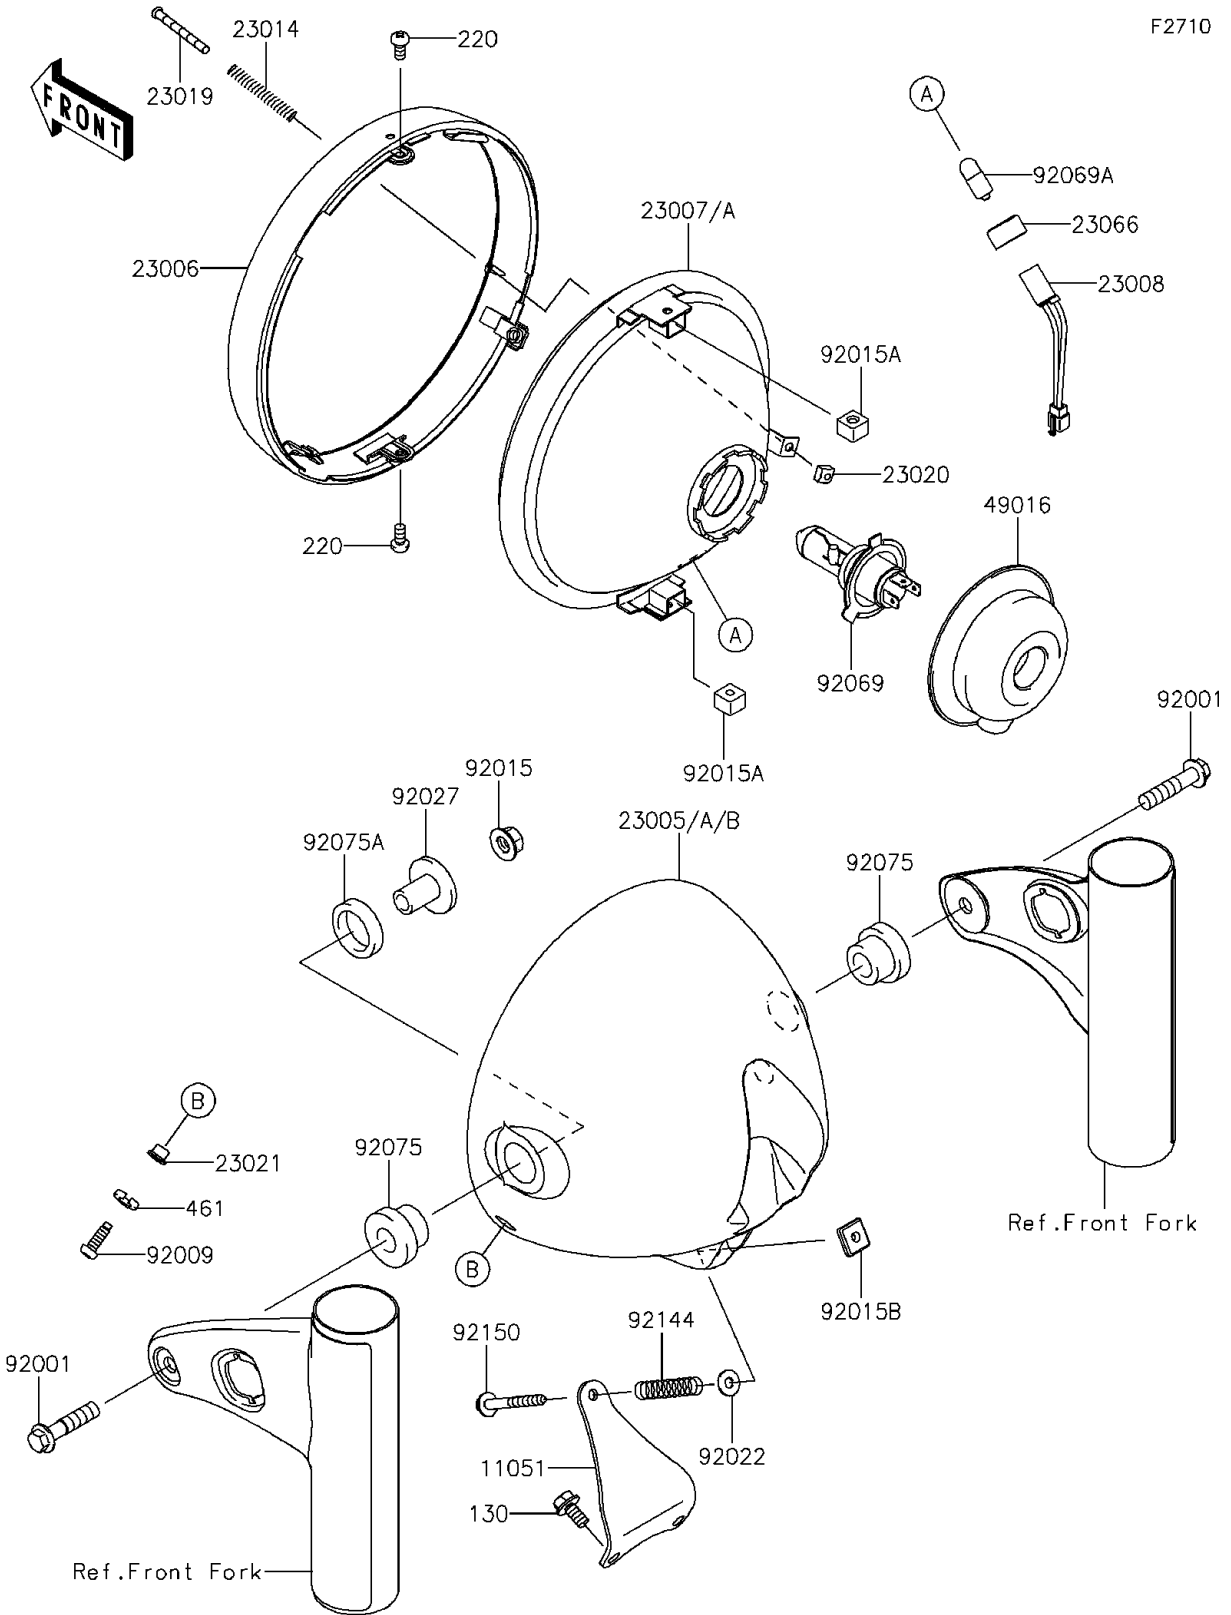

# 2016 W800 (European) PARTS DIAGRAM

Headlight(s)

## 2016 W800 (European) PARTS LIST

### Headlight(s)

ITEM NAME	PART NUMBER	QUANTITY
BOLT-FLANGED,6X12 (Ref # 130)	130BB0612	2
SCREW-PAN-CROS,5X10 (Ref # 220)	220AA0510	2
WASHER-SPRING,5MM (Ref # 461)	461S0500	2
BRACKET (Ref # 11051)	11051-1473	1
BODY-COMP-HEAD LAMP,EBONY (Ref # 23005)	23005-0029-H8	1
RIM-LAMP (Ref # 23006)	23006-0054	1
SOCKET-ASSY,PARKING LAMP (Ref # 23008)	23008-1616	1
SPRING,FOCUS ADJUSTING (Ref # 23014)	23014-005	1
SCREW,FOCUS ADJUSTING (Ref # 23019)	23019-021	1
NUT,4MM,FOCUS ADJUST (Ref # 23020)	23020-018	1
WASHER (Ref # 23021)	23021-010	2
DAMPER,PARKING LAMP (Ref # 23066)	23066-008	1
COVER-SEAL,HEAD LAMP (Ref # 49016)	49016-1046	1
BOLT,FLANGED,8X35 (Ref # 92001)	92001-1910	2
SCREW,5MM (Ref # 92009)	92009-1947	2
NUT,FLANGED,8MM (Ref # 92015)	92015-1014	2
NUT,5MM (Ref # 92015A)	92015-1157	2
NUT,5MM,FOCUS ADJUST (Ref # 92015B)	92015-1799	1
WASHER,5.2X13X1 (Ref # 92022)	92022-1380	1
COLLAR,L=20 (Ref # 92027)	92027-1131	2
BULB,12V 60/55W,H4 (Ref # 92069)	92069-0050	1
BULB,12V 4W (Ref # 92069A)	92069-071	1
DAMPER,HEAD LAMP FITTING (Ref # 92075)	92075-1109	2
DAMPER,HEAD LAMP FITTING (Ref # 92075A)	92075-1110	2
SPRING (Ref # 92144)	92144-1417	1
BOLT,ADJUST,5X45 (Ref # 92150)	92150-1590	1
LENS-COMP,HEAD LAMP (Ref # 23007)	23007-1362	1
LENS-COMP,HEAD LAMP (Ref # 23007A)	23007-1416	1