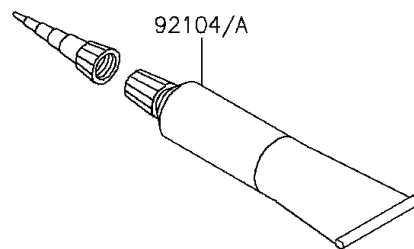

2015 W800 (European) PARTS DIAGRAM

Owner's Tools

56007

F2810

2015 W800 (European) PARTS LIST

Owner's Tools

ITEM NAME	PART NUMBER	QUANTITY
TOOL-KIT (Ref # 56007)	56007-0090	1
BAG,TOOL (Ref # 56008)	56008-1075	1
GASKET-LIQUID,TB1211F,CLEAR (Ref # 92104)	92104-0004	1
GASKET-LIQUID,TB1216B,BLACK (Ref # 92104A)	92104-1064	1
GRIP-SCREW DRIVER (Ref # 92106)	92106-1001	1
TOOL-DRIVER,#3PHILLIPS (Ref # 92107)	92107-005	1
TOOL-WRENCH,ALLEN,5MM (Ref # 92110)	92110-1015	1
TOOL-WRENCH,BOX END,27MM (Ref # 92110A)	92110-1147	1
TOOL-WRENCH,BOX END,19MM (Ref # 92110B)	92110-1151	1
TOOL-WRENCH,OPEN END,10X12 (Ref # 92110C)	92110-1152	1
TOOL-WRENCH,OPEN END,14X17 (Ref # 92110D)	92110-1153	1
TOOL-BAR,BOX END WRENCH (Ref # 92111)	92111-1051	1
TOOL-PLIERS (Ref # 92112)	92112-1001	1