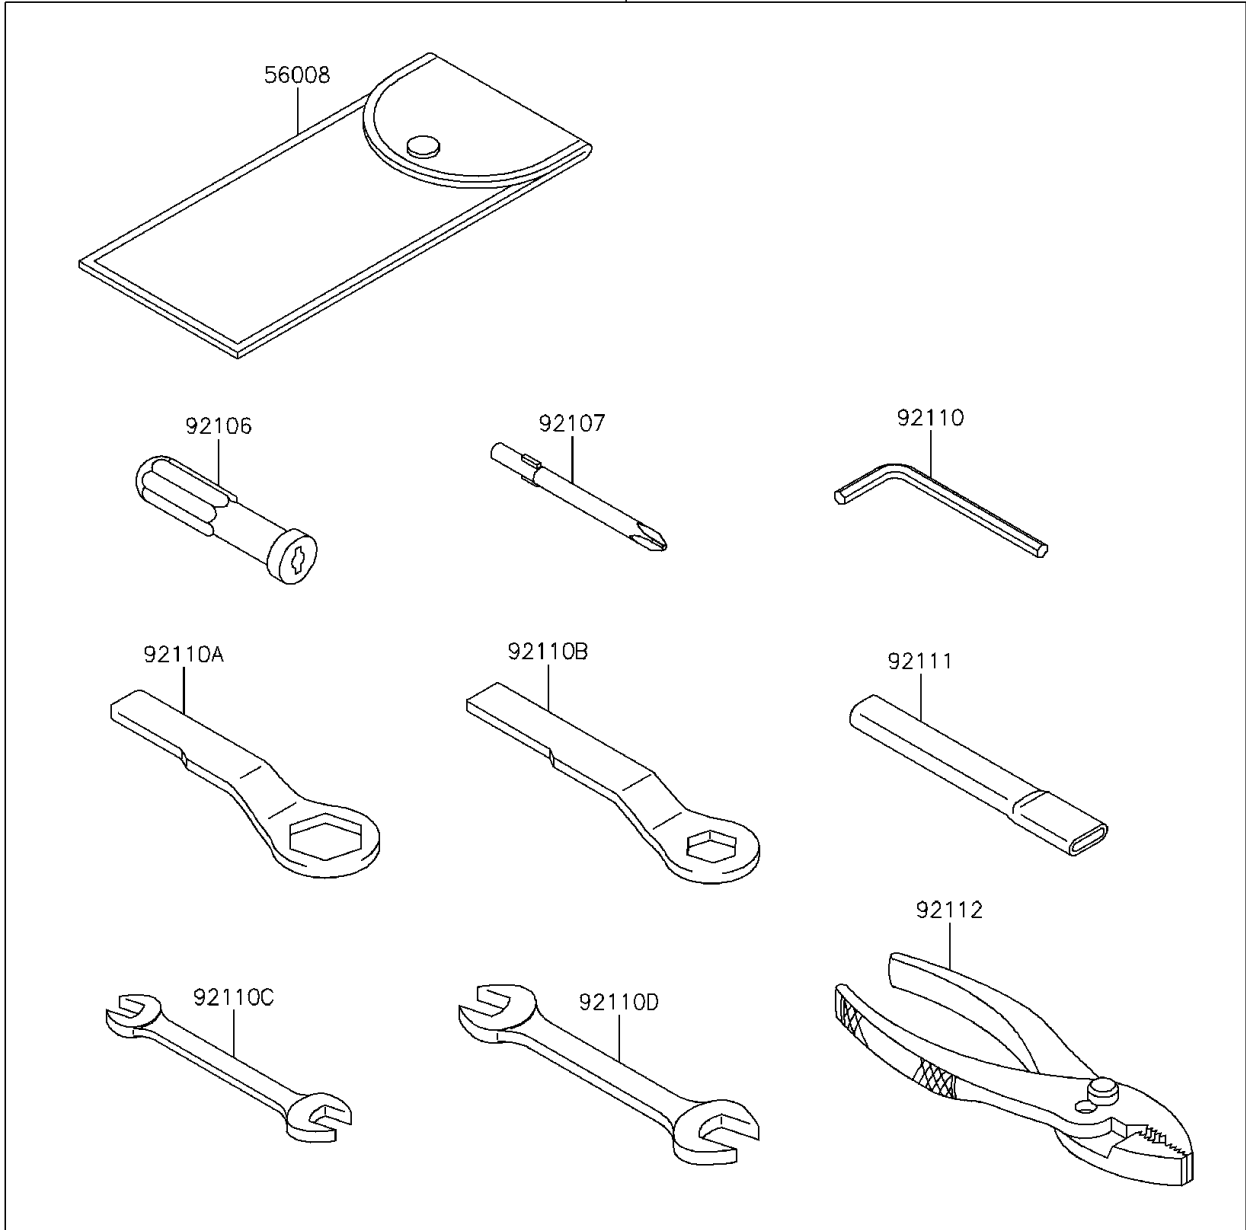

2015 W800 (European) PARTS DIAGRAM

Owner's Tools

56007

F2810

2015 W800 (European) PARTS LIST

Owner's Tools

ITEM NAME	PART NUMBER	QUANTITY
TOOL-KIT (Ref # 56007)	56007-0090	1
BAG,TOOL (Ref # 56008)	56008-1075	1
GASKET-LIQUID,TB1211F,CLEAR (Ref # 92104)	92104-0004	1
GASKET-LIQUID,TB1216B,BLACK (Ref # 92104A)	92104-1064	1
GRIP-SCREW DRIVER (Ref # 92106)	92106-1001	1
TOOL-DRIVER,#3PHILLIPS (Ref # 92107)	92107-005	1
TOOL-WRENCH,ALLEN,5MM (Ref # 92110)	92110-1015	1
TOOL-WRENCH,BOX END,27MM (Ref # 92110A)	92110-1147	1
TOOL-WRENCH,BOX END,19MM (Ref # 92110B)	92110-1151	1
TOOL-WRENCH,OPEN END,10X12 (Ref # 92110C)	92110-1152	1
TOOL-WRENCH,OPEN END,14X17 (Ref # 92110D)	92110-1153	1
TOOL-BAR,BOX END WRENCH (Ref # 92111)	92111-1051	1
TOOL-PLIERS (Ref # 92112)	92112-1001	1