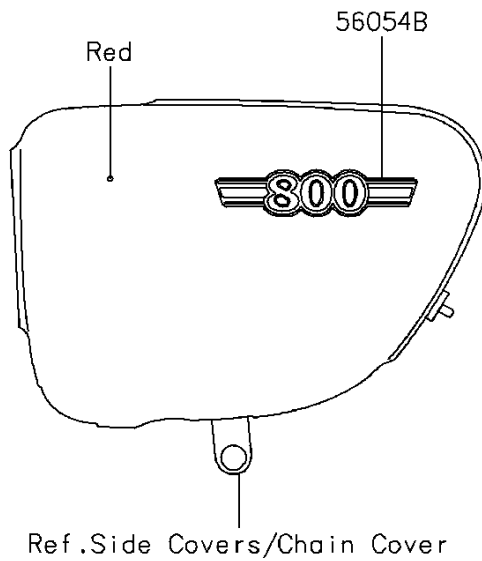

# 2015 W800 (European) PARTS DIAGRAM

Decals(Red/White)(AFF)

F2861

## 2015 W800 (European) PARTS LIST

Decals(Red/White)(AFF)

ITEM NAME	PART NUMBER	QUANTITY
MARK,TANK,LH,W (Ref # 56054)	56054-0751	1
MARK,TANK,RH,W (Ref # 56054A)	56054-0752	1
MARK,SIDE COVER,800 (Ref # 56054B)	56054-1690	2
PATTERN,FUEL TANK,LH (Ref # 56075)	56075-0116	1
PATTERN,FUEL TANK,RH (Ref # 56075A)	56075-0117	1