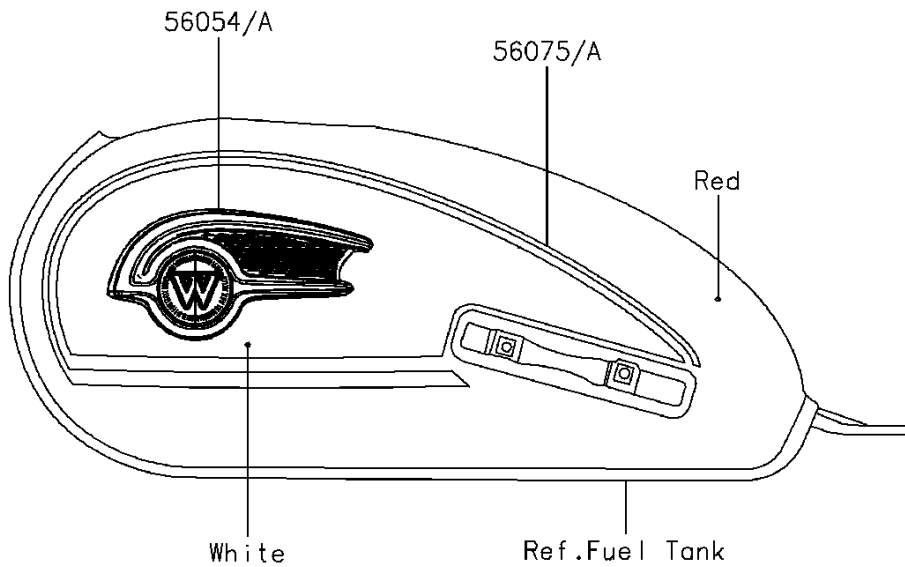

# 2015 W800 (European) PARTS DIAGRAM

Decals(Red/White)(AFF)

F2861

## 2015 W800 (European) PARTS LIST

Decals(Red/White)(AFF)

ITEM NAME	PART NUMBER	QUANTITY
MARK,TANK,LH,W (Ref # 56054)	56054-0751	1
MARK,TANK,RH,W (Ref # 56054A)	56054-0752	1
MARK,SIDE COVER,800 (Ref # 56054B)	56054-1690	2
PATTERN,FUEL TANK,LH (Ref # 56075)	56075-0116	1
PATTERN,FUEL TANK,RH (Ref # 56075A)	56075-0117	1