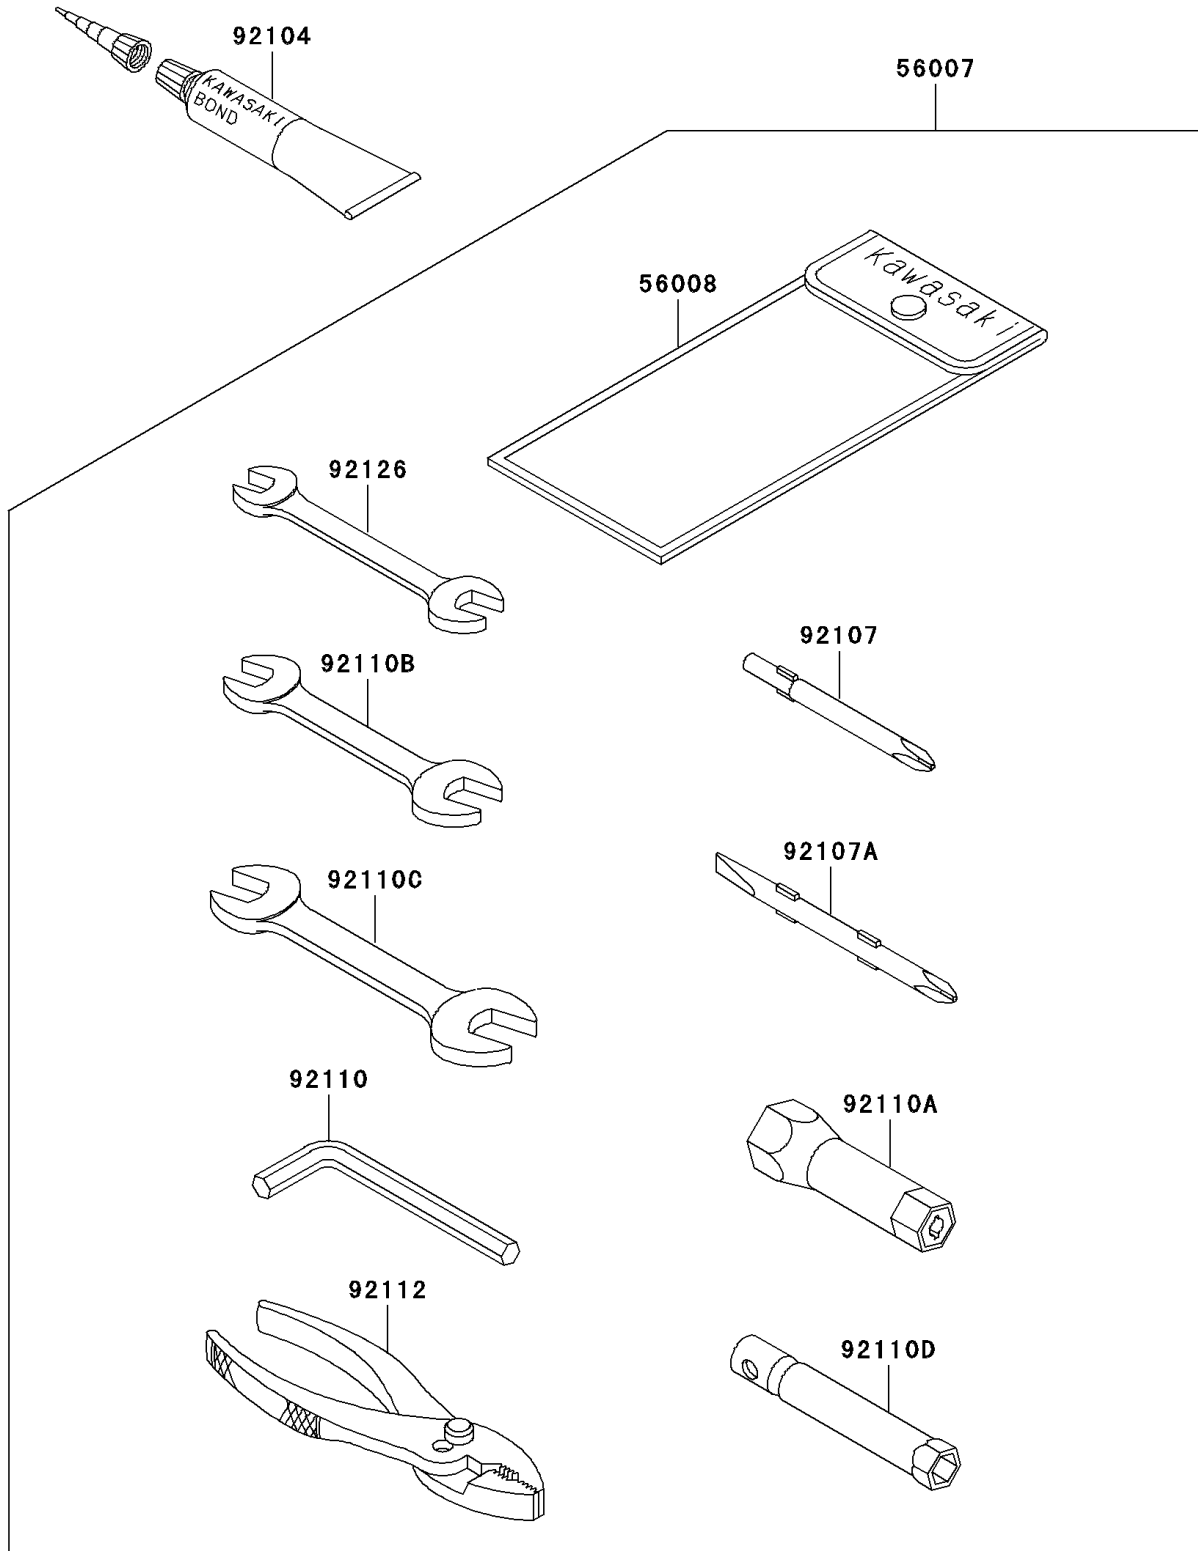

1996 STS PARTS DIAGRAM

Owner's Tools

F3182

1996 STS PARTS LIST

Owner's Tools

ITEM NAME	PART NUMBER	QUANTITY
TOOL-KIT (Ref # 56007)	56007-3711	1
BAG,TOOL (Ref # 56008)	56008-006	1
GASKET-LIQUID,TUBE,100G,SILVER (Ref # 92104)	92104-002	AR
TOOL-DRIVER,#3PHILLIPS (Ref # 92107)	92107-005	1
TOOL-DRIVER,#2PHILLIPS&SLOT (Ref # 92107A)	92107-1051	1
TOOL-WRENCH,ALLEN,5MM (Ref # 92110)	92110-1015	1
TOOL-WRENCH,BOX,21MM (Ref # 92110A)	92110-1113	1
TOOL-WRENCH,OPEN END,10X12 (Ref # 92110B)	92110-1152	1
TOOL-WRENCH,OPEN END,14X17 (Ref # 92110C)	92110-1153	1
TOOL-WRENCH,BOX,10MM (Ref # 92110D)	92110-1156	1
TOOL-PLIERS (Ref # 92112)	92112-003	1
TOOL-WRENCH,OPEN END,8X10 (Ref # 92126)	92126-001	1