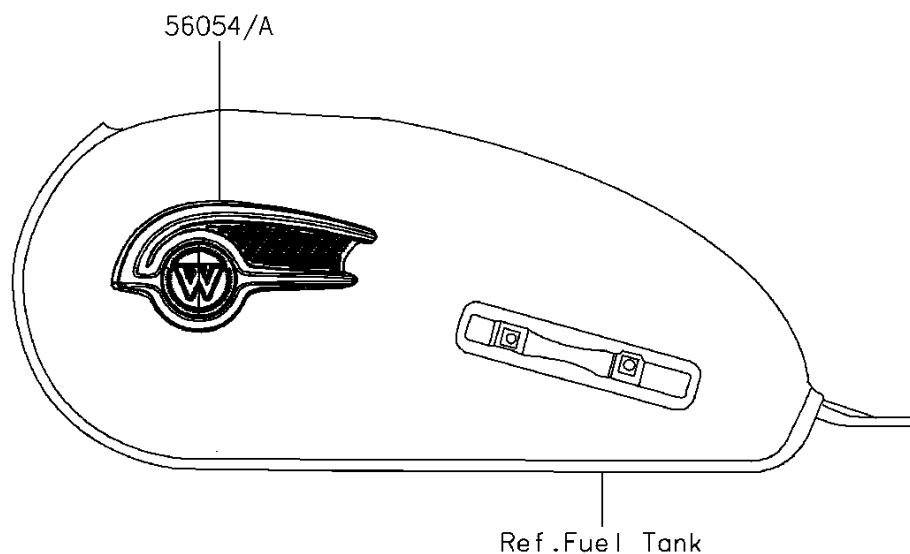

# 2016 W800 (European) PARTS DIAGRAM

Decals(Ebony)(AGFA)

F2861C

## 2016 W800 (European) PARTS LIST

Decals(Ebony)(AGFA)

ITEM NAME	PART NUMBER	QUANTITY
MARK,TANK,LH,W (Ref # 56054)	56054-0751	1
MARK,TANK,RH,W (Ref # 56054A)	56054-0752	1
PATTERN,SIDE COVER,LH (Ref # 56075)	56075-1618	1
PATTERN,SIDE COVER,RH (Ref # 56075A)	56075-1619	1