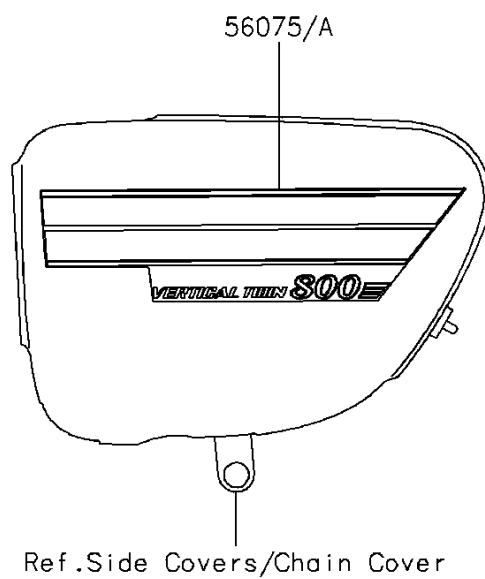

# 2016 W800 (European) PARTS DIAGRAM

Decals(Ebony)(AGFA)

F2861C

## 2016 W800 (European) PARTS LIST

Decals(Ebony)(AGFA)

ITEM NAME	PART NUMBER	QUANTITY
MARK,TANK,LH,W (Ref # 56054)	56054-0751	1
MARK,TANK,RH,W (Ref # 56054A)	56054-0752	1
PATTERN,SIDE COVER,LH (Ref # 56075)	56075-1618	1
PATTERN,SIDE COVER,RH (Ref # 56075A)	56075-1619	1