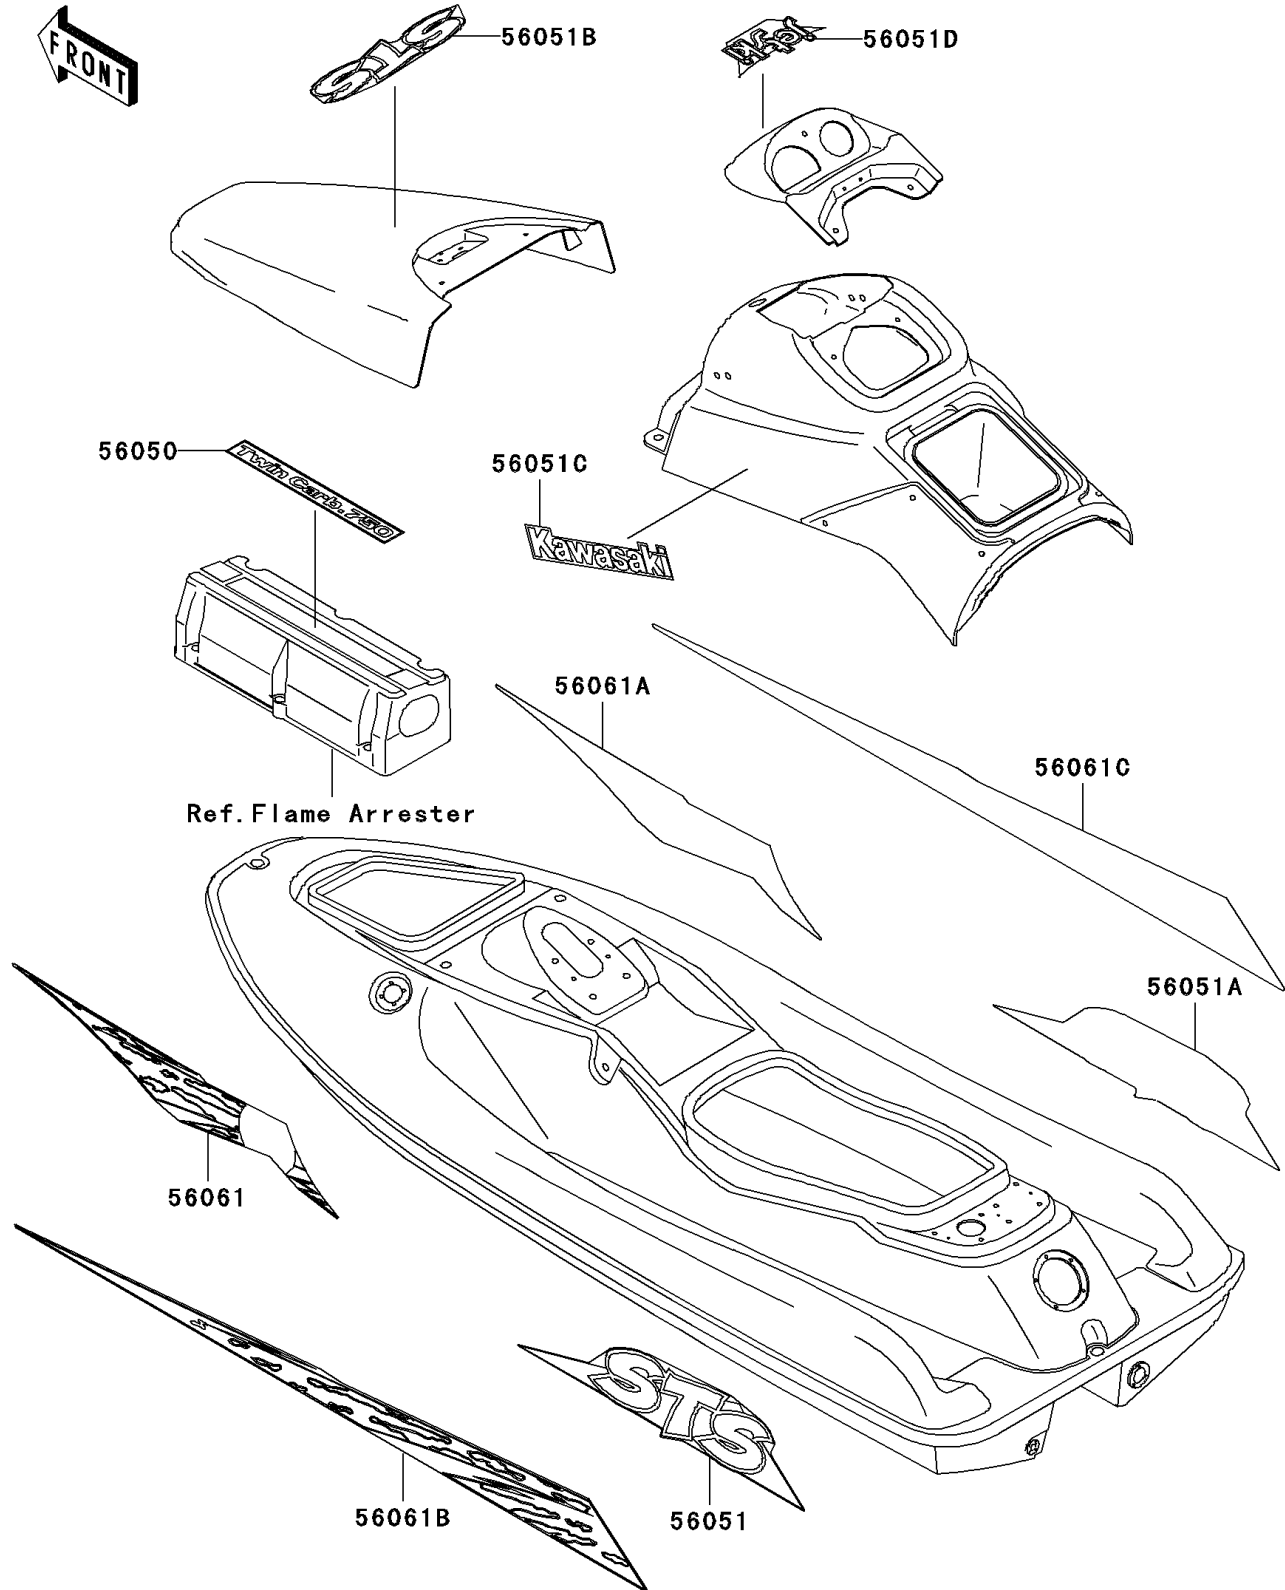

1995 STS PARTS DIAGRAM

Decals(JT750-B1)

F3880

1995 STS PARTS LIST

Decals(JT750-B1)

ITEM NAME	PART NUMBER	QUANTITY
MARK,TWIN CARB-750 (Ref # 56050)	56050-1986	1
MARK,DECK,LH,STS (Ref # 56051)	56051-3705	1
MARK,DECK,RH,STS (Ref # 56051A)	56051-3706	1
MARK,HATCH COVER,STS (Ref # 56051B)	56051-3707	1
MARK,HANDLE COVER,KAWASAKI (Ref # 56051C)	56051-3708	2
MARK,METER COVER,JET SKI (Ref # 56051D)	56051-3709	1
PATTERN,DECK,FR,LH (Ref # 56061)	56061-3725	1
PATTERN,DECK,FR,RH (Ref # 56061A)	56061-3726	1
PATTERN,DECK,RR,LH (Ref # 56061B)	56061-3727	1
PATTERN,DECK,RR,RH (Ref # 56061C)	56061-3728	1