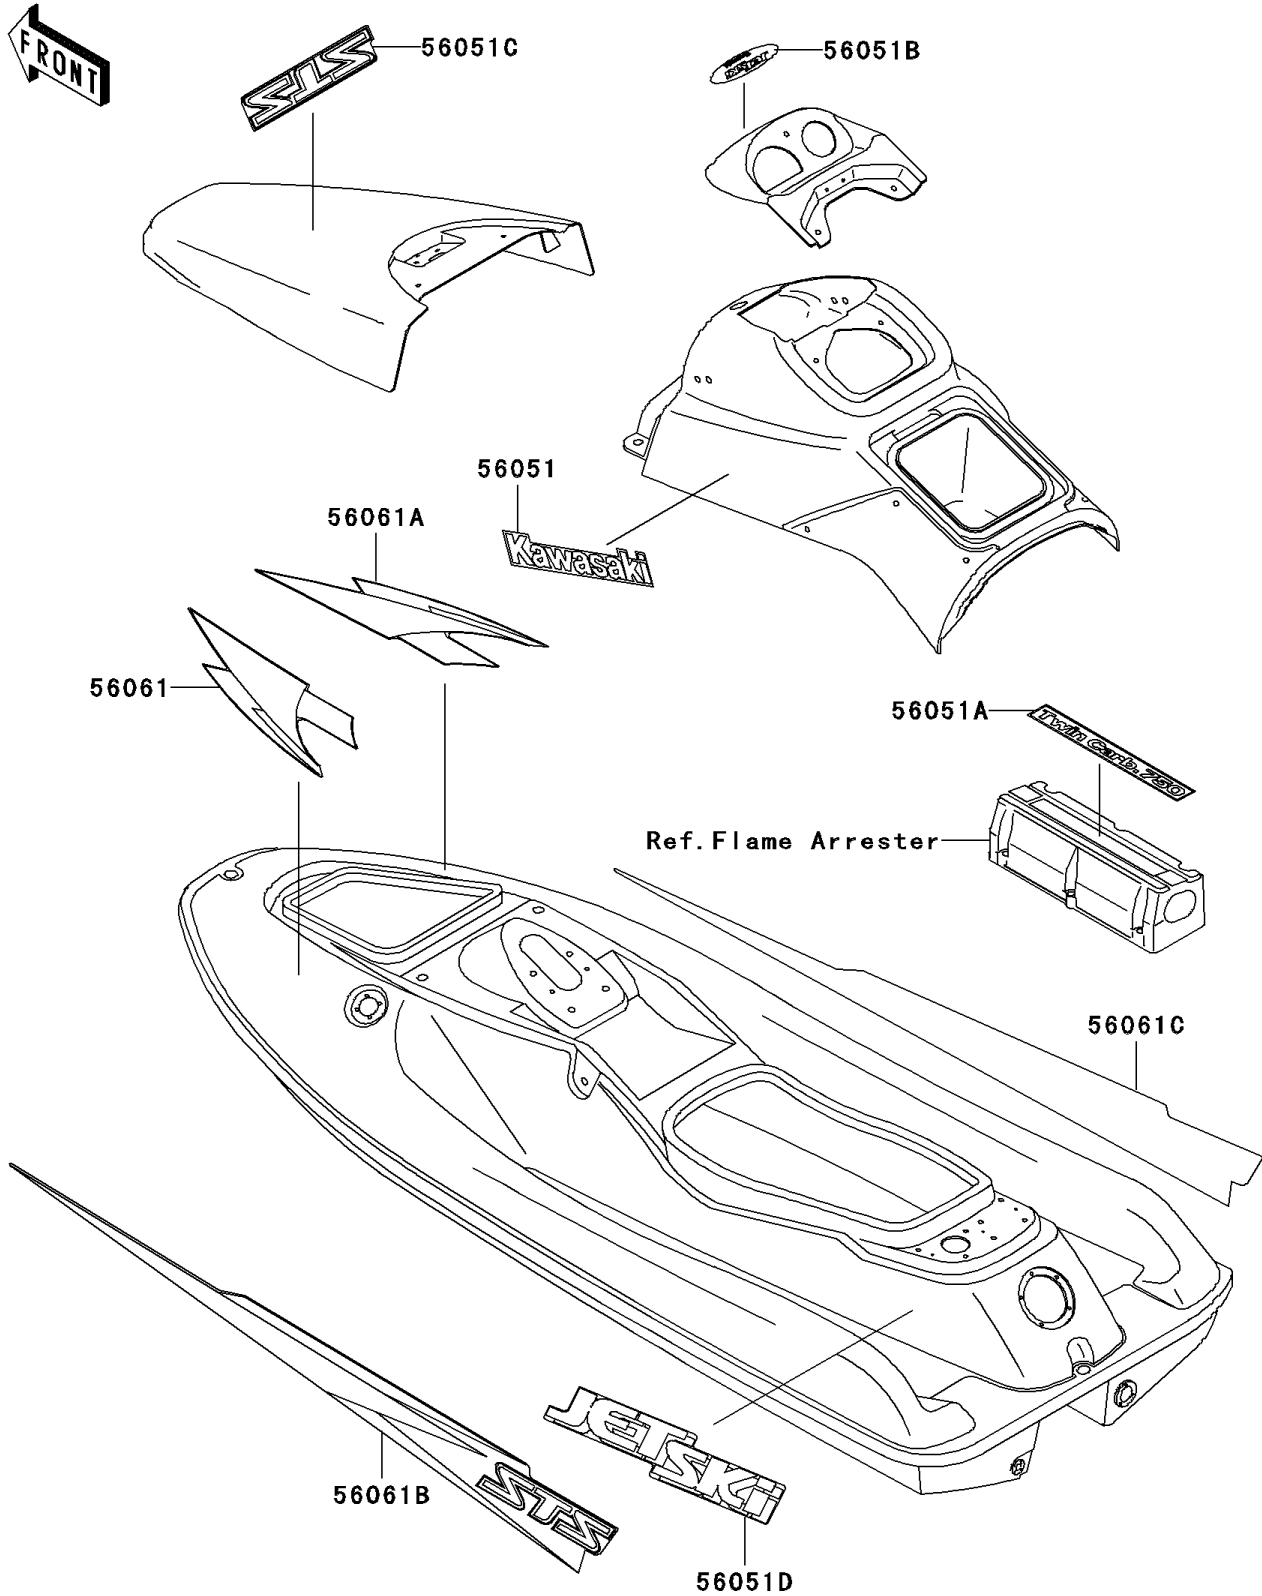

1997 STS PARTS DIAGRAM

Decals(JT750-B3)

F3880B

1997 STS PARTS LIST

Decals(JT750-B3)

ITEM NAME	PART NUMBER	QUANTITY
MARK,DECK,KAWASAKI (Ref # 56051)	56051-3728	2
MARK,TWIN CARB.750 (Ref # 56051A)	56051-3742	1
MARK,HANDLE COVER,JET SKI (Ref # 56051B)	56051-3751	1
MARK,HATCH COVER,STS (Ref # 56051C)	56051-3757	1
MARK,DECK,JET SKI (Ref # 56051D)	56051-3758	2
PATTERN,DECK,FR,LH (Ref # 56061)	56061-3786	1
PATTERN,DECK,FR,RH (Ref # 56061A)	56061-3787	1
PATTERN,DECK,RR,LH (Ref # 56061B)	56061-3788	1
PATTERN,DECK,RR,RH (Ref # 56061C)	56061-3789	1