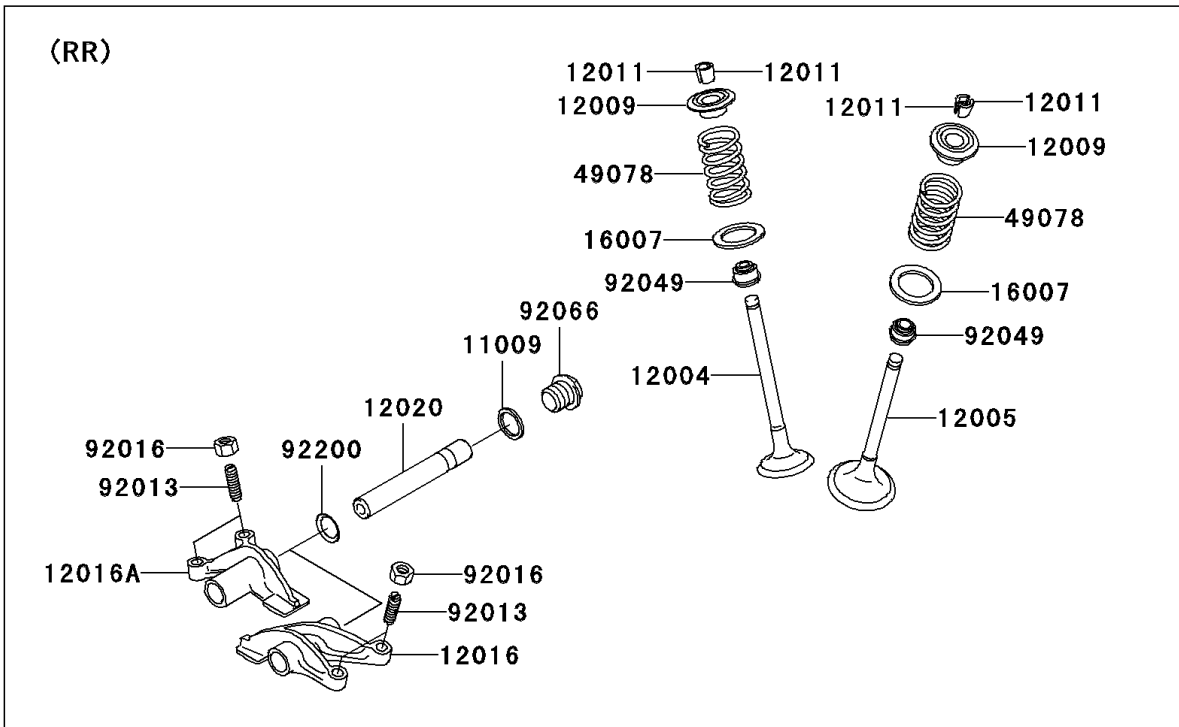

# 2008 Teryx® 750 4x4 LE PARTS DIAGRAM

Valve(s)

E1210

## 2008 Teryx® 750 4x4 LE PARTS LIST

Valve(s)

ITEM NAME	PART NUMBER	QUANTITY
GASKET,14X18X1.5 (Ref # 11009)	11009-1430	4
VALVE-INTAKE (Ref # 12004)	12004-0007	4
VALVE-EXHAUST (Ref # 12005)	12005-0047	4
RETAINER-VALVE SPRING (Ref # 12009)	12009-1056	8
COLLET (Ref # 12011)	12011-1051	16
ARM-ROCKER,EXHAUST (Ref # 12016)	12016-1128	2
ARM-ROCKER,INTAKE (Ref # 12016A)	12016-1129	2
SHAFT-ROCKER (Ref # 12020)	12020-0004	4
SEAT-SPRING,17.5X23.8X0.5 (Ref # 16007)	16007-1178	8
SPRING-ENGINE VALVE (Ref # 49078)	49078-0014	8
SCREW,6MM (Ref # 92013)	92013-009	8
NUT,6MM (Ref # 92016)	92016-061	8
SEAL-OIL,VSB58.558 (Ref # 92049)	92049-1218	8
PLUG,DRAIN (Ref # 92066)	92066-2196	4
WASHER,13X17X0.3 (Ref # 92200)	92200-1508	4