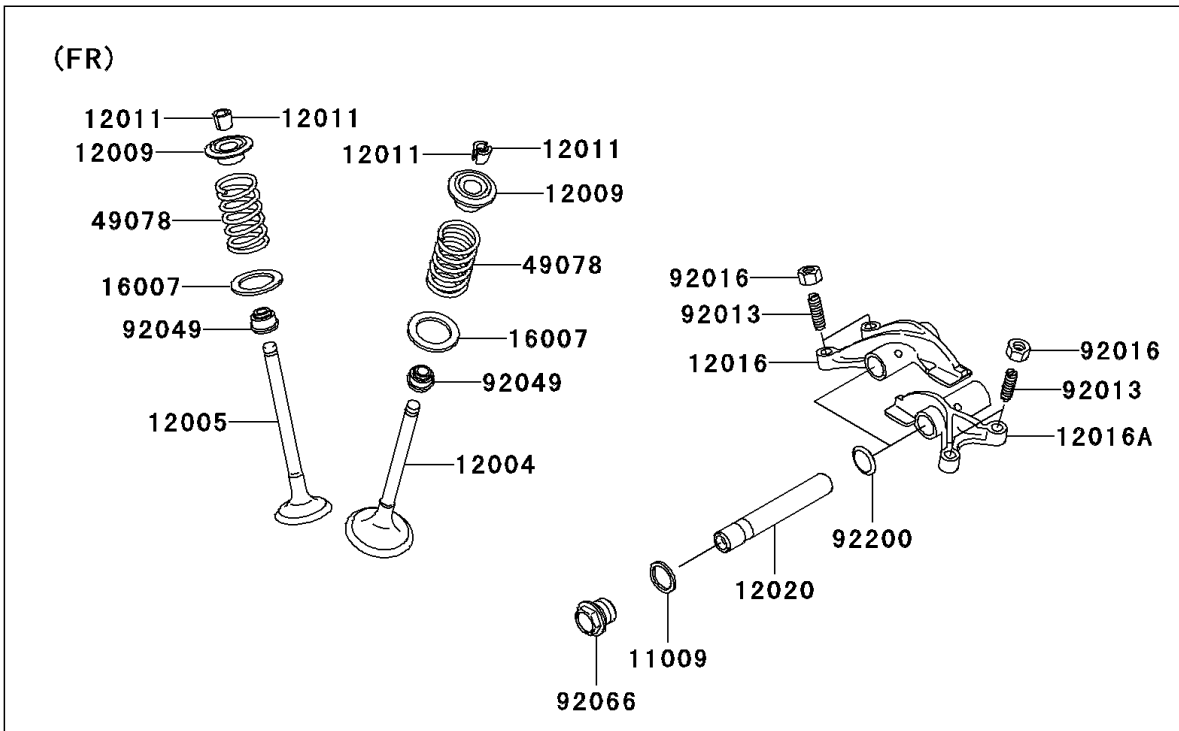

# 2008 Teryx® 750 4x4 LE PARTS DIAGRAM

Valve(s)

E1210

## 2008 Teryx® 750 4x4 LE PARTS LIST

Valve(s)

ITEM NAME	PART NUMBER	QUANTITY
GASKET,14X18X1.5 (Ref # 11009)	11009-1430	4
VALVE-INTAKE (Ref # 12004)	12004-0007	4
VALVE-EXHAUST (Ref # 12005)	12005-0047	4
RETAINER-VALVE SPRING (Ref # 12009)	12009-1056	8
COLLET (Ref # 12011)	12011-1051	16
ARM-ROCKER,EXHAUST (Ref # 12016)	12016-1128	2
ARM-ROCKER,INTAKE (Ref # 12016A)	12016-1129	2
SHAFT-ROCKER (Ref # 12020)	12020-0004	4
SEAT-SPRING,17.5X23.8X0.5 (Ref # 16007)	16007-1178	8
SPRING-ENGINE VALVE (Ref # 49078)	49078-0014	8
SCREW,6MM (Ref # 92013)	92013-009	8
NUT,6MM (Ref # 92016)	92016-061	8
SEAL-OIL,VSB58.558 (Ref # 92049)	92049-1218	8
PLUG,DRAIN (Ref # 92066)	92066-2196	4
WASHER,13X17X0.3 (Ref # 92200)	92200-1508	4