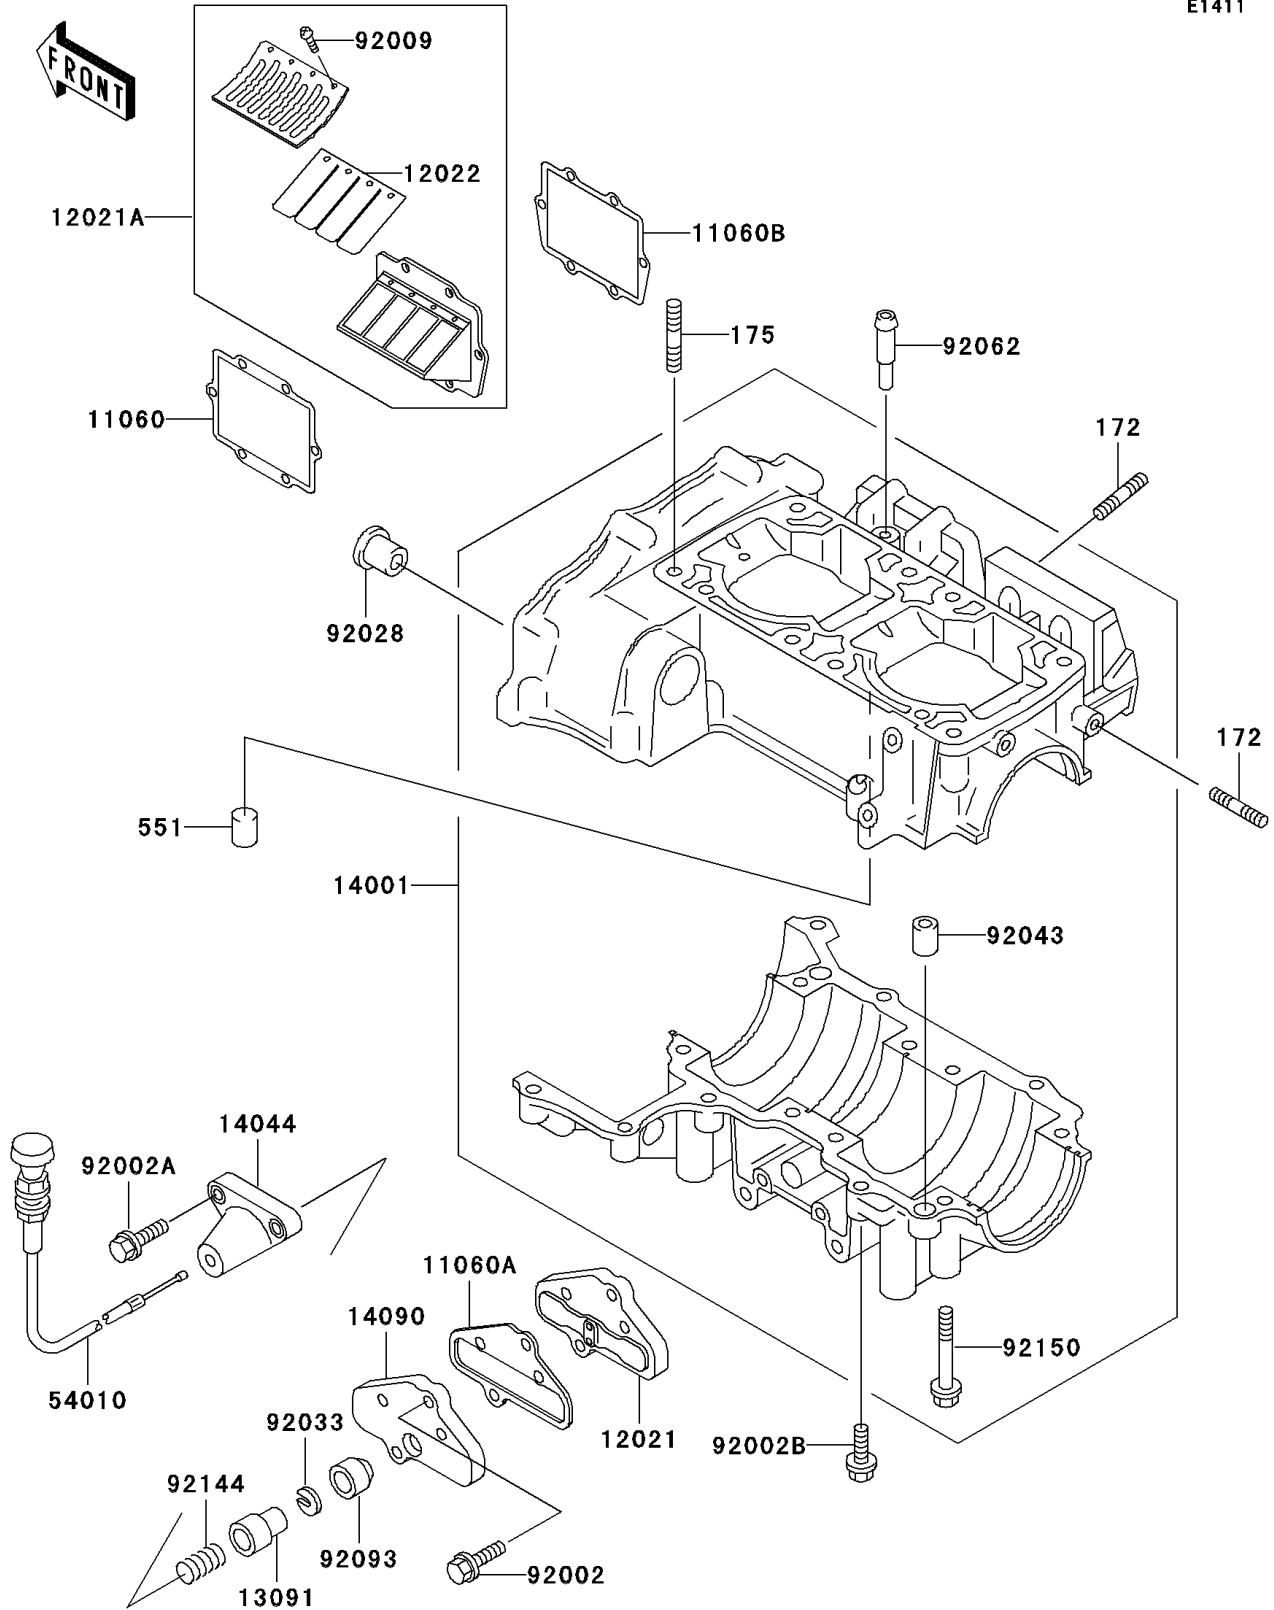

1998 750 STX PARTS DIAGRAM

Crankcase

E1411

1998 750 STX PARTS LIST

Crankcase

ITEM NAME	PART NUMBER	QUANTITY
BOLT-STUD (Ref # 172)	172R0620	14
BOLT-STUD-FINE (Ref # 175)	175R1035	8
PIN-DOWEL (Ref # 551)	551R0612	1
GASKET, REED VALVE (Ref # 11060)	11060-3717	2
GASKET, CONTROL VALVE (Ref # 11060A)	11060-3723	1
GASKET, REED VALVE (Ref # 11060B)	11060-3757	2
VALVE-ASSY-REED, CONTROL (Ref # 12021)	12021-3707	1
VALVE-ASSY-REED (Ref # 12021A)	12021-3708	2
VALVE-REED (Ref # 12022)	12022-3703	4
HOLDER (Ref # 13091)	13091-3707	1
SET-CRANKCASE (Ref # 14001)	14001-5346	1
HOLDER-CABLE (Ref # 14044)	14044-3702	1
COVER, CONTROL VALVE (Ref # 14090)	14090-3734	1
CABLE, CONTROL VALVE (Ref # 54010)	54010-3708	1
BOLT, 6X25 (Ref # 92002)	92002-3714	2
BOLT, 6X45 (Ref # 92002A)	92002-3717	2
BOLT, 6X30 (Ref # 92002B)	92002-3726	7
SCREW, 3X6 (Ref # 92009)	92009-1371	16
BUSHING (Ref # 92028)	92028-3718	1
RING-SNAP (Ref # 92033)	92033-3708	1
PIN, DOWEL, 10X14 (Ref # 92043)	92043-1037	2
NOZZLE (Ref # 92062)	92062-3705	1
SEAL (Ref # 92093)	92093-3703	1
SPRING (Ref # 92144)	92144-3701	1
BOLT, 8X65 (Ref # 92150)	92150-3708	8