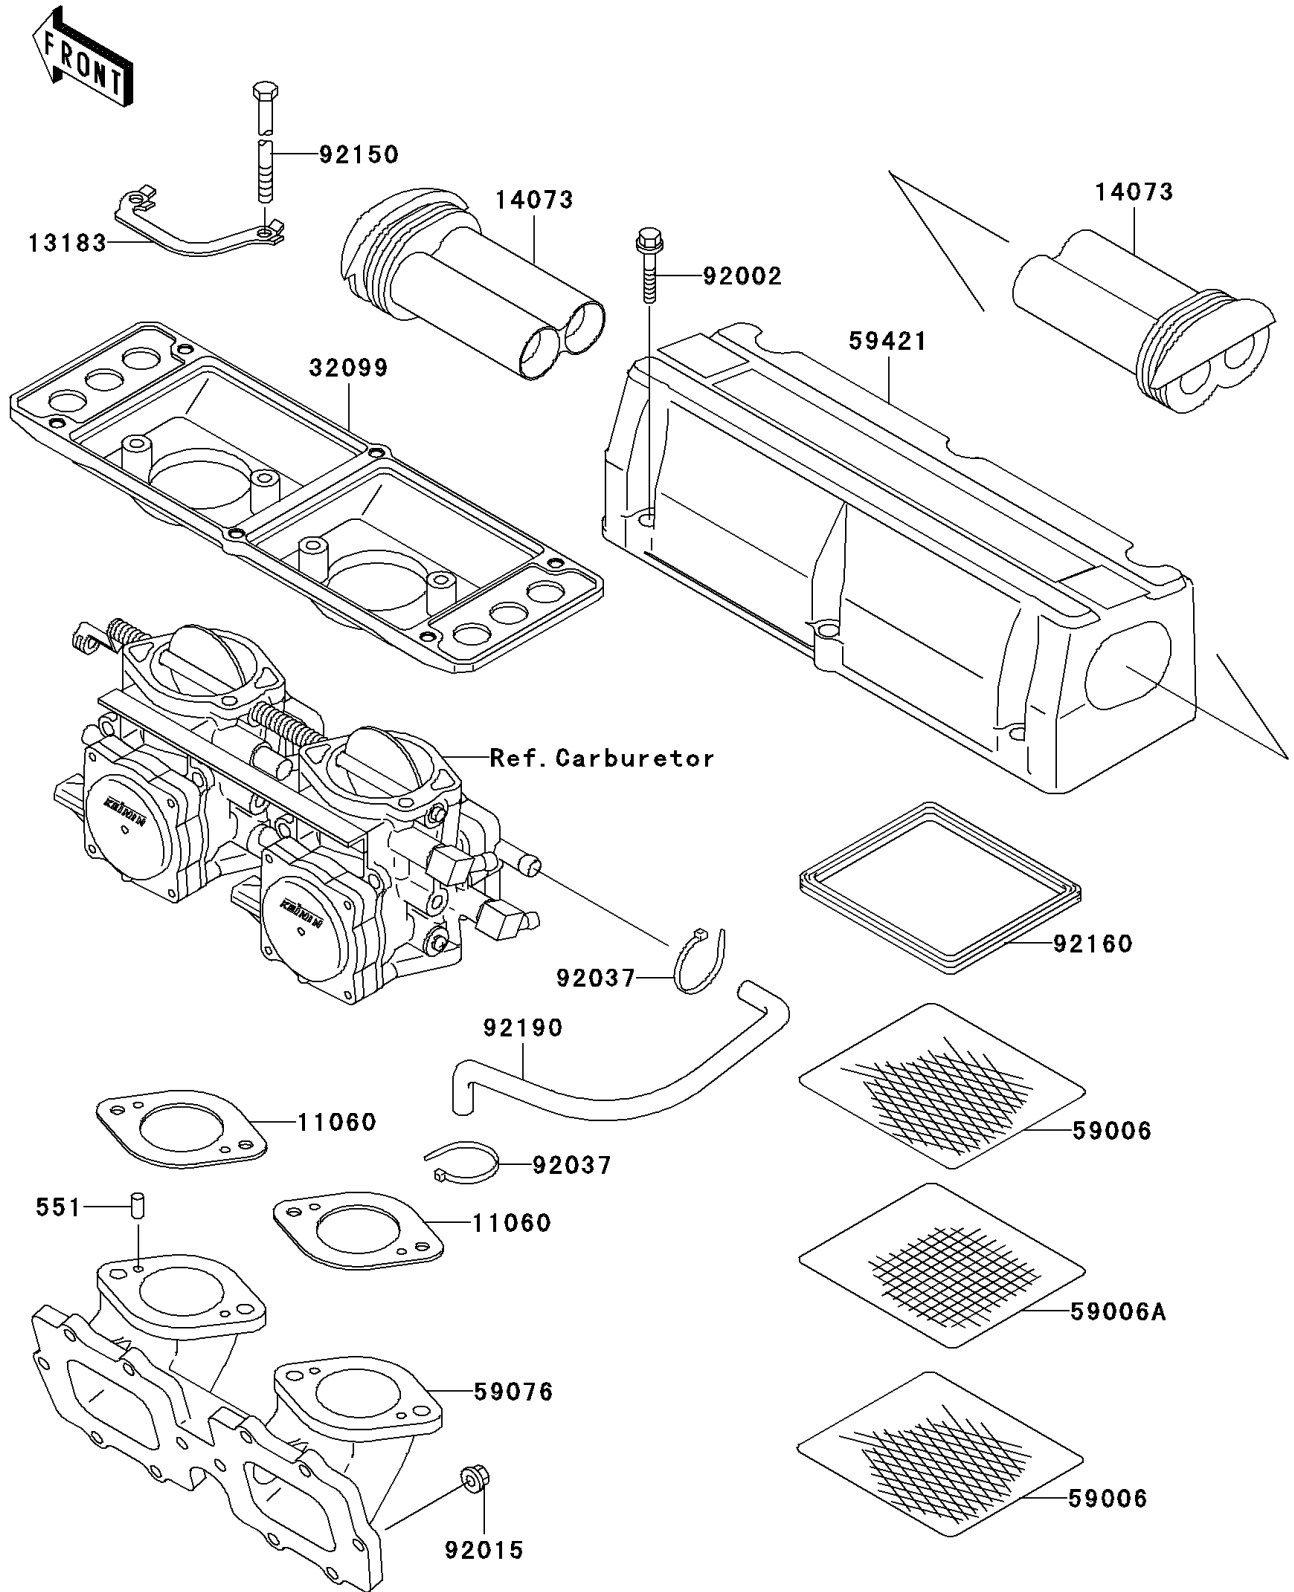

# 1998 750 STX PARTS DIAGRAM

Flame Arrester

E1614

# 1998 750 STX PARTS LIST

## Flame Arrester

| ITEM NAME                     | PART NUMBER | QUANTITY |
|-------------------------------|-------------|----------|
| PIN-DOWEL (Ref # 551)         | 551R0408    | 4        |
| GASKET (Ref # 11060)          | 11060-3758  | 2        |
| PLATE (Ref # 13183)           | 13183-3726  | 2        |
| DUCT (Ref # 14073)            | 14073-3745  | 2        |
| CASE (Ref # 32099)            | 32099-3770  | 1        |
| ARRESTER-FLAME (Ref # 59006)  | 59006-3707  | 4        |
| ARRESTER-FLAME (Ref # 59006A) | 59006-3708  | 2        |
| MANIFOLD-INTAKE (Ref # 59076) | 59076-3721  | 1        |
| COVER-INTAKE (Ref # 59421)    | 59421-3719  | 1        |
| BOLT,6X30 (Ref # 92002)       | 92002-3726  | 6        |
| NUT,6MM (Ref # 92015)         | 92015-3767  | 12       |
| CLAMP (Ref # 92037)           | 92037-1173  | 2        |
| BOLT,6X125 (Ref # 92150)      | 92150-3784  | 4        |
| DAMPER (Ref # 92160)          | 92160-3704  | 2        |
| TUBE (Ref # 92190)            | 92190-3965  | 1        |