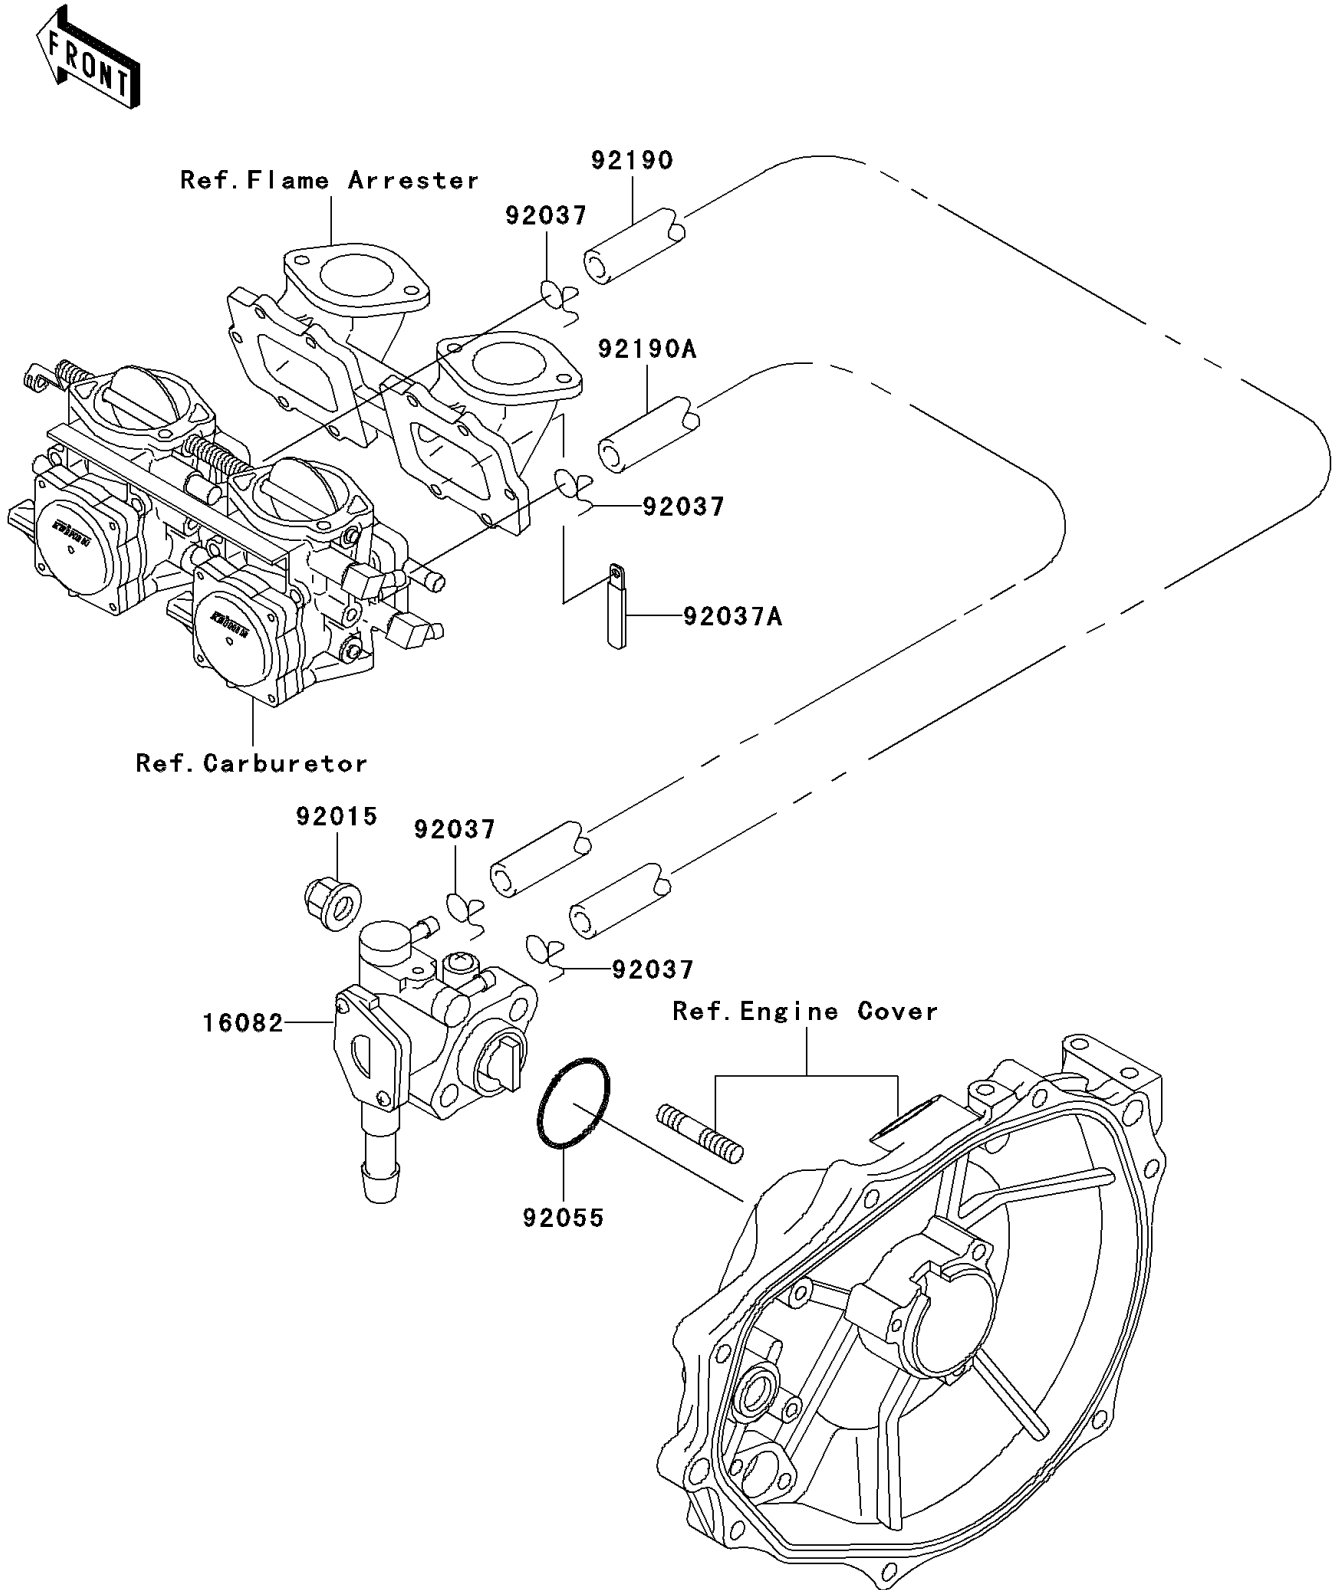

# 1998 750 STX PARTS DIAGRAM

Oil Pump

E1710

# 1998 750 STX PARTS LIST

## Oil Pump

ITEM NAME	PART NUMBER	QUANTITY
PUMP-ASSY-OIL (Ref # 16082)	16082-3718	1
NUT,CAP,6MM (Ref # 92015)	92015-1385	2
CLAMP (Ref # 92037)	92037-3722	4
CLAMP,L=100 (Ref # 92037A)	92037-3736	2
RING-O,19.5X1.5 (Ref # 92055)	92055-055	1
TUBE,3X6X420 (Ref # 92190)	92190-3945	1
TUBE,RR,CARBURETOR (Ref # 92190A)	92190-3967	1