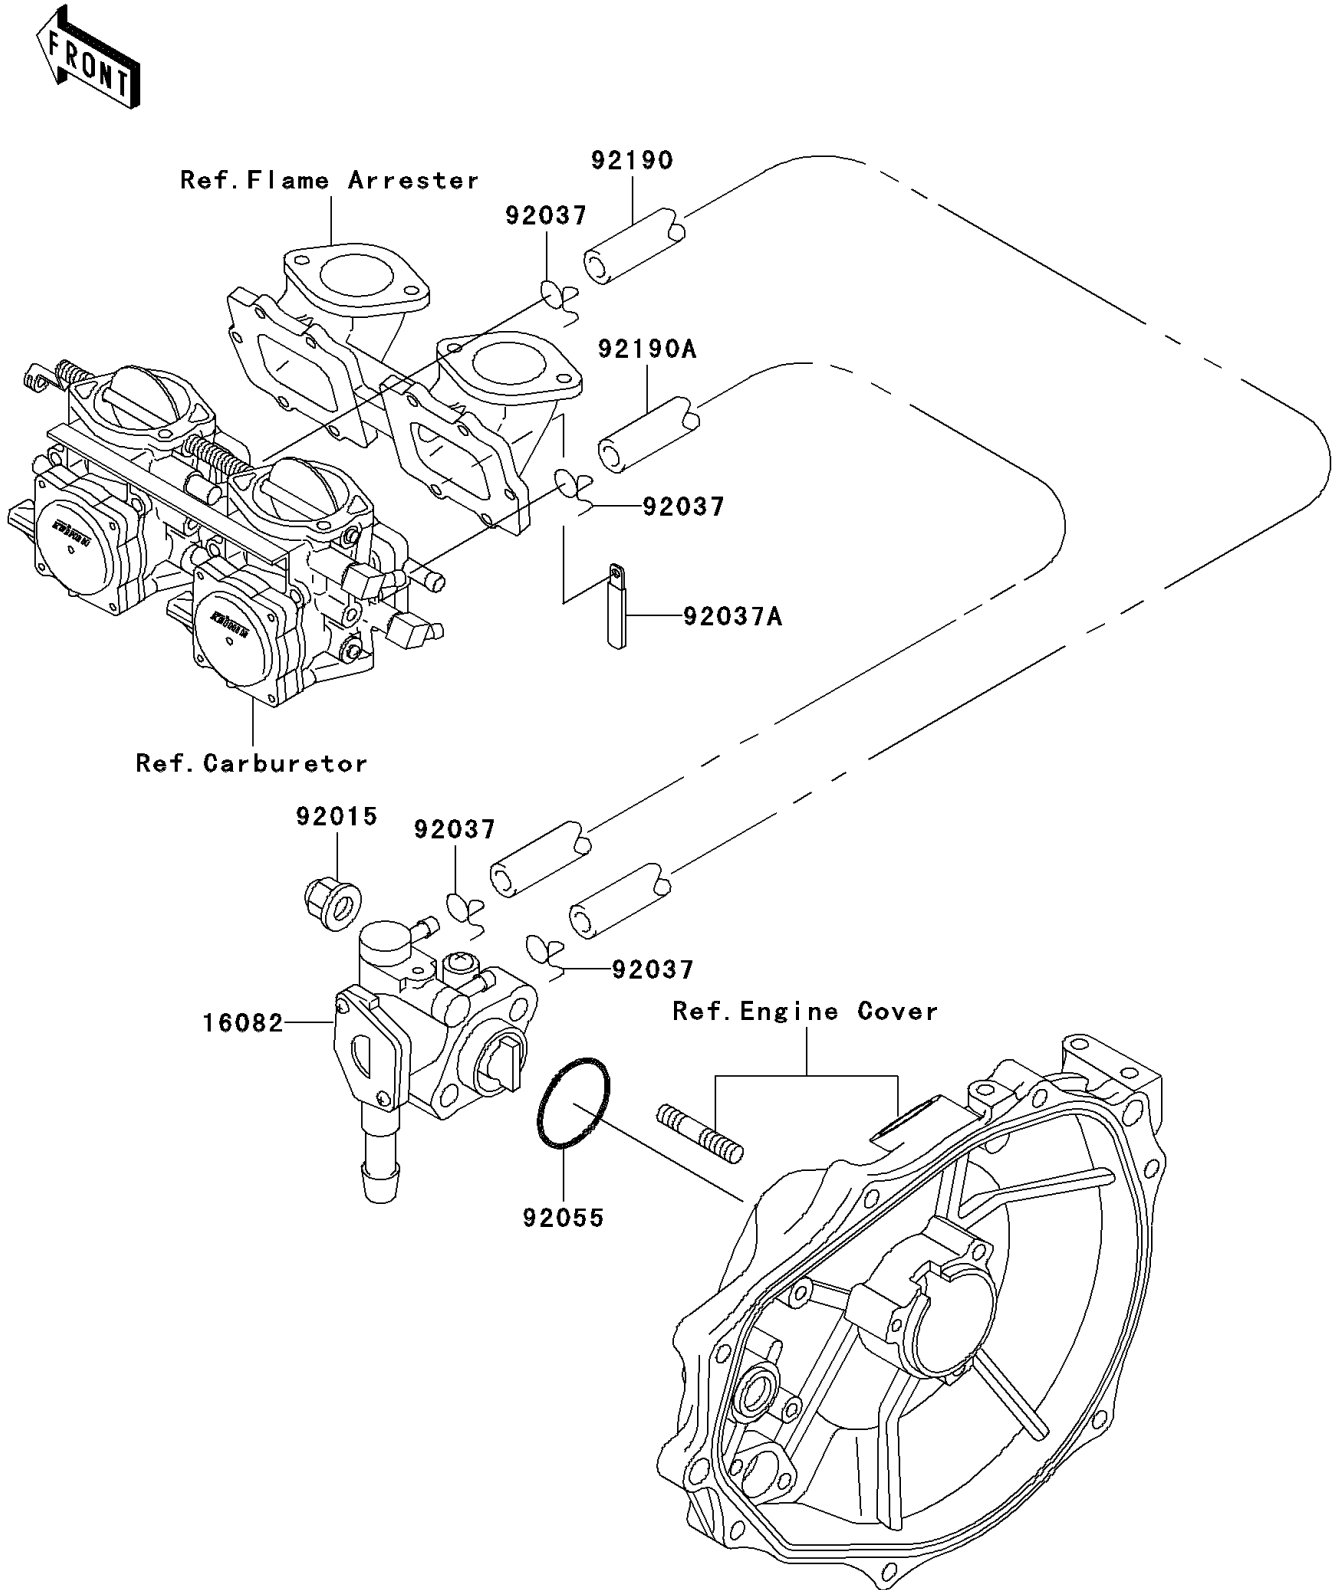

1998 750 STX PARTS DIAGRAM

Oil Pump

E1710

1998 750 STX PARTS LIST

Oil Pump

ITEM NAME	PART NUMBER	QUANTITY
PUMP-ASSY-OIL (Ref # 16082)	16082-3718	1
NUT,CAP,6MM (Ref # 92015)	92015-1385	2
CLAMP (Ref # 92037)	92037-3722	4
CLAMP,L=100 (Ref # 92037A)	92037-3736	2
RING-O,19.5X1.5 (Ref # 92055)	92055-055	1
TUBE,3X6X420 (Ref # 92190)	92190-3945	1
TUBE,RR,CARBURETOR (Ref # 92190A)	92190-3967	1