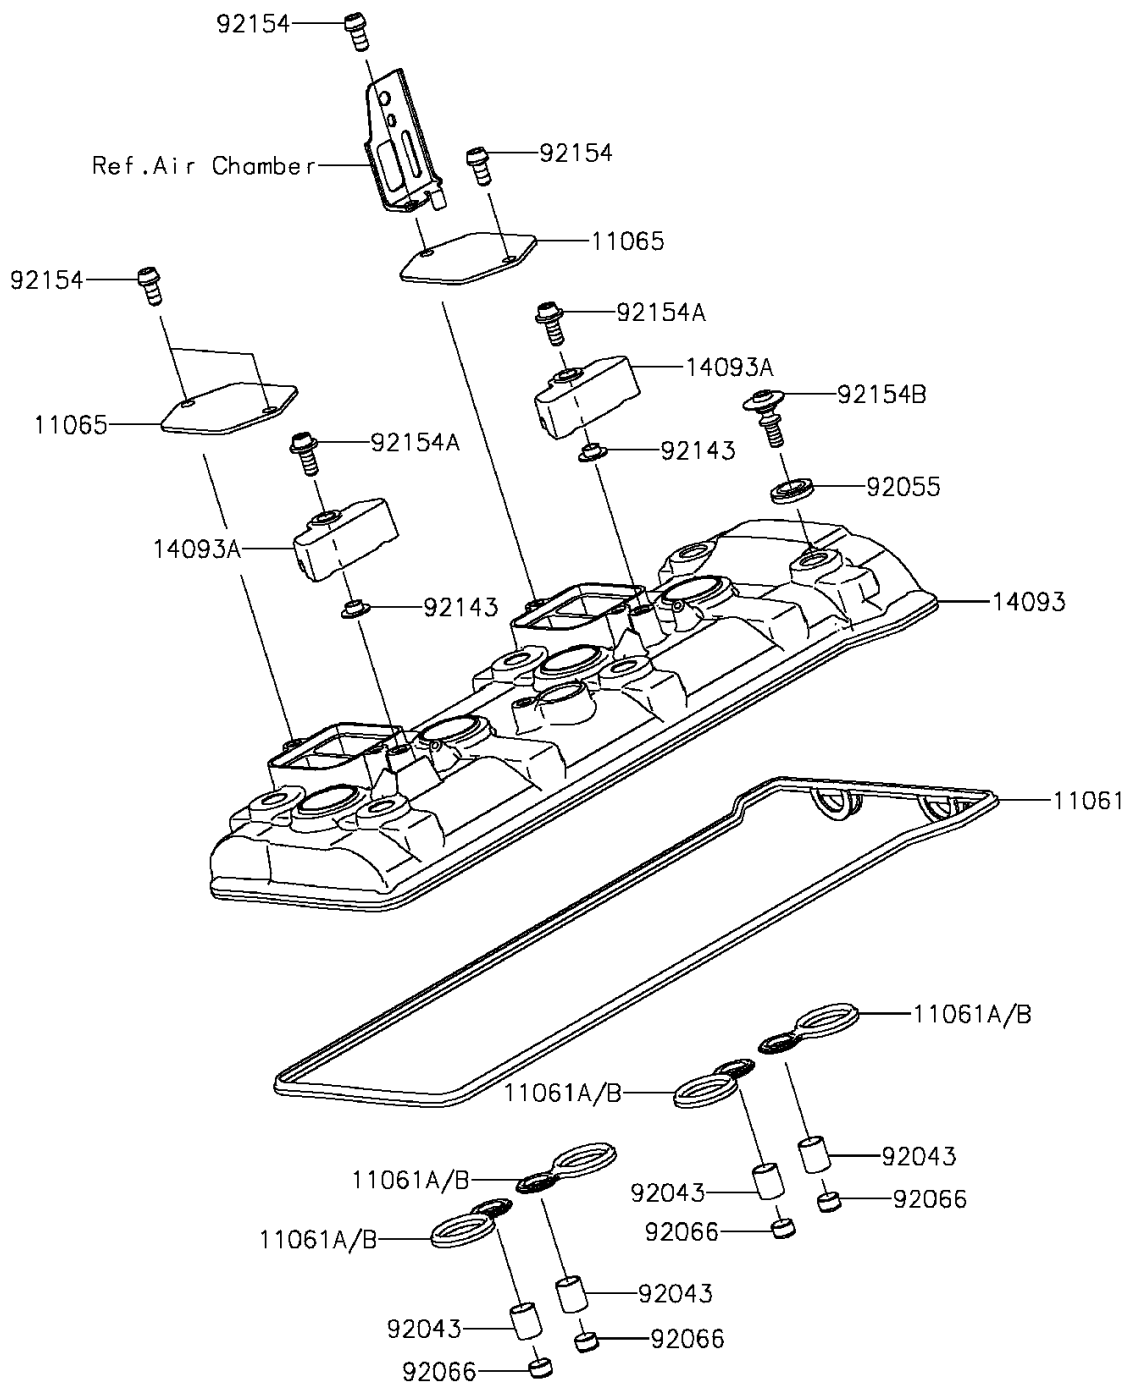

# 2016 NINJA H2™ R PARTS DIAGRAM

Cylinder Head Cover

E1112

# 2016 NINJA H2™R PARTS LIST

Cylinder Head Cover

ITEM NAME	PART NUMBER	QUANTITY
-----------	-------------	----------