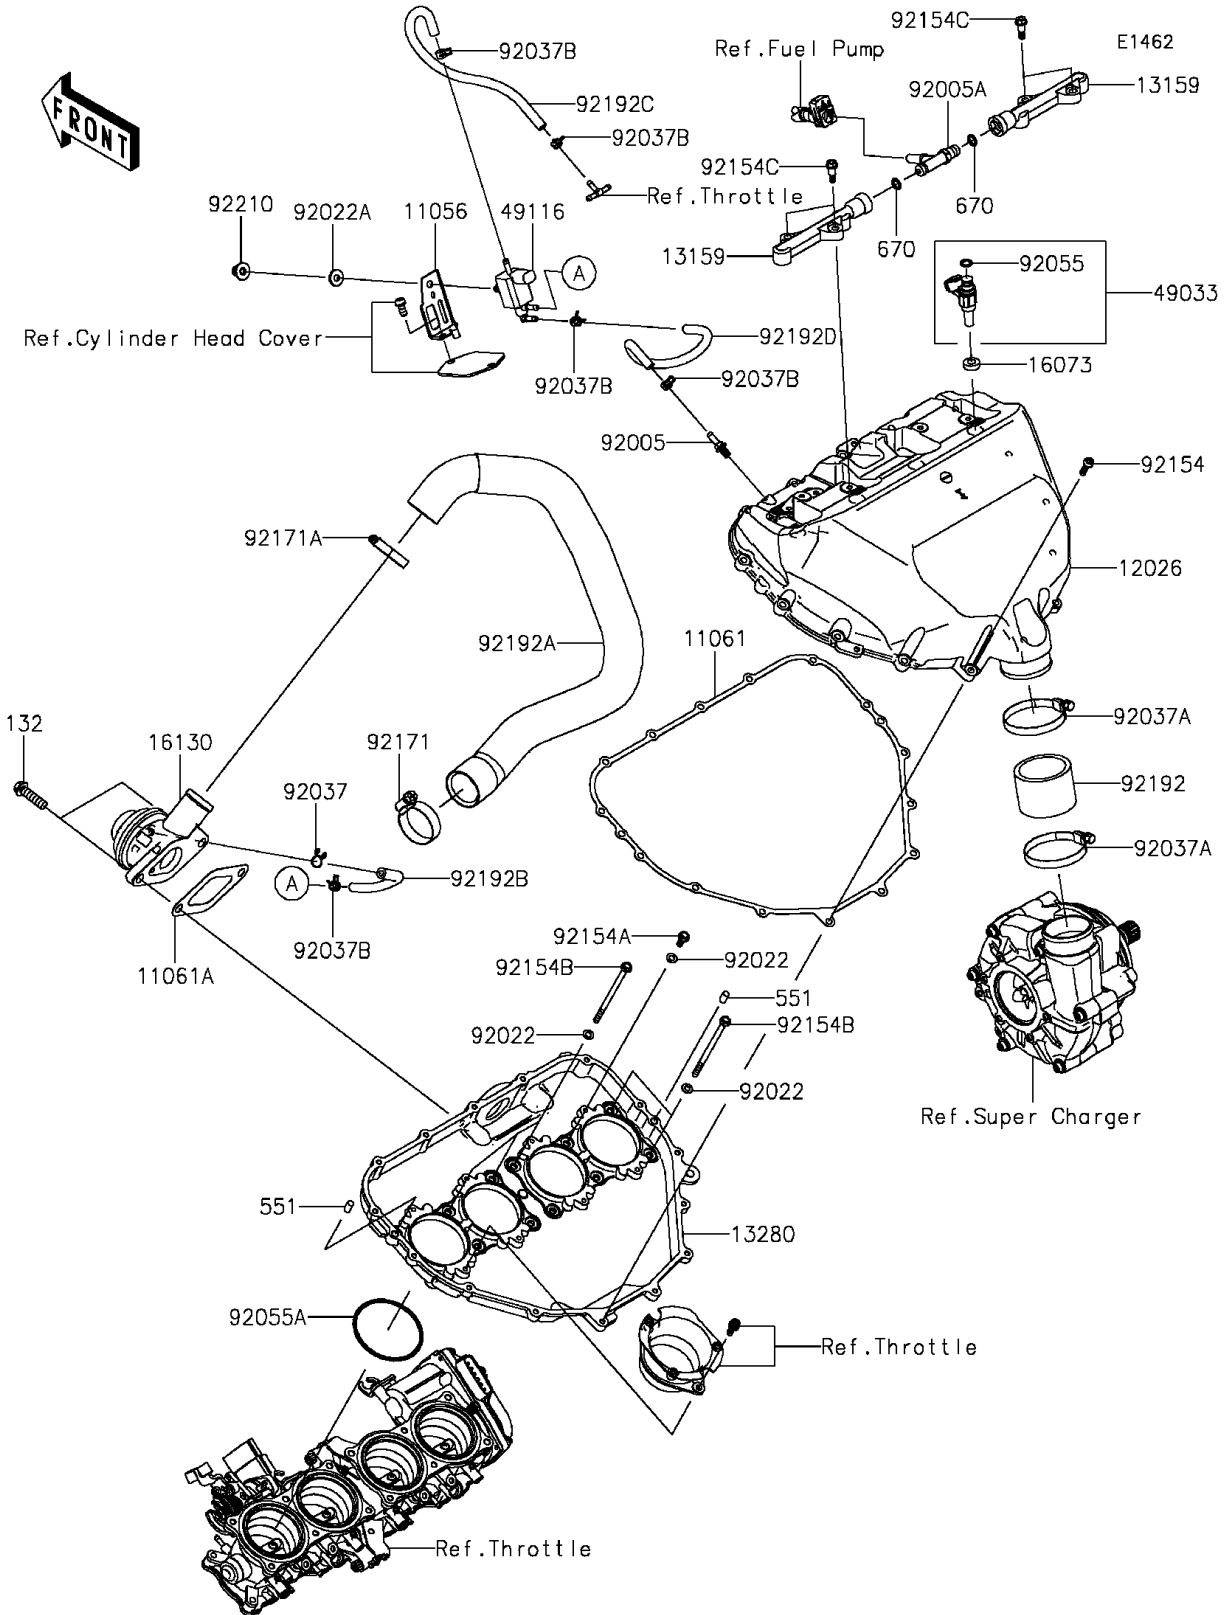

2015 NINJA H2™ R PARTS DIAGRAM

Air Chamber

2015 NINJA H2™ R PARTS LIST

Air Chamber

ITEM NAME	PART NUMBER	QUANTITY
BOLT-FLANGED-SMALL,8X30 (Ref # 132)	132BC0830	2
PIN-DOWEL,6X12 (Ref # 551)	551A0612	2
O RING,8MM (Ref # 670)	670E1508	2
BRACKET,SOLENOID VALVE (Ref # 11056)	11056-4452	1
GASKET,CHAMBER (Ref # 11061)	11061-0949	1
GASKET,BLOWOFF VALVE (Ref # 11061A)	11061-0950	1
CHAMBER,INTAKE (Ref # 12026)	12026-0012	1
CONNECTOR (Ref # 13159)	13159-0016	2
HOLDER,CHAMBER (Ref # 13280)	13280-0801	1
INSULATOR (Ref # 16073)	16073-0129	4
VALVE-ASSY-RELIEF,BLOWOFF (Ref # 16130)	16130-0004	1
NOZZLE-INJECTION (Ref # 49033)	49033-0035	4
VALVE-ASSY,SOLENOID (Ref # 49116)	49116-0041	1
FITTING (Ref # 92005)	92005-0056	1
FITTING (Ref # 92005A)	92005-0125	1
WASHER,5.5X10.5X0.8 (Ref # 92022)	92022-037	12
WASHER,6.5X16X2 (Ref # 92022A)	92022-1342	1
CLAMP,TUBE (Ref # 92037)	92037-147	1
CLAMP,RESERVE TANK (Ref # 92037A)	92037-1586	2
CLAMP,7.8MM (Ref # 92037B)	92037-2116	5
RING-O,INJECTION NOZZLE (Ref # 92055)	92055-0124	4
RING-O,65.8X3 (Ref # 92055A)	92055-0815	4
BOLT,SOCKET,5X18 (Ref # 92154)	92154-1450	15
BOLT,FLANGED,5X14 (Ref # 92154A)	92154-1680	7
BOLT,FLANGED,5X95 (Ref # 92154B)	92154-1681	5
BOLT (Ref # 92154C)	92154-1764	4
CLAMP (Ref # 92171)	92171-0058	1
CLAMP (Ref # 92171A)	92171-0179	1
TUBE,DIFFUSER (Ref # 92192)	92192-1415	1

2015 NINJA H2™ R PARTS LIST

Air Chamber

ITEM NAME	PART NUMBER	QUANTITY
TUBE,BLOWOFF VALVE-AIR FILTER (Ref # 92192A)	92192-1416	1
TUBE,SOLENOID-BLOWOFF VALVE (Ref # 92192B)	92192-1417	1
TUBE,SOLENOID-THROTTLE BODY (Ref # 92192C)	92192-1418	1
TUBE,SOLENOID-CHAMBER (Ref # 92192D)	92192-1419	1
NUT,CAP,6MM (Ref # 92210)	92210-0170	1