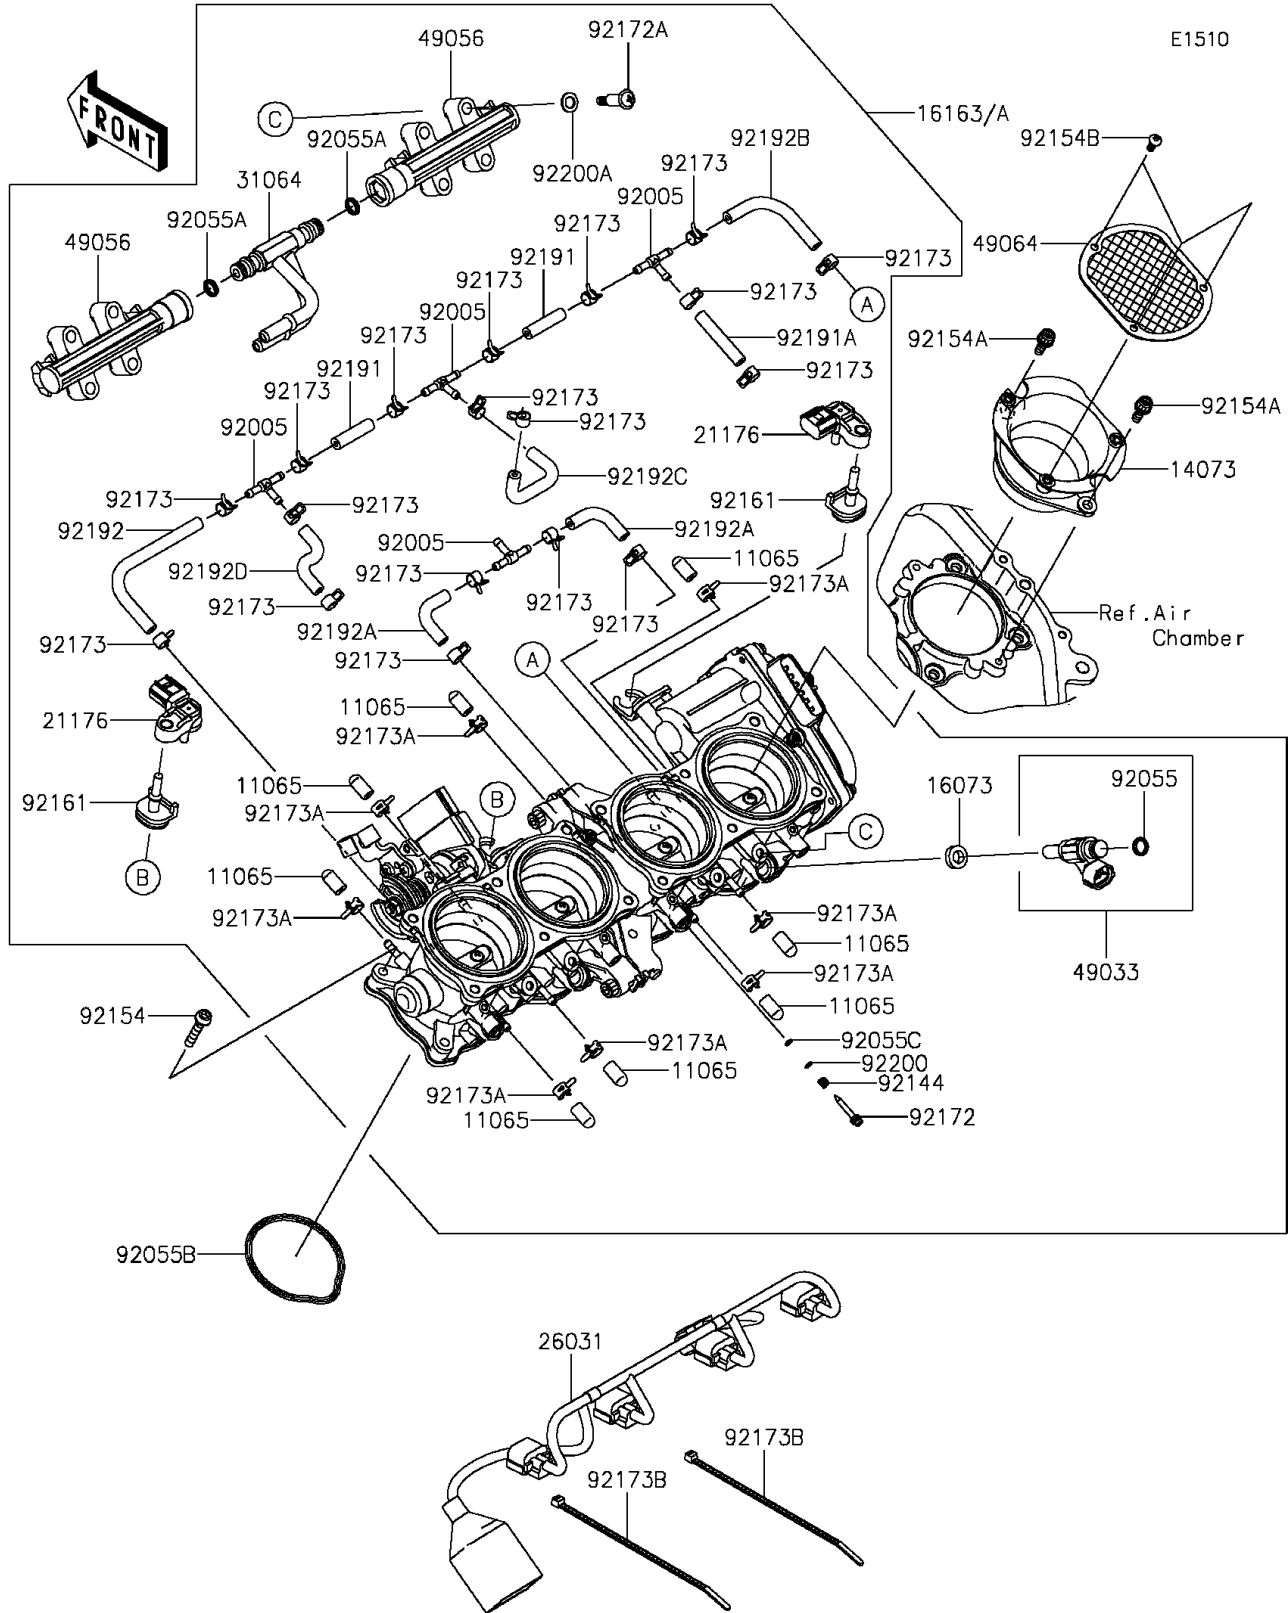

2015 NINJA H2™ R PARTS DIAGRAM

Throttle

2015 NINJA H2™ R PARTS LIST

Throttle

ITEM NAME	PART NUMBER	QUANTITY
CAP (Ref # 11065)	11065-0904	8
DUCT,AIR FANNEL (Ref # 14073)	14073-0804	4
INSULATOR (Ref # 16073)	16073-0825	4
THROTTLE-ASSY (Ref # 16163)	16163-0847	1
SENSOR,BOOST (Ref # 21176)	21176-3777	2
HARNESS (Ref # 26031)	26031-1782	1
PIPE-COMP (Ref # 31064)	31064-0674	1
NOZZLE-INJECTION (Ref # 49033)	49033-0035	4
PIPE-INJECTION (Ref # 49056)	49056-0037	2
FILTER-AIR (Ref # 49064)	49064-0004	4
FITTING (Ref # 92005)	92005-1380	4
RING-O,INJECTION NOZZLE (Ref # 92055)	92055-0124	4
RING-O (Ref # 92055A)	92055-0761	2
RING-O (Ref # 92055B)	92055-0817	4
RING-O (Ref # 92055C)	92055-0840	4
SPRING,PILOT AIR SCREW (Ref # 92144)	92144-1674	4
BOLT,SOCKET,5X28 (Ref # 92154)	92154-1451	7
BOLT,SOCKET,5X16 (Ref # 92154A)	92154-1568	8
BOLT,TORX,4X10 (Ref # 92154B)	92154-1790	12
DAMPER (Ref # 92161)	92161-0673	2
SCREW,PILOT AIR (Ref # 92172)	92172-0156	4
SCREW,PIPE INJECTION (Ref # 92172A)	92172-0828	4
CLAMP (Ref # 92173)	92173-1420	18
CLAMP (Ref # 92173A)	92173-1421	8
CLAMP (Ref # 92173B)	92173-1470	2
TUBE,3.2X7.4X30 (Ref # 92191)	92191-1550	2
TUBE,3.2X7.4X40 (Ref # 92191A)	92191-1551	1
TUBE (Ref # 92192)	92192-0131	1
TUBE (Ref # 92192A)	92192-1445	2

2015 NINJA H2™R PARTS LIST

Throttle

ITEM NAME	PART NUMBER	QUANTITY
TUBE (Ref # 92192B)	92192-1446	1
TUBE (Ref # 92192C)	92192-1492	1
TUBE (Ref # 92192D)	92192-1493	1
WASHER,PILOT AIR SCREW (Ref # 92200)	92200-1564	4
WASHER (Ref # 92200A)	92200-3807	4