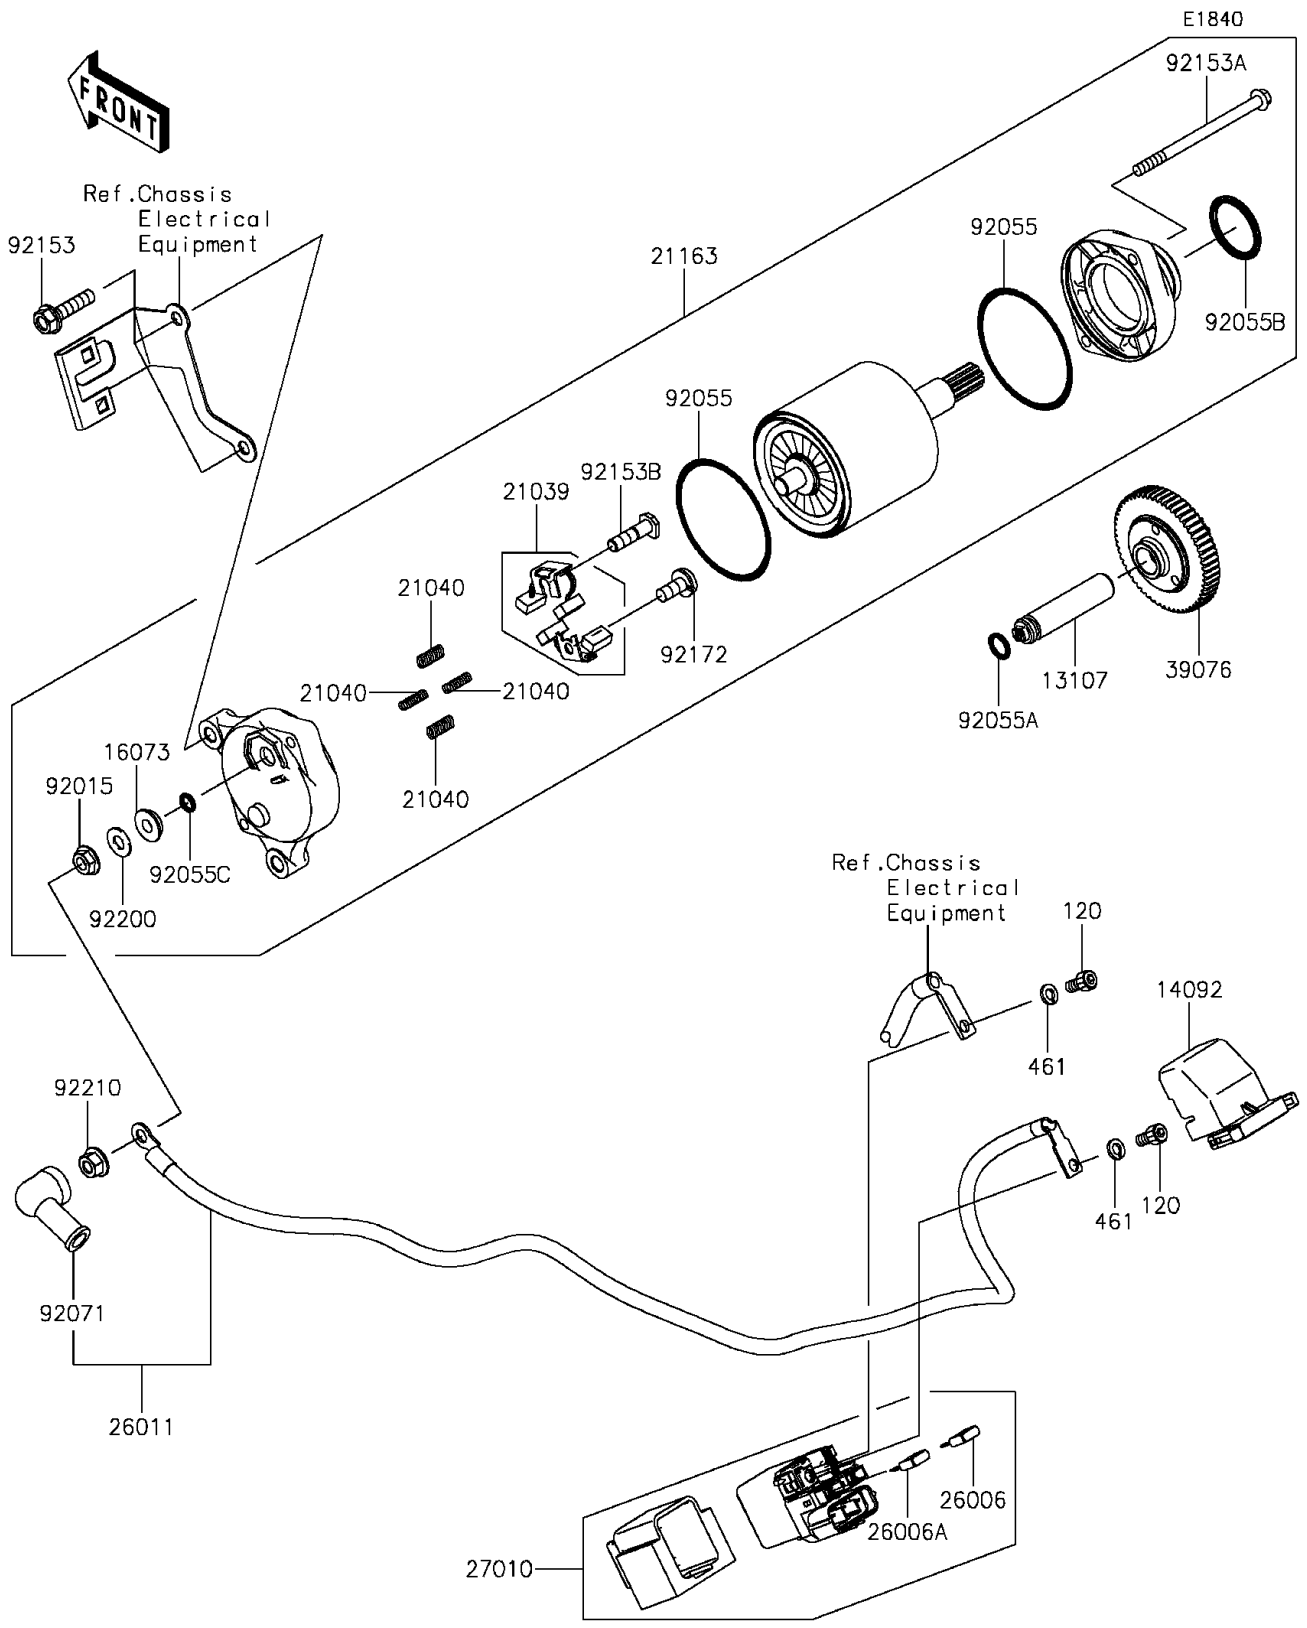

# 2015 NINJA H2™ R PARTS DIAGRAM

## Starter Motor

## 2015 NINJA H2™ R PARTS LIST

### Starter Motor

ITEM NAME	PART NUMBER	QUANTITY
BOLT-SOCKET,5X10 (Ref # 120)	120CB0510	2
WASHER-SPRING,5MM (Ref # 461)	461DA0500	2
SHAFT (Ref # 13107)	13107-0813	1
COVER (Ref # 14092)	14092-0109	1
INSULATOR (Ref # 16073)	16073-0053	1
BRUSH,CARBON (Ref # 21039)	21039-0004	1
SPRING-BRUSH (Ref # 21040)	21040-0003	4
STARTER-ELECTRIC (Ref # 21163)	21163-0750	1
FUSE,MINI BLADE,15A,BLUE (Ref # 26006)	26006-0001	1
FUSE,MINI BLADE,30A,GREEN (Ref # 26006A)	26006-1080	1
WIRE-LEAD (Ref # 26011)	26011-0910	1
SWITCH (Ref # 27010)	27010-0773	1
LIMITER (Ref # 39076)	39076-0025	1
NUT,STARTER MOTOR (Ref # 92015)	92015-1476	1
RING-O (Ref # 92055)	92055-0136	2
RING-O,8.8X1.9 (Ref # 92055A)	92055-099	1
RING-O (Ref # 92055B)	92055-1276	1
RING-O,4.5X2.0 (Ref # 92055C)	92055-1370	1
GROMMET (Ref # 92071)	92071-0024	1
BOLT,FLANGED,6X25 (Ref # 92153)	92153-1592	2
BOLT (Ref # 92153A)	92153-1850	2
BOLT (Ref # 92153B)	92153-1866	1
SCREW (Ref # 92172)	92172-0334	1
WASHER (Ref # 92200)	92200-0386	1
NUT,6MM (Ref # 92210)	92210-0188	1