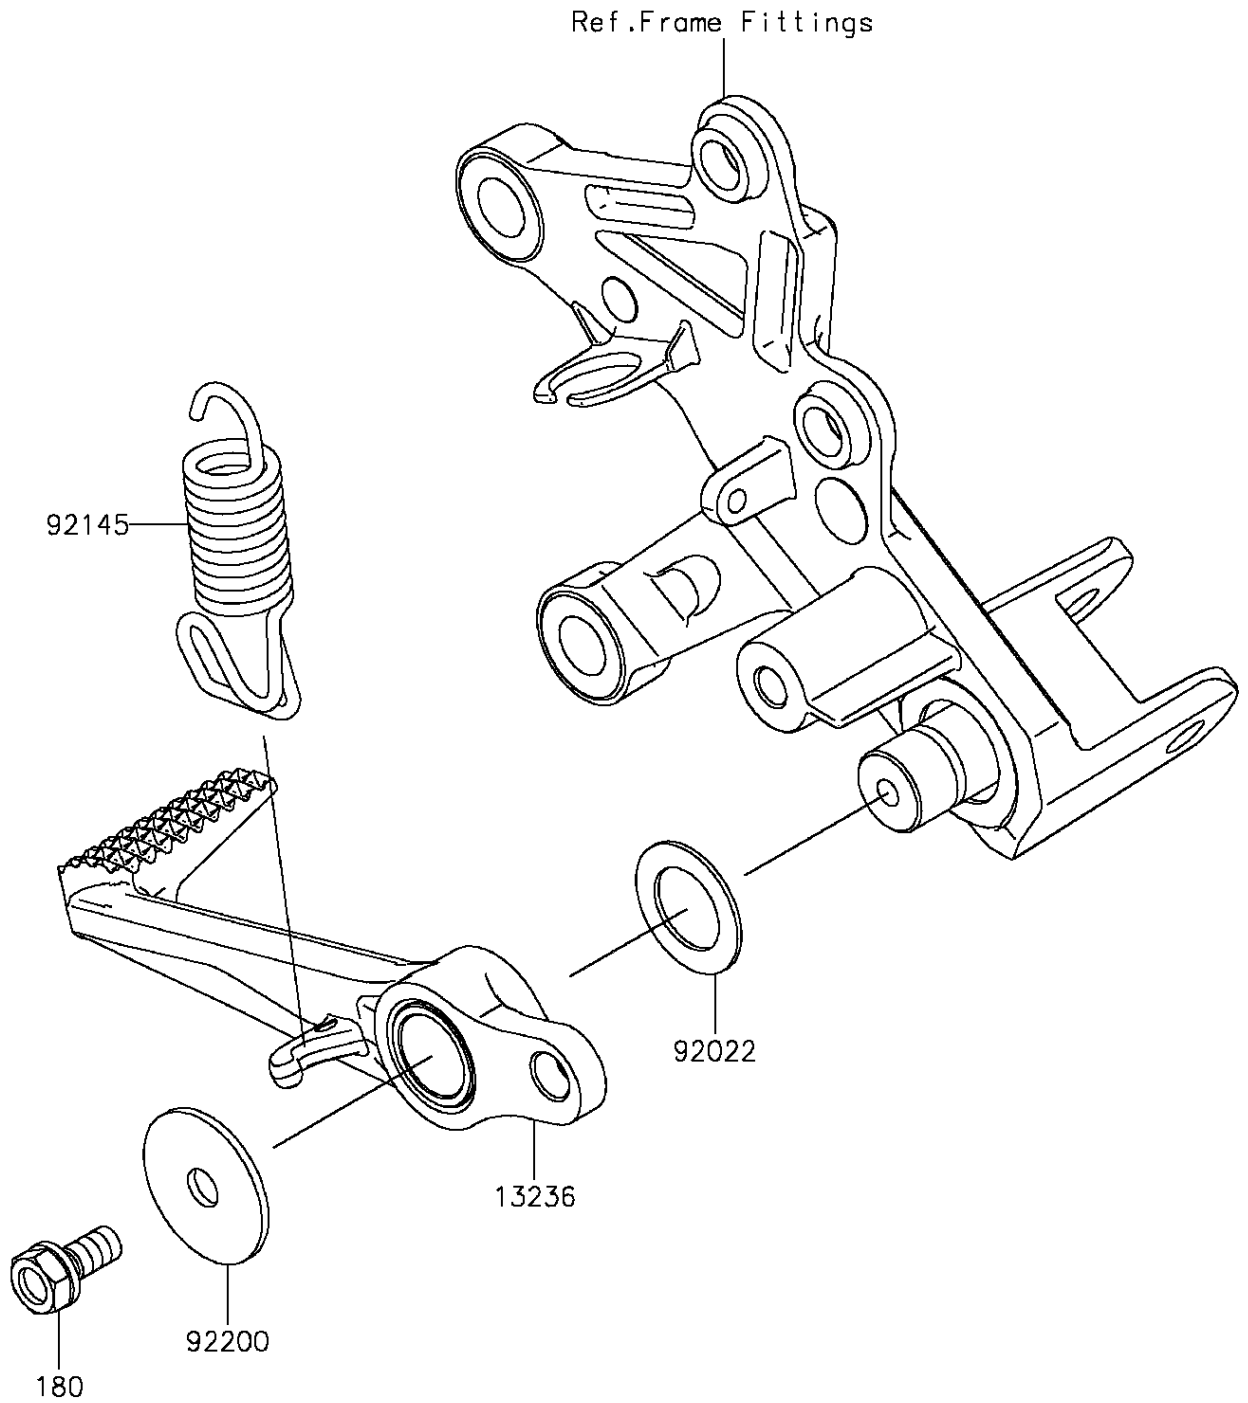

# 2016 NINJA H2™ R PARTS DIAGRAM

Brake Pedal/Torque Link

F2260

# 2016 NINJA H2™R PARTS LIST

Brake Pedal/Torque Link

ITEM NAME	PART NUMBER	QUANTITY
-----------	-------------	----------