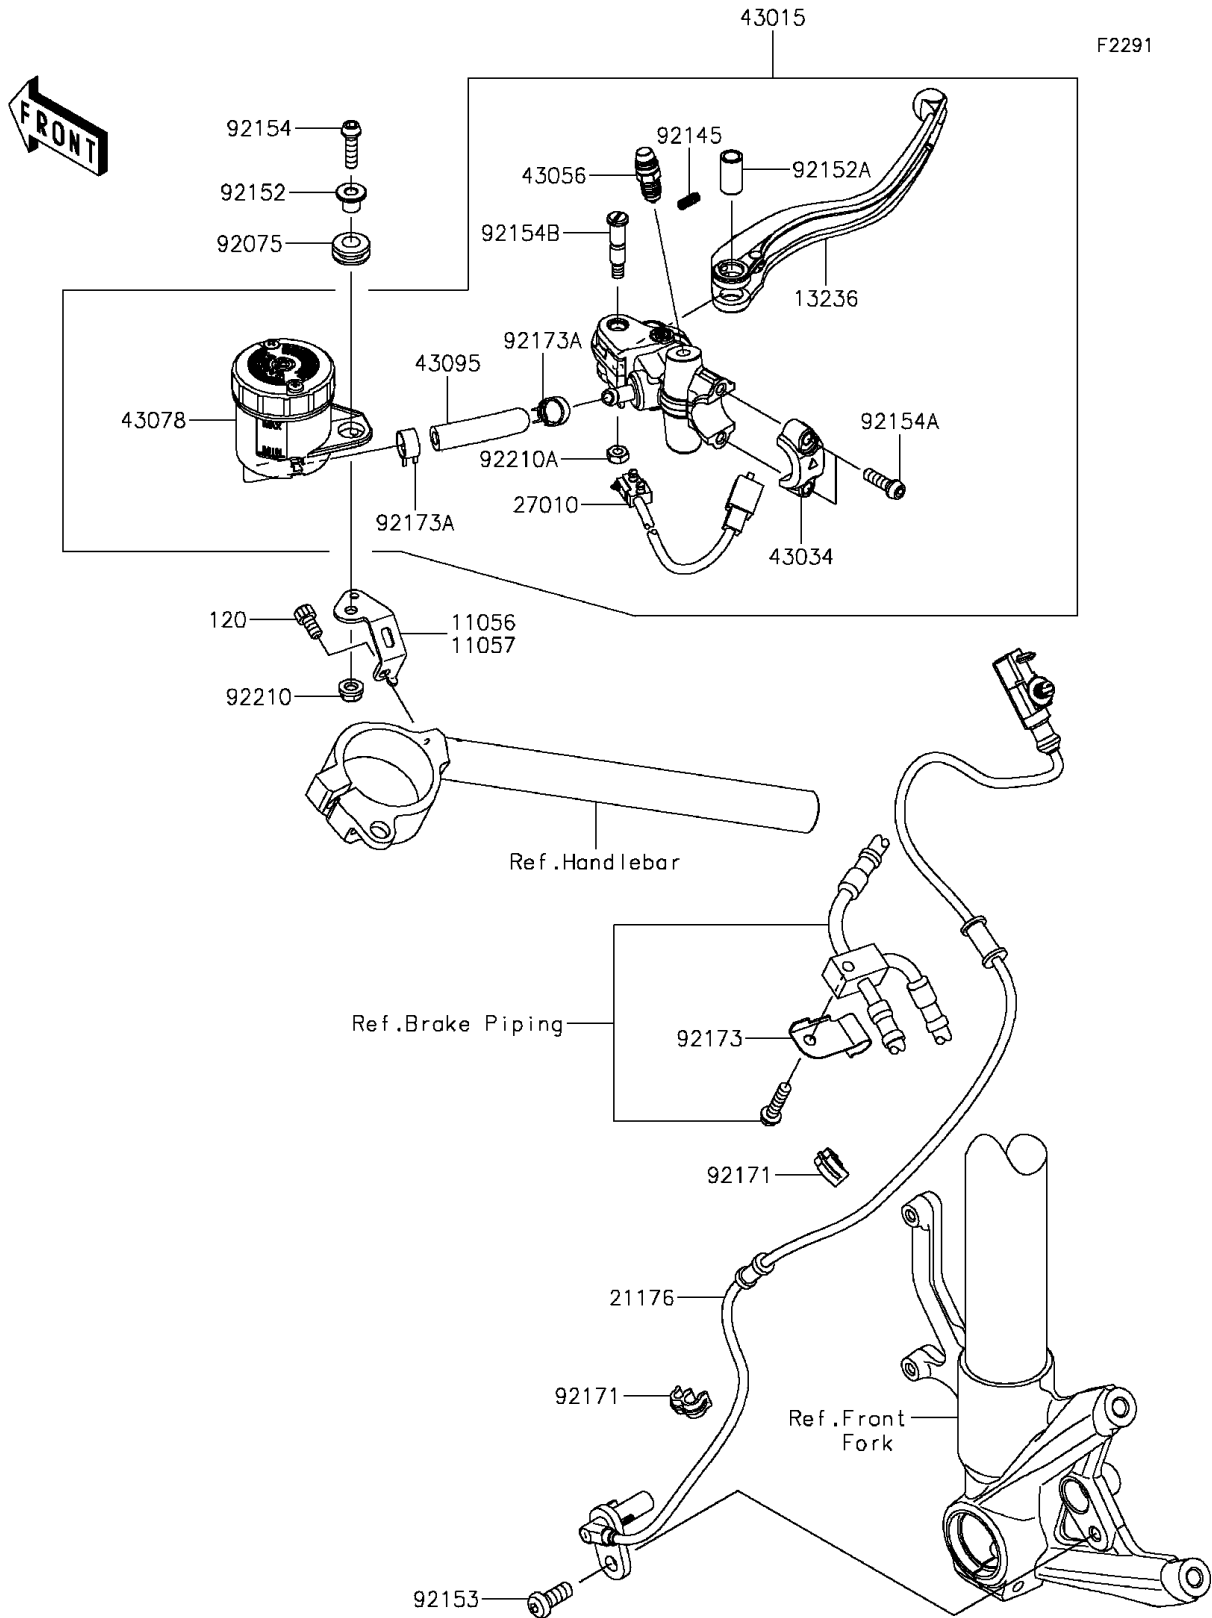

# 2015 NINJA H2™ R PARTS DIAGRAM

## Front Master Cylinder

## 2015 NINJA H2™ R PARTS LIST

### Front Master Cylinder

ITEM NAME	PART NUMBER	QUANTITY
BOLT-SOCKET,6X12 (Ref # 120)	120CB0612	1
BRACKET,RESERVOIR TANK (Ref # 11056)	11056-7023	1
LEVER-COMP,BRAKE (Ref # 13236)	13236-0770	1
SENSOR,WHEEL SPEED,FR (Ref # 21176)	21176-0792	1
SWITCH,STOP (Ref # 27010)	27010-0823	1
CYLINDER-ASSY-MASTER,FR (Ref # 43015)	43015-0617	1
HOLDER-BRAKE (Ref # 43034)	43034-0121	1
BREATHER-BRAKE (Ref # 43056)	43056-0012	1
RESERVOIR (Ref # 43078)	43078-0577	1
HOSE-BRAKE (Ref # 43095)	43095-0908	1
DAMPER (Ref # 92075)	92075-1028	1
SPRING (Ref # 92145)	92145-1683	1
COLLAR,6X16X10.6 (Ref # 92152)	92152-2110	1
COLLAR,LEVER (Ref # 92152A)	92152-2151	1
BOLT,SOCKET,8X20 (Ref # 92153)	92153-0912	1
BOLT,SOCKET,6X22 (Ref # 92154)	92154-1456	1
BOLT,SOCKET,6X20 (Ref # 92154A)	92154-1644	2
BOLT,LEVER (Ref # 92154B)	92154-1809	1
CLAMP (Ref # 92171)	92171-0921	2
CLAMP (Ref # 92173)	92173-0086	1
CLAMP,HOSE (Ref # 92173A)	92173-1498	2
NUT,6MM (Ref # 92210)	92210-0991	1
NUT,U (Ref # 92210A)	92210-1424	1