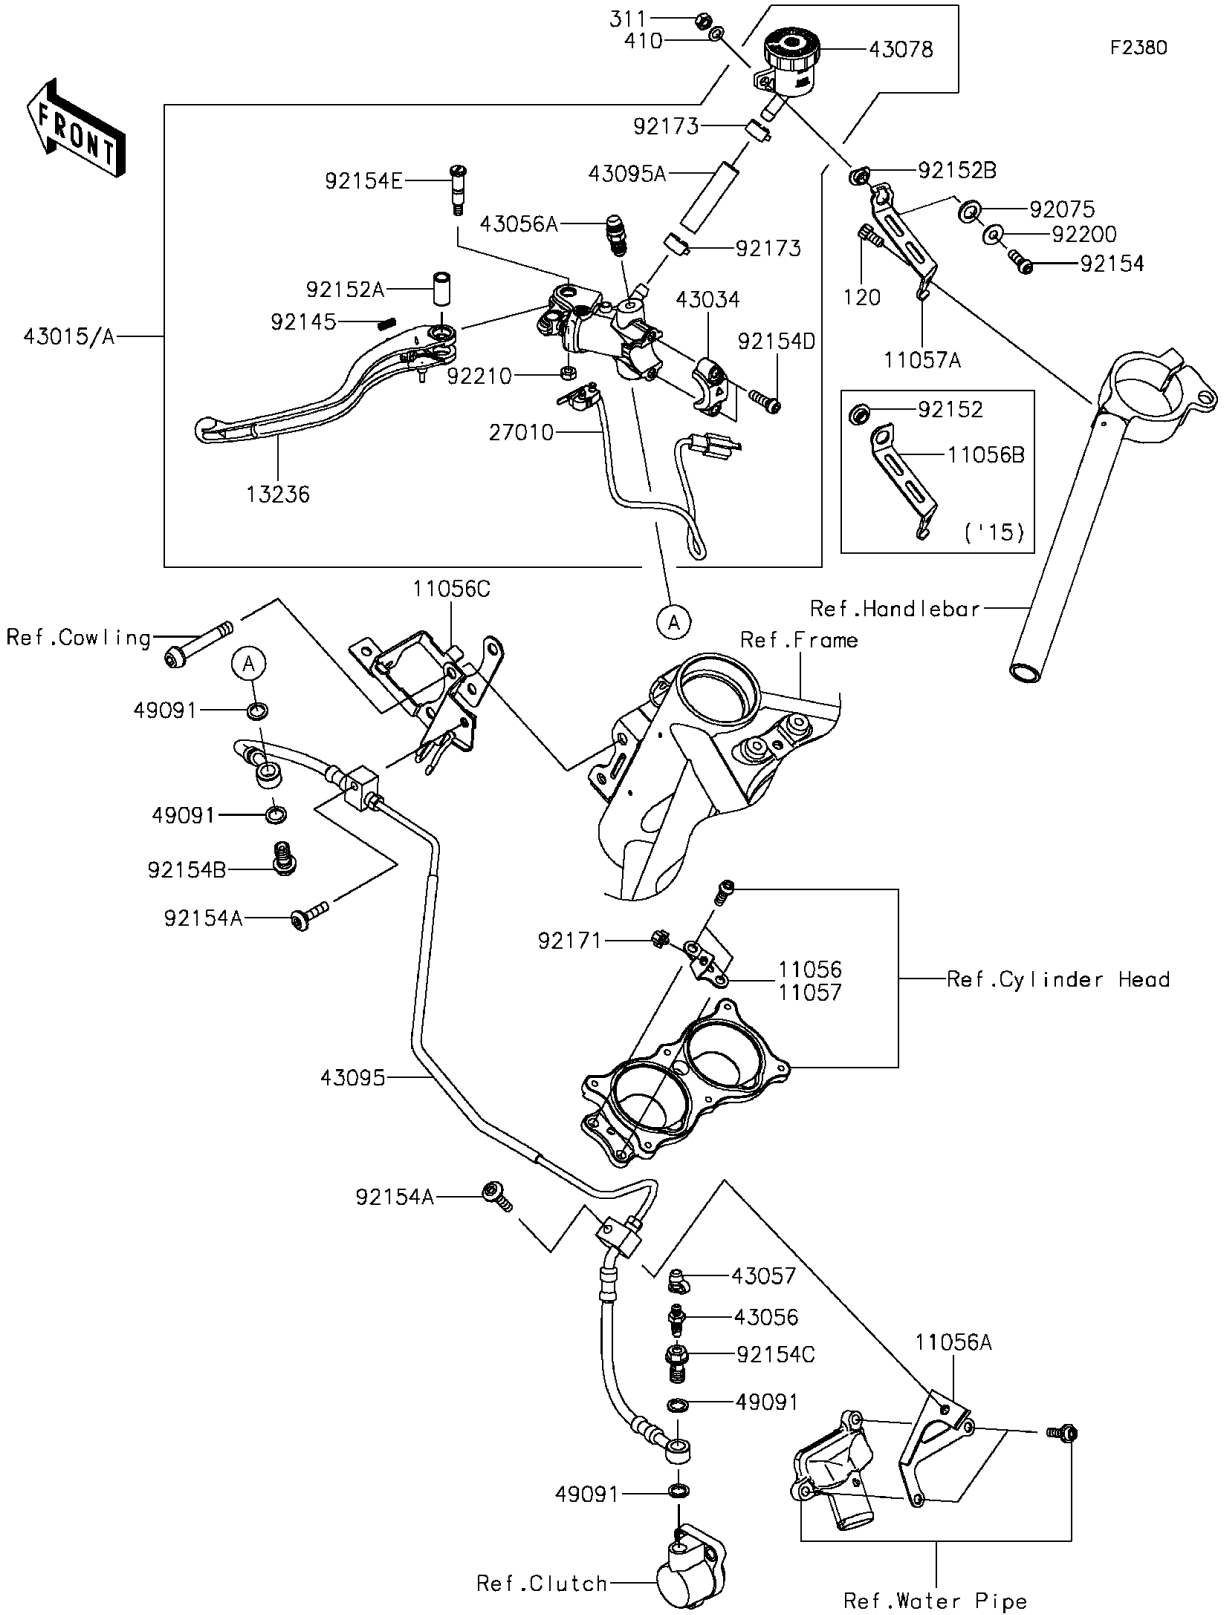

2015 NINJA H2™ R PARTS DIAGRAM

Clutch Master Cylinder

2015 NINJA H2™ R PARTS LIST

Clutch Master Cylinder

ITEM NAME	PART NUMBER	QUANTITY
BOLT-SOCKET,6X12 (Ref # 120)	120CB0612	1
NUT-HEX (Ref # 311)	311AC0600	1
WASHER-PLAIN-SMALL (Ref # 410)	410AA0600	1
BRACKET,THROBO. HOLDER (Ref # 11056)	11056-4491	1
BRACKET,CYLINDER (Ref # 11056A)	11056-7079	1
BRACKET,RESERVOIR (Ref # 11056B)	11056-7532	1
BRACKET,METER STAY (Ref # 11056C)	11056-7533	1
LEVER-COMP,CLUTCH (Ref # 13236)	13236-0771	1
SWITCH,STOP (Ref # 27010)	27010-0824	1
CYLINDER-ASSY-MASTER,CLUTCH (Ref # 43015)	43015-0616	1
HOLDER-BRAKE (Ref # 43034)	43034-0121	1
BREATHER-BRAKE (Ref # 43056)	43056-0007	1
BREATHER-BRAKE (Ref # 43056A)	43056-0012	1
CAP-BREATHER (Ref # 43057)	43057-003	1
RESERVOIR (Ref # 43078)	43078-0578	1
HOSE-BRAKE,CLUTCH (Ref # 43095)	43095-0893	1
HOSE-BRAKE (Ref # 43095A)	43095-0909	1
WASHER-SEAL,10.1X14.5X1.5 (Ref # 49091)	49091-0001	4
DAMPER (Ref # 92075)	92075-1564	1
SPRING (Ref # 92145)	92145-1683	1
COLLAR,6.5X10X5.3 (Ref # 92152)	92152-1863	1
COLLAR,LEVER (Ref # 92152A)	92152-2151	1
BOLT,SOCKET,6X18 (Ref # 92154)	92154-1455	1
BOLT,SOCKET,6X25 (Ref # 92154A)	92154-1532	2
BOLT,BANJO,10X19 (Ref # 92154B)	92154-1554	1
BOLT,BANJO,10X19,C. RELEASE (Ref # 92154C)	92154-1622	1
BOLT,SOCKET,6X20 (Ref # 92154D)	92154-1644	2
BOLT,LEVER (Ref # 92154E)	92154-1809	1
CLAMP (Ref # 92171)	92171-0939	1

2015 NINJA H2™ R PARTS LIST

Clutch Master Cylinder

ITEM NAME	PART NUMBER	QUANTITY
CLAMP,HOSE (Ref # 92173)	92173-1498	2
WASHER,6.5X16X1.0 (Ref # 92200)	92200-3712	1
NUT,U (Ref # 92210)	92210-1424	1