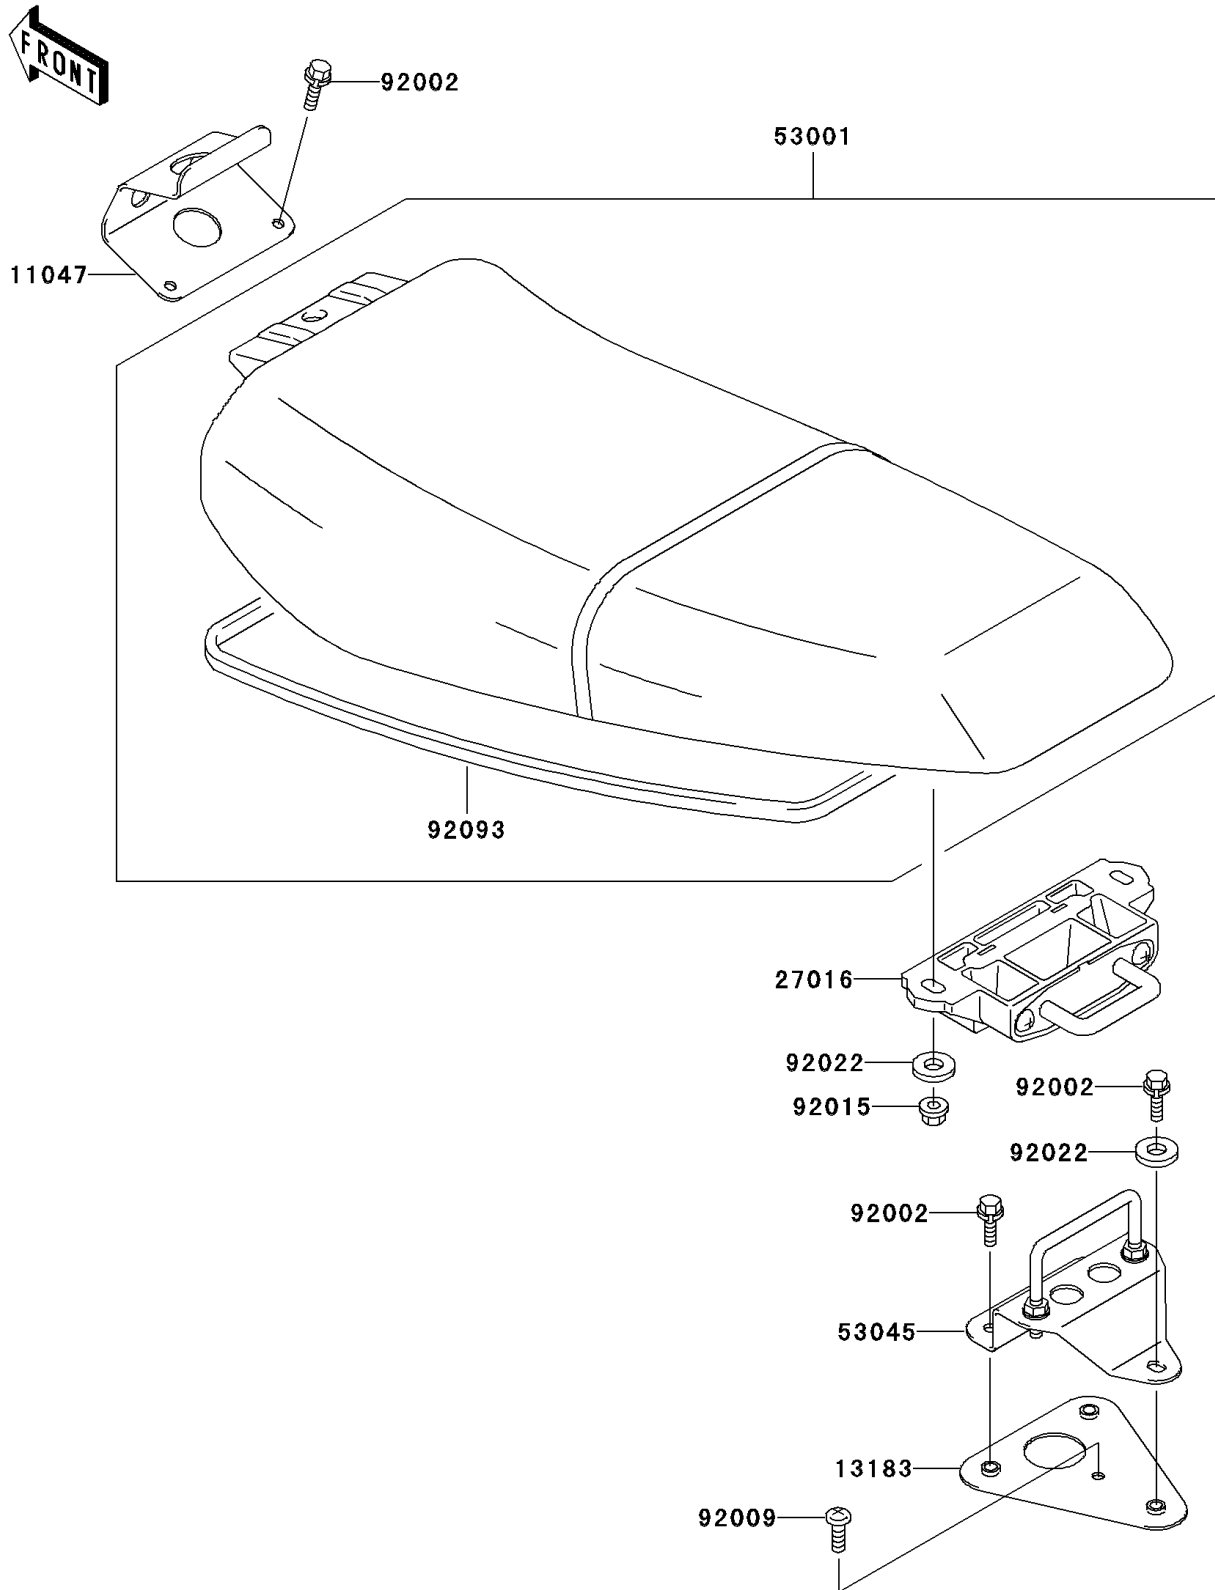

1998 750 STX PARTS DIAGRAM

Seat

F3146

1998 750 STX PARTS LIST

Seat

ITEM NAME	PART NUMBER	QUANTITY
BRACKET,SEAT,FR (Ref # 11047)	11047-3791	1
PLATE,SEAT LOCK HOOK (Ref # 13183)	13183-3820	1
LOCK-ASSY,SEAT (Ref # 27016)	27016-3731	1
SEAT-ASSY,RED (Ref # 53001)	53001-3732-MJ	1
HOOK-ASSY,SEAT LOCK (Ref # 53045)	53045-3706	1
BOLT,6X25 (Ref # 92002)	92002-3714	5
SCREW,5X16 (Ref # 92009)	92009-3789	1
NUT,6MM (Ref # 92015)	92015-3767	2
WASHER,6.5X20X1.5 (Ref # 92022)	92022-3710	3
SEAL,SEAT (Ref # 92093)	92093-3735	1