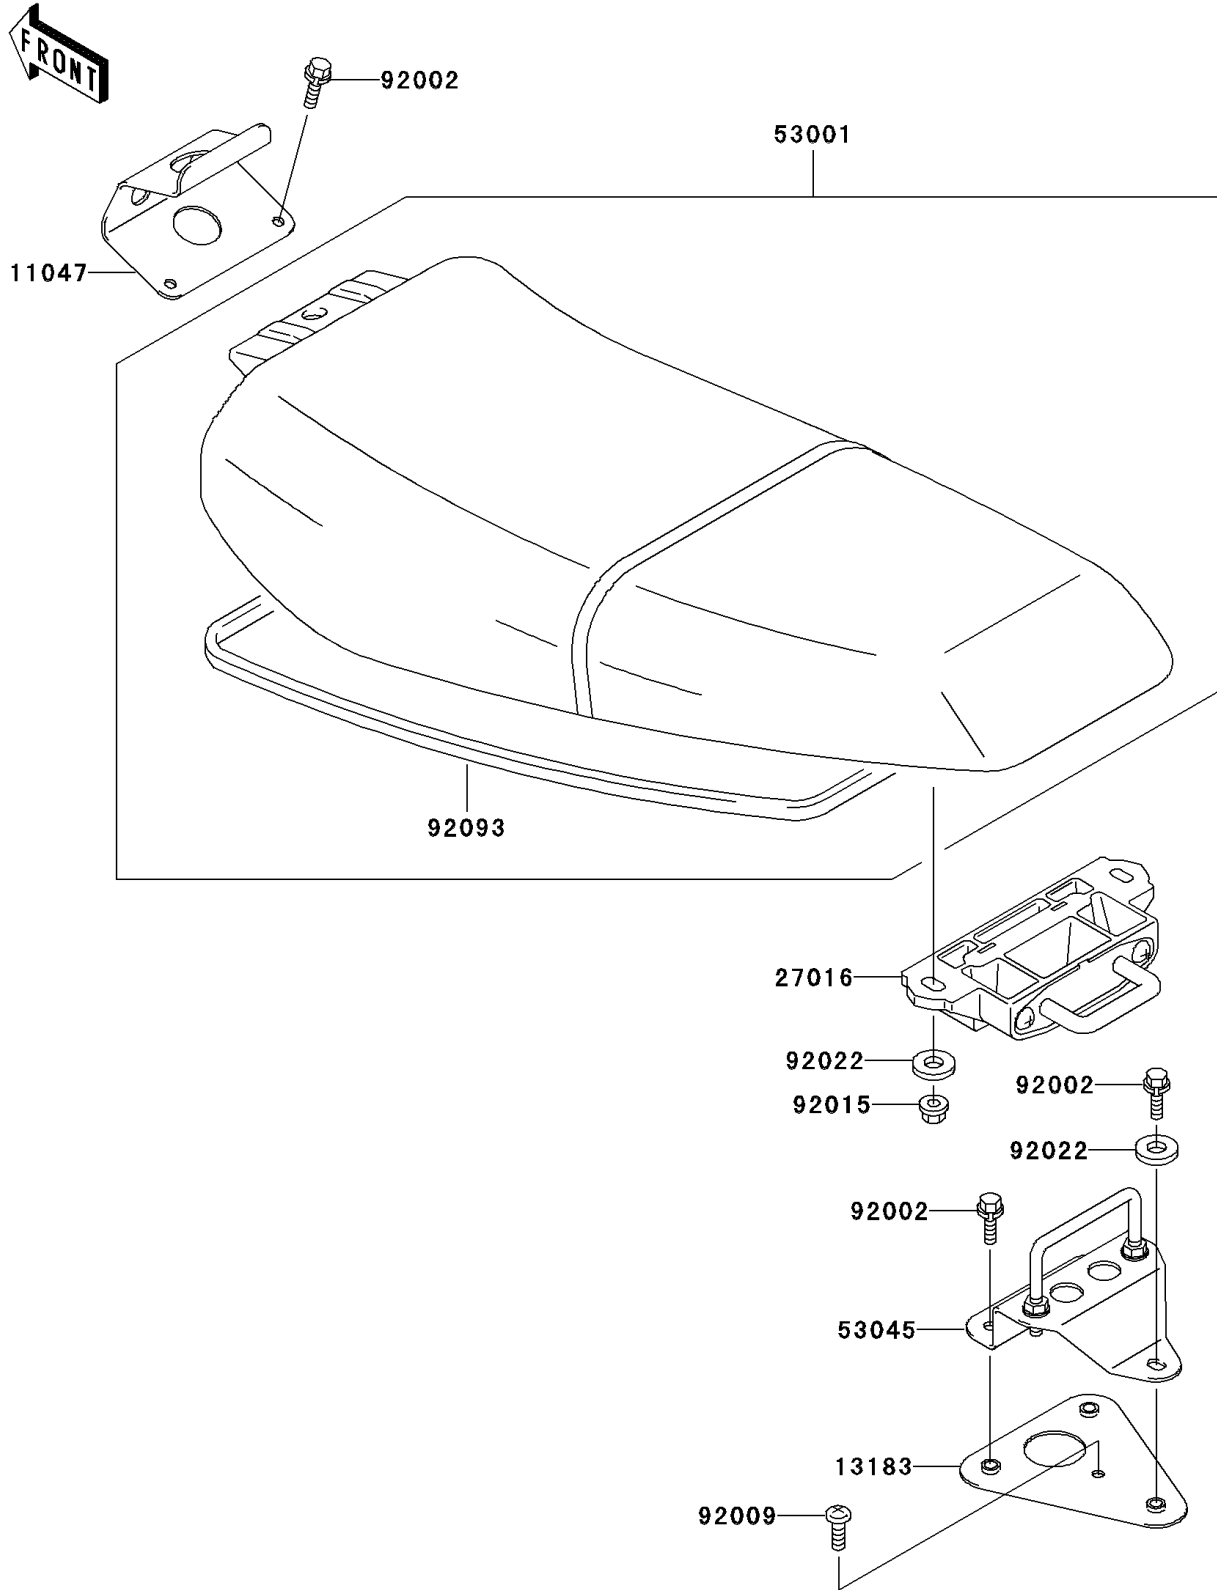

1998 750 STX PARTS DIAGRAM

Seat

F3146

1998 750 STX PARTS LIST

Seat

ITEM NAME	PART NUMBER	QUANTITY
BRACKET,SEAT,FR (Ref # 11047)	11047-3791	1
PLATE,SEAT LOCK HOOK (Ref # 13183)	13183-3820	1
LOCK-ASSY,SEAT (Ref # 27016)	27016-3731	1
SEAT-ASSY,RED (Ref # 53001)	53001-3732-MJ	1
HOOK-ASSY,SEAT LOCK (Ref # 53045)	53045-3706	1
BOLT,6X25 (Ref # 92002)	92002-3714	5
SCREW,5X16 (Ref # 92009)	92009-3789	1
NUT,6MM (Ref # 92015)	92015-3767	2
WASHER,6.5X20X1.5 (Ref # 92022)	92022-3710	3
SEAL,SEAT (Ref # 92093)	92093-3735	1