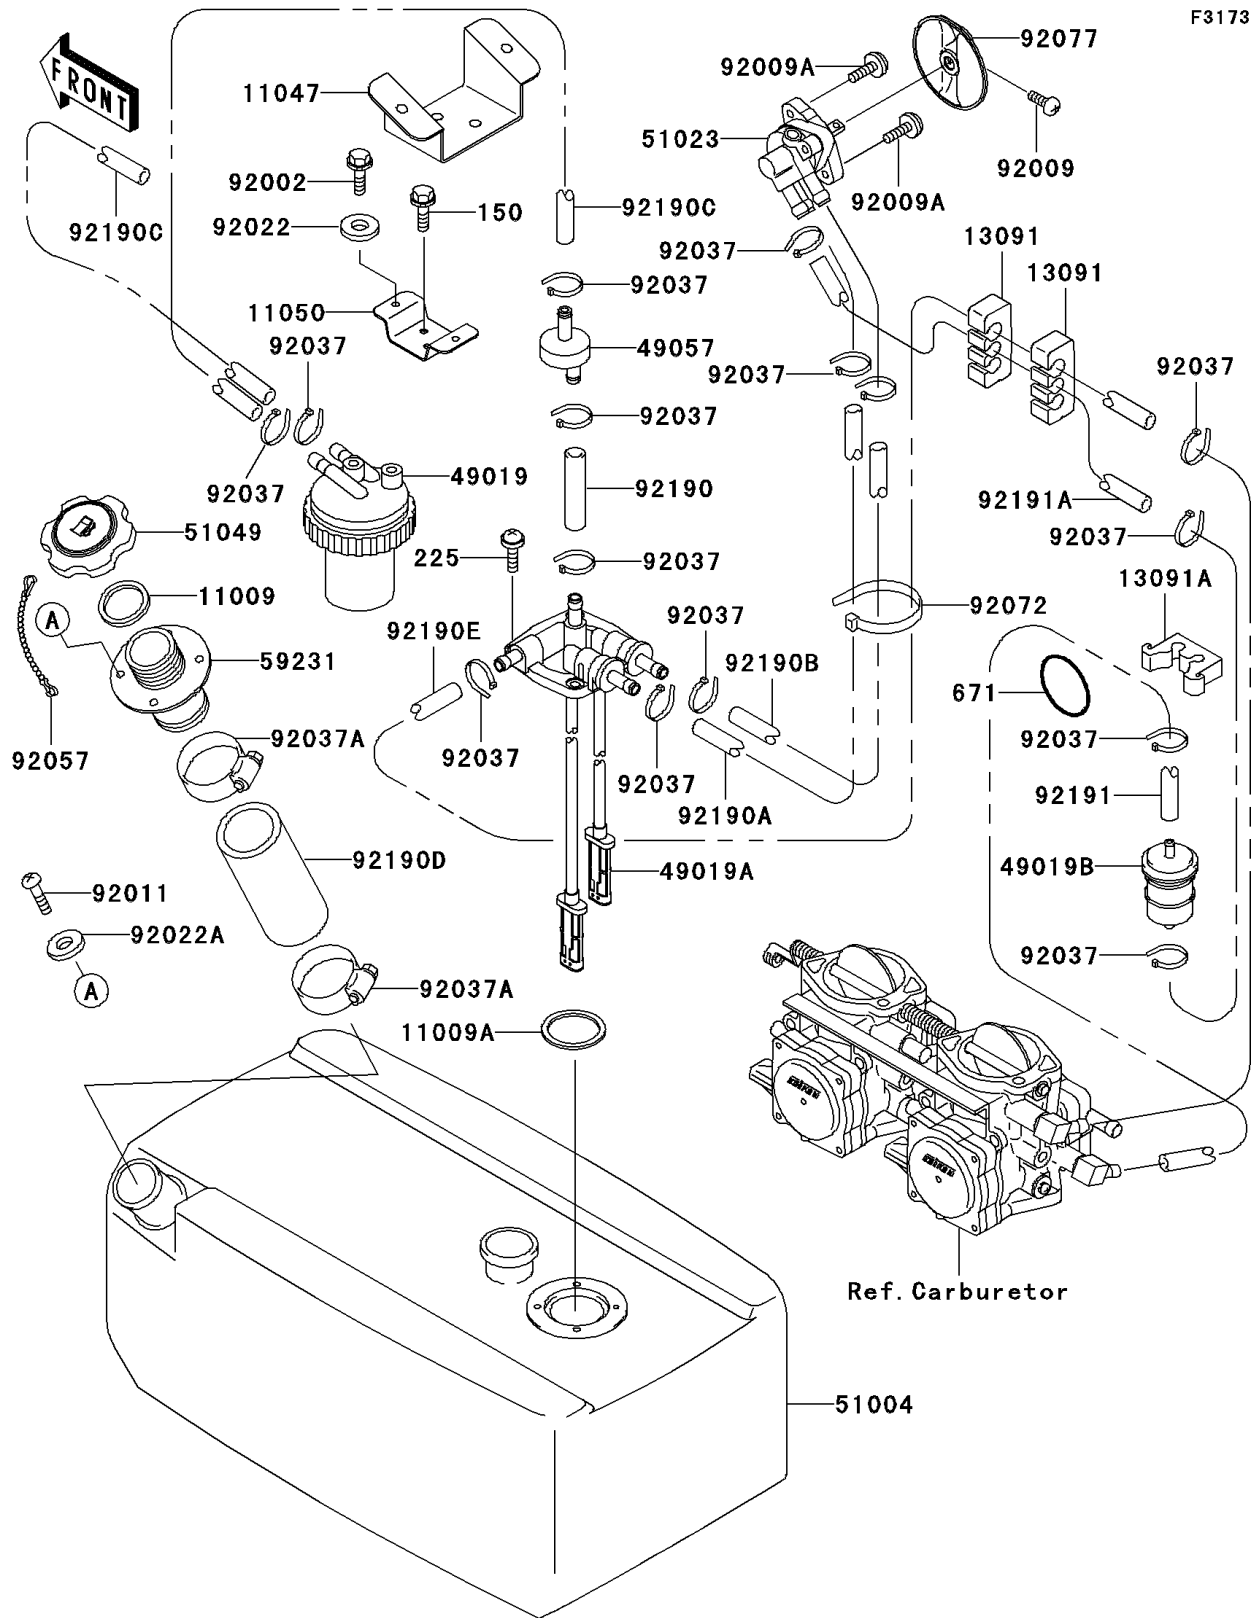

1998 750 STX PARTS DIAGRAM

Fuel Tank

1998 750 STX PARTS LIST

Fuel Tank

ITEM NAME	PART NUMBER	QUANTITY
BOLT-WS,6X14 (Ref # 150)	150R0614	2
SCREW-PAN-WSP-CROS,5X16 (Ref # 225)	225R0516	4
O RING,65MM (Ref # 671)	671B2565	1
GASKET,TANK CAP (Ref # 11009)	11009-3020	1
GASKET (Ref # 11009A)	11009-3790	1
BRACKET,FUEL FILTER (Ref # 11047)	11047-3761	1
BRACKET (Ref # 11050)	11050-3720	1
HOLDER,TUBE (Ref # 13091)	13091-3758	2
HOLDER,FILTER (Ref # 13091A)	13091-3795	1
FILTER-FUEL (Ref # 49019)	49019-3708	1
FILTER-FUEL (Ref # 49019A)	49019-3710	1
FILTER-FUEL (Ref # 49019B)	49019-3712	1
VALVE-RELIEF (Ref # 49057)	49057-3001	1
TANK-FUEL (Ref # 51004)	51004-3718	1
TAP-ASSY,FUEL (Ref # 51023)	51023-3718	1
CAP-TANK,FUEL (Ref # 51049)	51049-3714	1
FILLER,FUEL TANK (Ref # 59231)	59231-3001	1
BOLT,6X20 (Ref # 92002)	92002-3755	2
SCREW,4X8 (Ref # 92009)	92009-3729	1
SCREW,5X16 (Ref # 92009A)	92009-3789	2
SCREW (Ref # 92011)	92011-562	4
WASHER,6.5X20X1.5 (Ref # 92022)	92022-3710	2
WASHER (Ref # 92022A)	92022-563	4
CLAMP (Ref # 92037)	92037-1173	15
CLAMP (Ref # 92037A)	92037-3009	2
CHAIN,COVER,L=100 (Ref # 92057)	92057-3704	1
BAND,L=149 (Ref # 92072)	92072-031	1
KNOB (Ref # 92077)	92077-3728	1
TUBE,TANK-BREATHER (Ref # 92190)	92190-3799	1

1998 750 STX PARTS LIST

Fuel Tank

ITEM NAME	PART NUMBER	QUANTITY
TUBE,"RES",5.8X10.8X420 (Ref # 92190A)	92190-3889	1
TUBE,"ON",5.8X10.8X420 (Ref # 92190B)	92190-3890	1
TUBE,5.8X10.8X540 (Ref # 92190C)	92190-3893	2
TUBE,FUEL FILLER (Ref # 92190D)	92190-3898	1
TUBE,"RETURN",CARB-TANK (Ref # 92190E)	92190-3903	1
TUBE,FILTER-CARB (Ref # 92191)	92191-3729	1
TUBE,TAP-FILTER (Ref # 92191A)	92191-3730	1