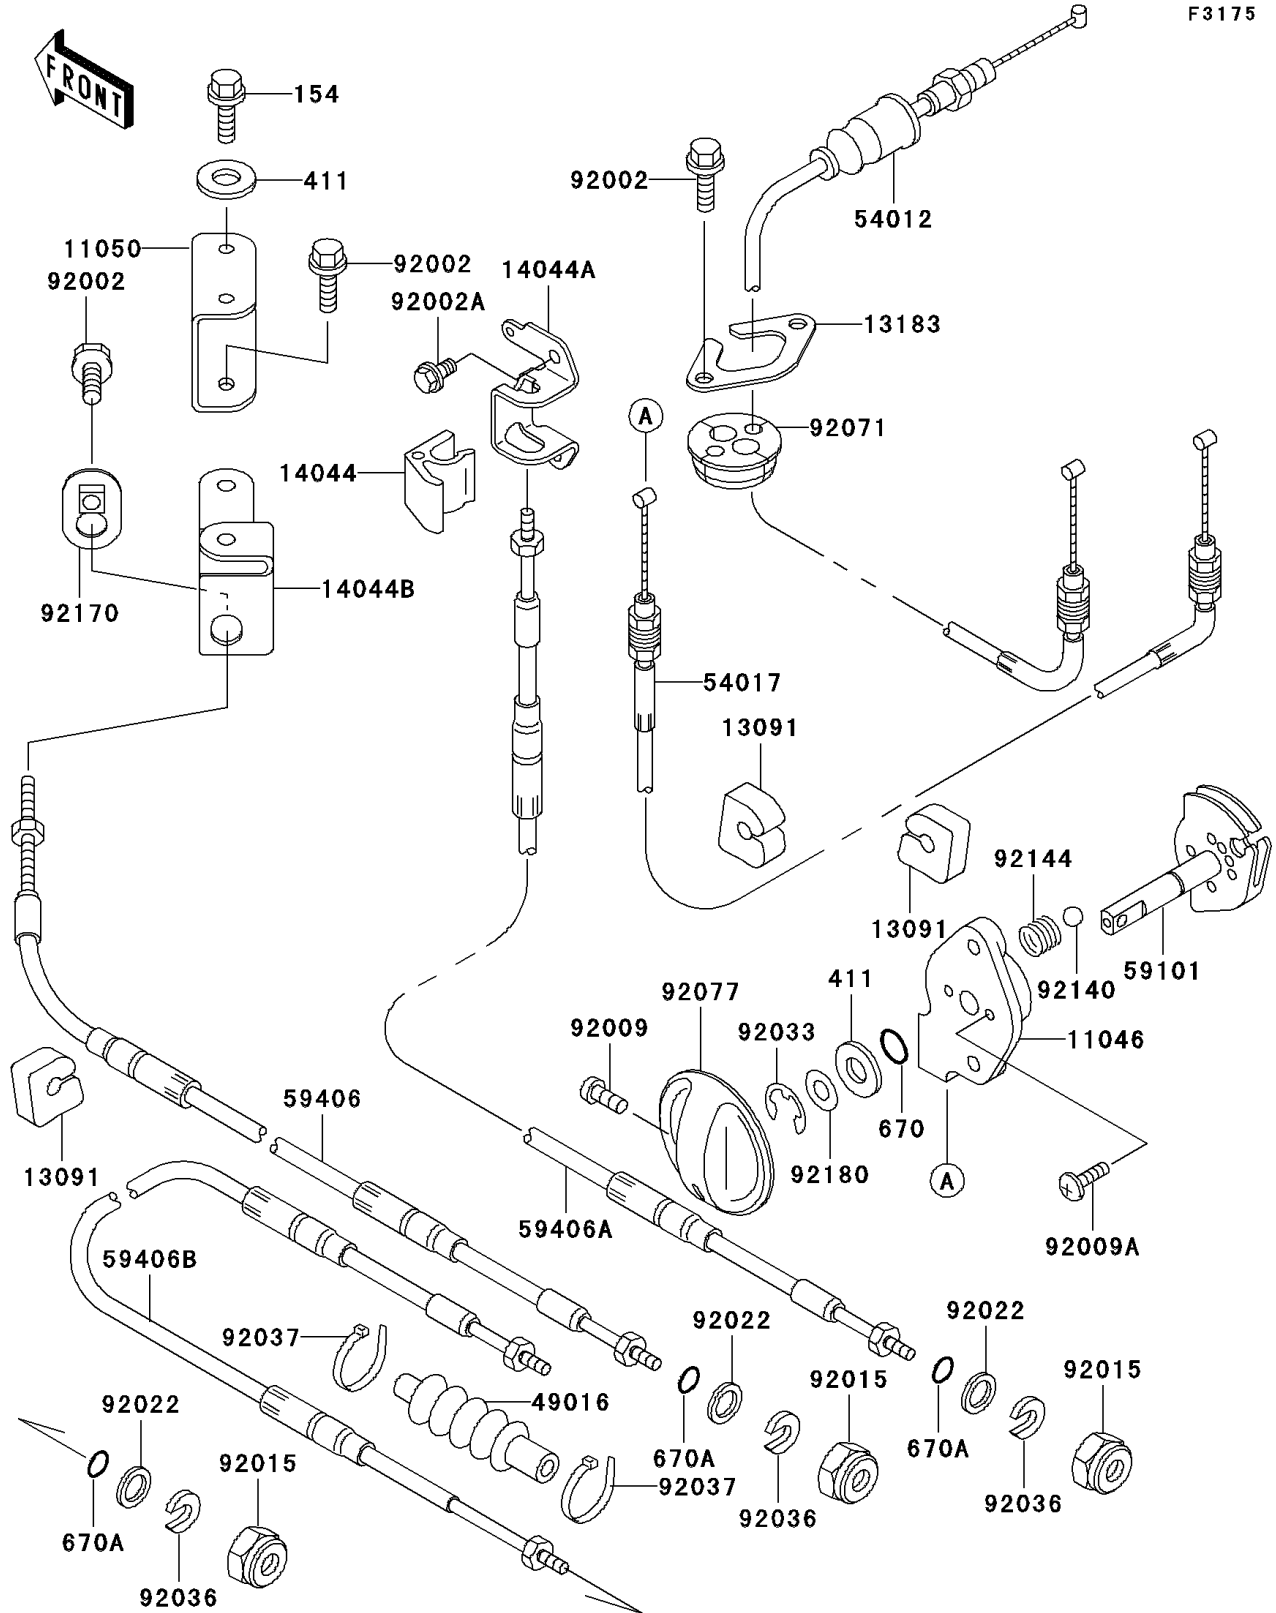

1998 750 STX PARTS DIAGRAM

Cables

F3175

1998 750 STX PARTS LIST

Cables

| ITEM NAME | PART NUMBER | QUANTITY |
|--------------------------------------|-------------|----------|
| BOLT-WP-SMALL,8X30 (Ref # 154) | 154R0830 | 2 |
| WASHER-PLAIN,8MM (Ref # 411) | 411S0800 | 3 |
| O RING,8MM (Ref # 670) | 670B1508 | 1 |
| O RING,11MM (Ref # 670A) | 670B2011 | 3 |
| BRACKET,STARTER CABLE (Ref # 11046) | 11046-3712 | 1 |
| BRACKET,CABLE HOLDER (Ref # 11050) | 11050-3728 | 1 |
| HOLDER (Ref # 13091) | 13091-3712 | 3 |
| PLATE (Ref # 13183) | 13183-3810 | 1 |
| HOLDER-CABLE,STEERING (Ref # 14044) | 14044-3714 | 1 |
| HOLDER-CABLE,STEERING (Ref # 14044A) | 14044-3717 | 1 |
| HOLDER-CABLE (Ref # 14044B) | 14044-3732 | 1 |
| COVER-SEAL,TILT CABLE (Ref # 49016) | 49016-3702 | 1 |
| CABLE-THROTTLE (Ref # 54012) | 54012-3744 | 1 |
| CABLE-STARTER (Ref # 54017) | 54017-3729 | 1 |
| REEL,STARTER CABLE (Ref # 59101) | 59101-3704 | 1 |
| CABLE-STRG (Ref # 59406) | 59406-3736 | 1 |
| CABLE-STRG,REVERSE (Ref # 59406A) | 59406-3764 | 1 |
| CABLE-STRG,TILT (Ref # 59406B) | 59406-3765 | 1 |
| BOLT,6X16 (Ref # 92002) | 92002-3728 | 5 |
| BOLT,6X12 (Ref # 92002A) | 92002-3763 | 2 |
| SCREW,4X8 (Ref # 92009) | 92009-3729 | 1 |
| SCREW,5X16 (Ref # 92009A) | 92009-3789 | 2 |
| NUT,20MM (Ref # 92015) | 92015-526 | 3 |
| WASHER (Ref # 92022) | 92022-535 | 3 |
| RING-SNAP,7MM (Ref # 92033) | 92033-3704 | 1 |
| RING-SNAP (Ref # 92036) | 92036-501 | 3 |
| CLAMP (Ref # 92037) | 92037-1173 | 2 |
| GROMMET,HARNESS (Ref # 92071) | 92071-3790 | 1 |
| KNOB (Ref # 92077) | 92077-3728 | 1 |

1998 750 STX PARTS LIST

Cables

| ITEM NAME | PART NUMBER | QUANTITY |
|--------------------------------|-------------|----------|
| BALL,3MM (Ref # 92140) | 92140-3702 | 2 |
| SPRING (Ref # 92144) | 92144-3712 | 2 |
| CLAMP,CABLE (Ref # 92170) | 92170-3756 | 1 |
| SHIM,8.5X18X0.15 (Ref # 92180) | 92180-3702 | 1 |