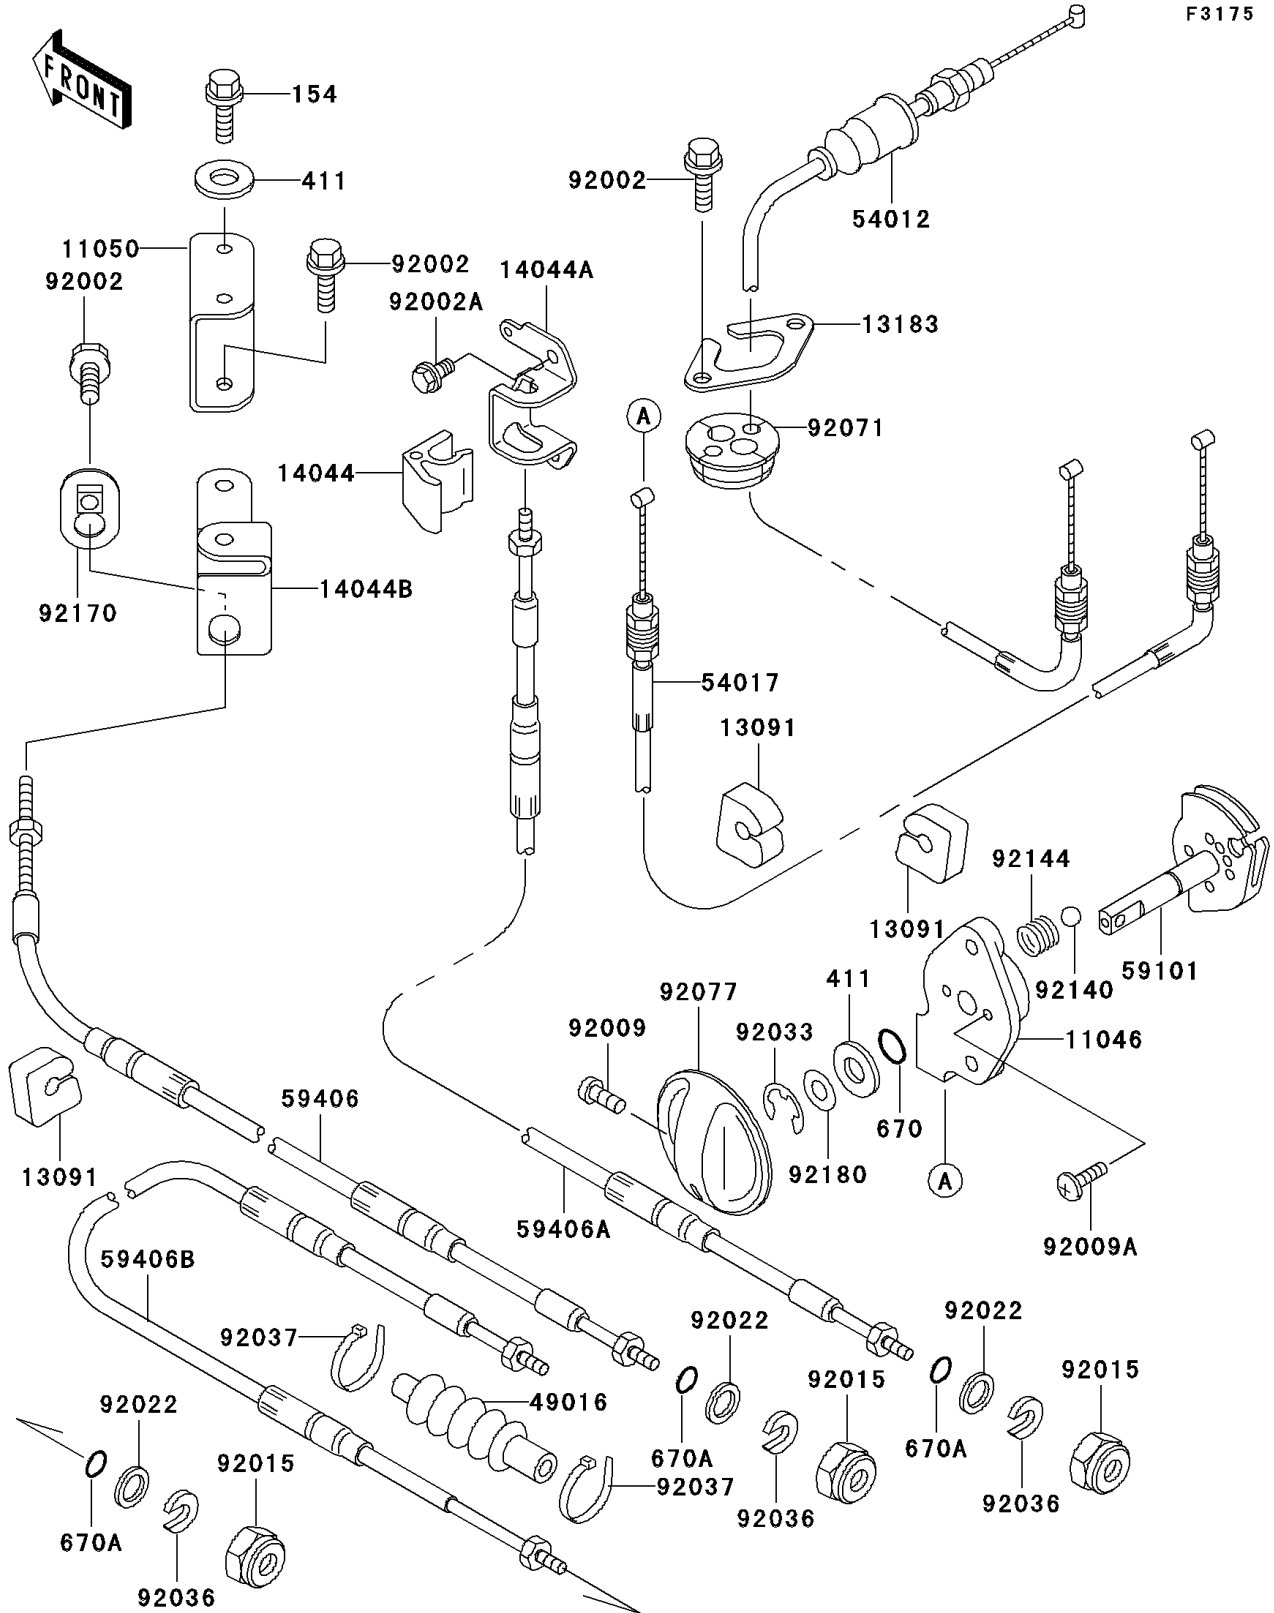

1998 750 STX PARTS DIAGRAM

Cables

F3175

1998 750 STX PARTS LIST

Cables

ITEM NAME	PART NUMBER	QUANTITY
BOLT-WP-SMALL,8X30 (Ref # 154)	154R0830	2
WASHER-PLAIN,8MM (Ref # 411)	411S0800	3
O RING,8MM (Ref # 670)	670B1508	1
O RING,11MM (Ref # 670A)	670B2011	3
BRACKET,STARTER CABLE (Ref # 11046)	11046-3712	1
BRACKET,CABLE HOLDER (Ref # 11050)	11050-3728	1
HOLDER (Ref # 13091)	13091-3712	3
PLATE (Ref # 13183)	13183-3810	1
HOLDER-CABLE,STEERING (Ref # 14044)	14044-3714	1
HOLDER-CABLE,STEERING (Ref # 14044A)	14044-3717	1
HOLDER-CABLE (Ref # 14044B)	14044-3732	1
COVER-SEAL,TILT CABLE (Ref # 49016)	49016-3702	1
CABLE-THROTTLE (Ref # 54012)	54012-3744	1
CABLE-STARTER (Ref # 54017)	54017-3729	1
REEL,STARTER CABLE (Ref # 59101)	59101-3704	1
CABLE-STRG (Ref # 59406)	59406-3736	1
CABLE-STRG,REVERSE (Ref # 59406A)	59406-3764	1
CABLE-STRG,TILT (Ref # 59406B)	59406-3765	1
BOLT,6X16 (Ref # 92002)	92002-3728	5
BOLT,6X12 (Ref # 92002A)	92002-3763	2
SCREW,4X8 (Ref # 92009)	92009-3729	1
SCREW,5X16 (Ref # 92009A)	92009-3789	2
NUT,20MM (Ref # 92015)	92015-526	3
WASHER (Ref # 92022)	92022-535	3
RING-SNAP,7MM (Ref # 92033)	92033-3704	1
RING-SNAP (Ref # 92036)	92036-501	3
CLAMP (Ref # 92037)	92037-1173	2
GROMMET,HARNESS (Ref # 92071)	92071-3790	1
KNOB (Ref # 92077)	92077-3728	1

1998 750 STX PARTS LIST

Cables

ITEM NAME	PART NUMBER	QUANTITY
BALL,3MM (Ref # 92140)	92140-3702	2
SPRING (Ref # 92144)	92144-3712	2
CLAMP,CABLE (Ref # 92170)	92170-3756	1
SHIM,8.5X18X0.15 (Ref # 92180)	92180-3702	1