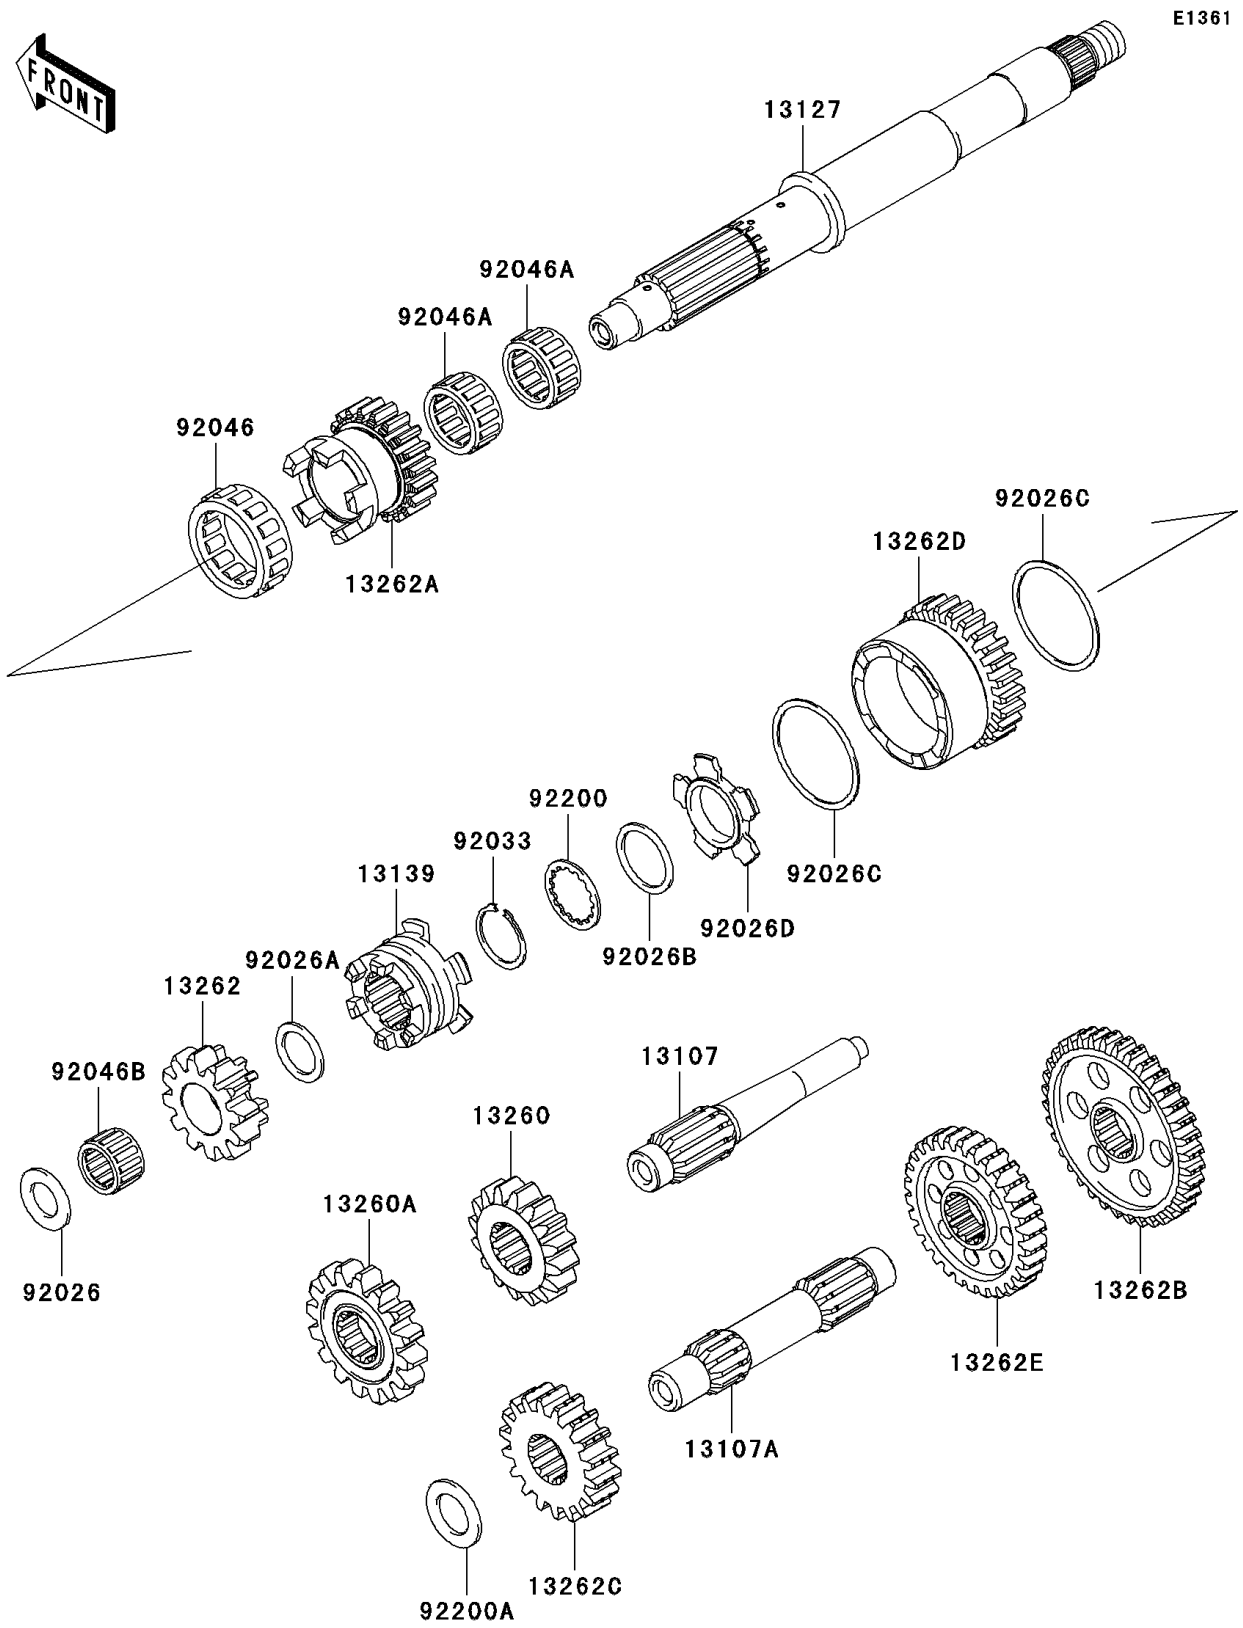

# 2008 Teryx® 750 4x4 LE PARTS DIAGRAM

Transmission

## 2008 Teryx® 750 4x4 LE PARTS LIST

### Transmission

ITEM NAME	PART NUMBER	QUANTITY
SHAFT,REVERSE,IDLE (Ref # 13107)	13107-0158	1
SHAFT,COUNTER (Ref # 13107A)	13107-0177	1
SHAFT-TRANSMISSION INPUT (Ref # 13127)	13127-0049	1
SHIFTER (Ref # 13139)	13139-0003	1
GEAR,OUTPUT REVERSE,16T (Ref # 13260)	13260-1872	1
GEAR,DRIVEN REVERSE,16T (Ref # 13260A)	13260-1873	1
GEAR,INPUT REVERSE,12T (Ref # 13262)	13262-0235	1
GEAR,INPUT LOW,20T (Ref # 13262A)	13262-0545	1
GEAR,OUTPUT LOW,36T (Ref # 13262B)	13262-0546	1
GEAR,OUTPUT DRIVE,18T (Ref # 13262C)	13262-0547	1
GEAR,INPUT HI,26T (Ref # 13262D)	13262-0573	1
GEAR,OUTPUT HI,30T (Ref # 13262E)	13262-0574	1
SPACER,17.3X30X2.0 (Ref # 92026)	92026-1415	1
SPACER,21.2X29X1.6 (Ref # 92026A)	92026-1568	1
SPACER,28.2X34.5X1.6 (Ref # 92026B)	92026-1587	1
SPACER,48.2X54.3X1.0 (Ref # 92026C)	92026-1599	2
SPACER,HI&LOW (Ref # 92026D)	92026-1600	1
RING-SNAP,25.9X30.6X1.2 (Ref # 92033)	92033-1037	1
BEARING-NEEDLE,HIGH GEAR (Ref # 92046)	92046-1276	1
BEARING-NEEDLE,FWF-283317 (Ref # 92046A)	92046-1278	2
BEARING-NEEDLE,REVERSE GEAR (Ref # 92046B)	92046-1279	1
WASHER,28.5X34.0X1.5 (Ref # 92200)	92200-1240	1
WASHER,20.3X33X2.0 (Ref # 92200A)	92200-1351	1