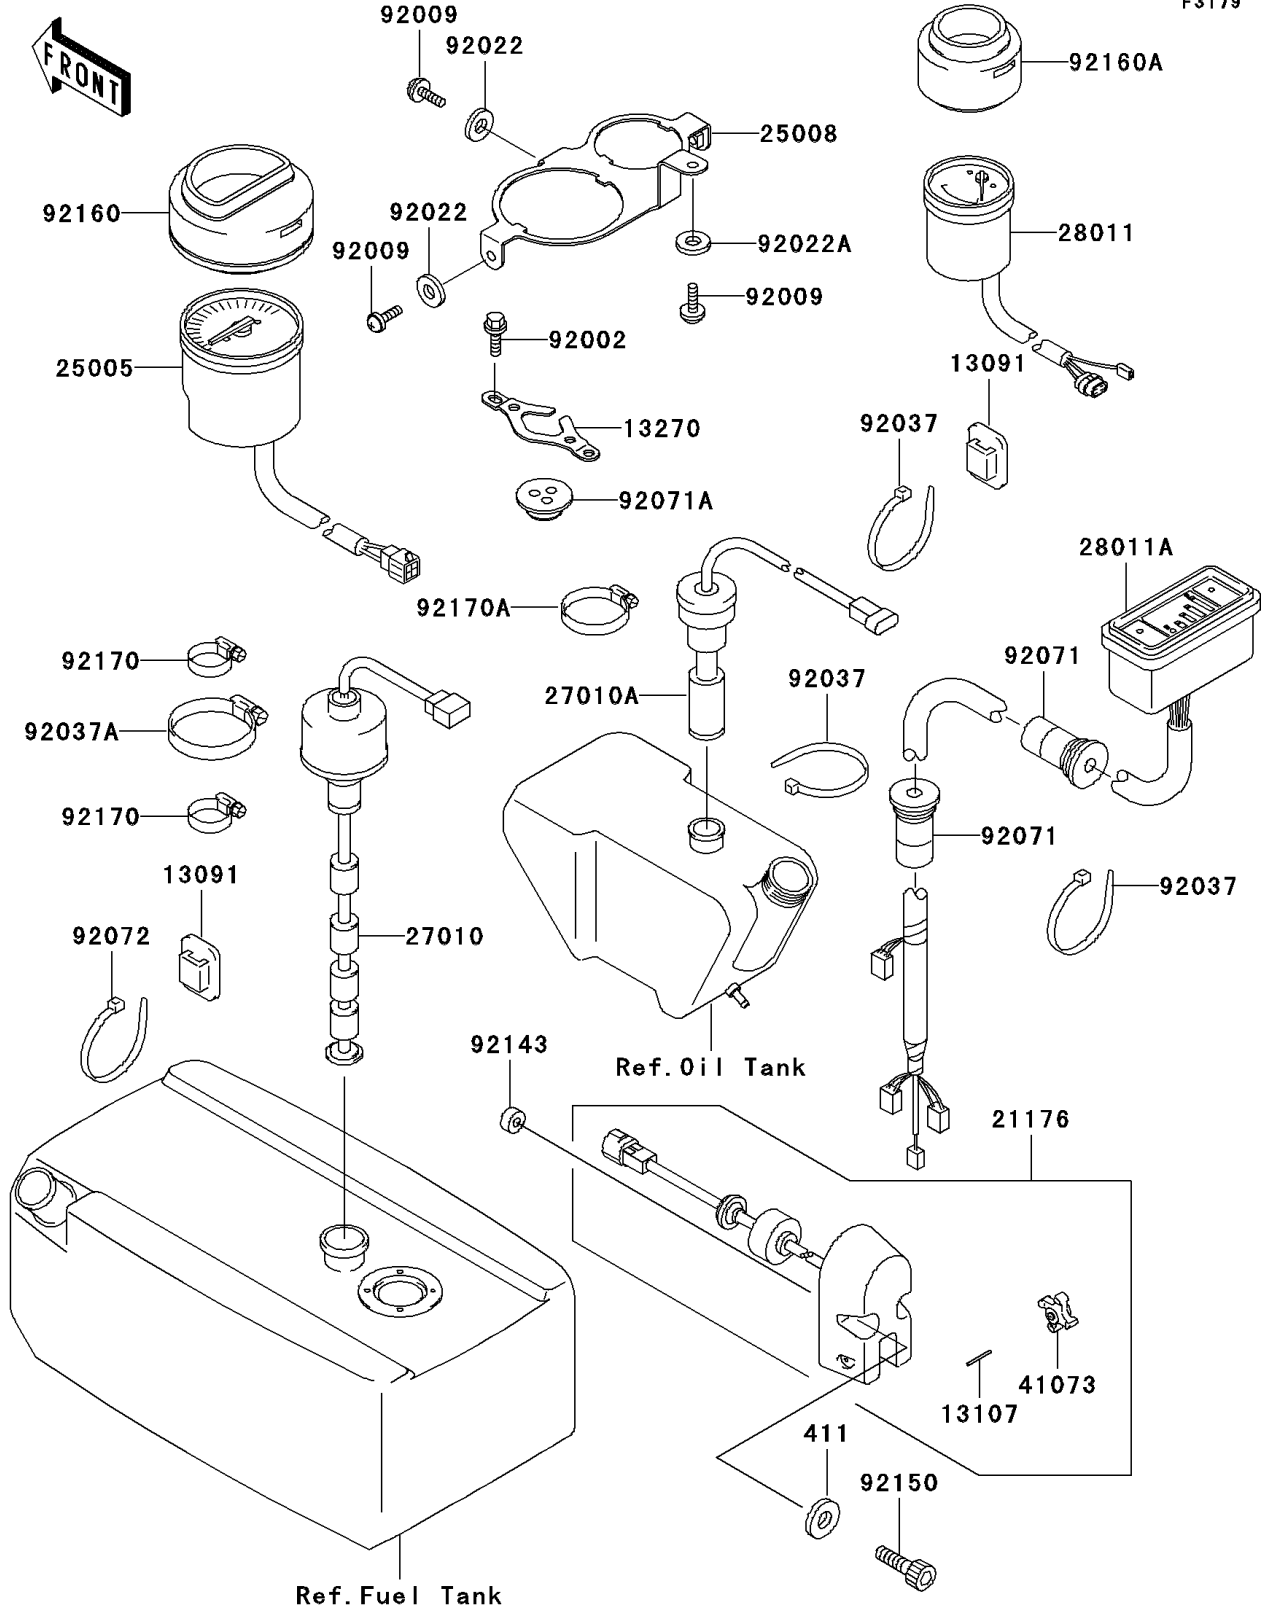

1998 750 STX PARTS DIAGRAM

Meters

F3179

1998 750 STX PARTS LIST

Meters

ITEM NAME	PART NUMBER	QUANTITY
WASHER-PLAIN,6MM (Ref # 411)	411S0600	2
HOLDER,BAND (Ref # 13091)	13091-3764	5
SHAFT (Ref # 13107)	13107-3754	1
PLATE,GROMMET (Ref # 13270)	13270-3737	1
SENSOR,SPEEDOMETER (Ref # 21176)	21176-3724	1
SPEEDOMETER (Ref # 25005)	25005-3702	1
BRACKET-METER,TACHO&TRIM (Ref # 25008)	25008-3710	1
SWITCH,FUEL LEVEL (Ref # 27010)	27010-3727	1
SWITCH,OIL LEVEL (Ref # 27010A)	27010-3748	1
METER,TRIM (Ref # 28011)	28011-3717	1
METER,FUEL (Ref # 28011A)	28011-3721	1
WHEEL-ASSY,PADDLE (Ref # 41073)	41073-3701	1
BOLT,6X20 (Ref # 92002)	92002-3755	2
SCREW,6X18 (Ref # 92009)	92009-3805	4
WASHER,6.5X16X1 (Ref # 92022)	92022-1143	3
WASHER,6.5X20X1.5 (Ref # 92022A)	92022-3710	1
CLAMP (Ref # 92037)	92037-1173	3
CLAMP (Ref # 92037A)	92037-3009	1
GROMMET (Ref # 92071)	92071-3795	2
GROMMET (Ref # 92071A)	92071-3797	1
BAND (Ref # 92072)	92072-3778	4
COLLAR,6.2X16X7.5 (Ref # 92143)	92143-3769	2
BOLT,SOCKET,6X25 (Ref # 92150)	92150-3823	2
DAMPER,TACHOMETER (Ref # 92160)	92160-3829	1
DAMPER,TRIM METER (Ref # 92160A)	92160-3830	1
CLAMP (Ref # 92170)	92170-3718	2
CLAMP (Ref # 92170A)	92170-3734	1