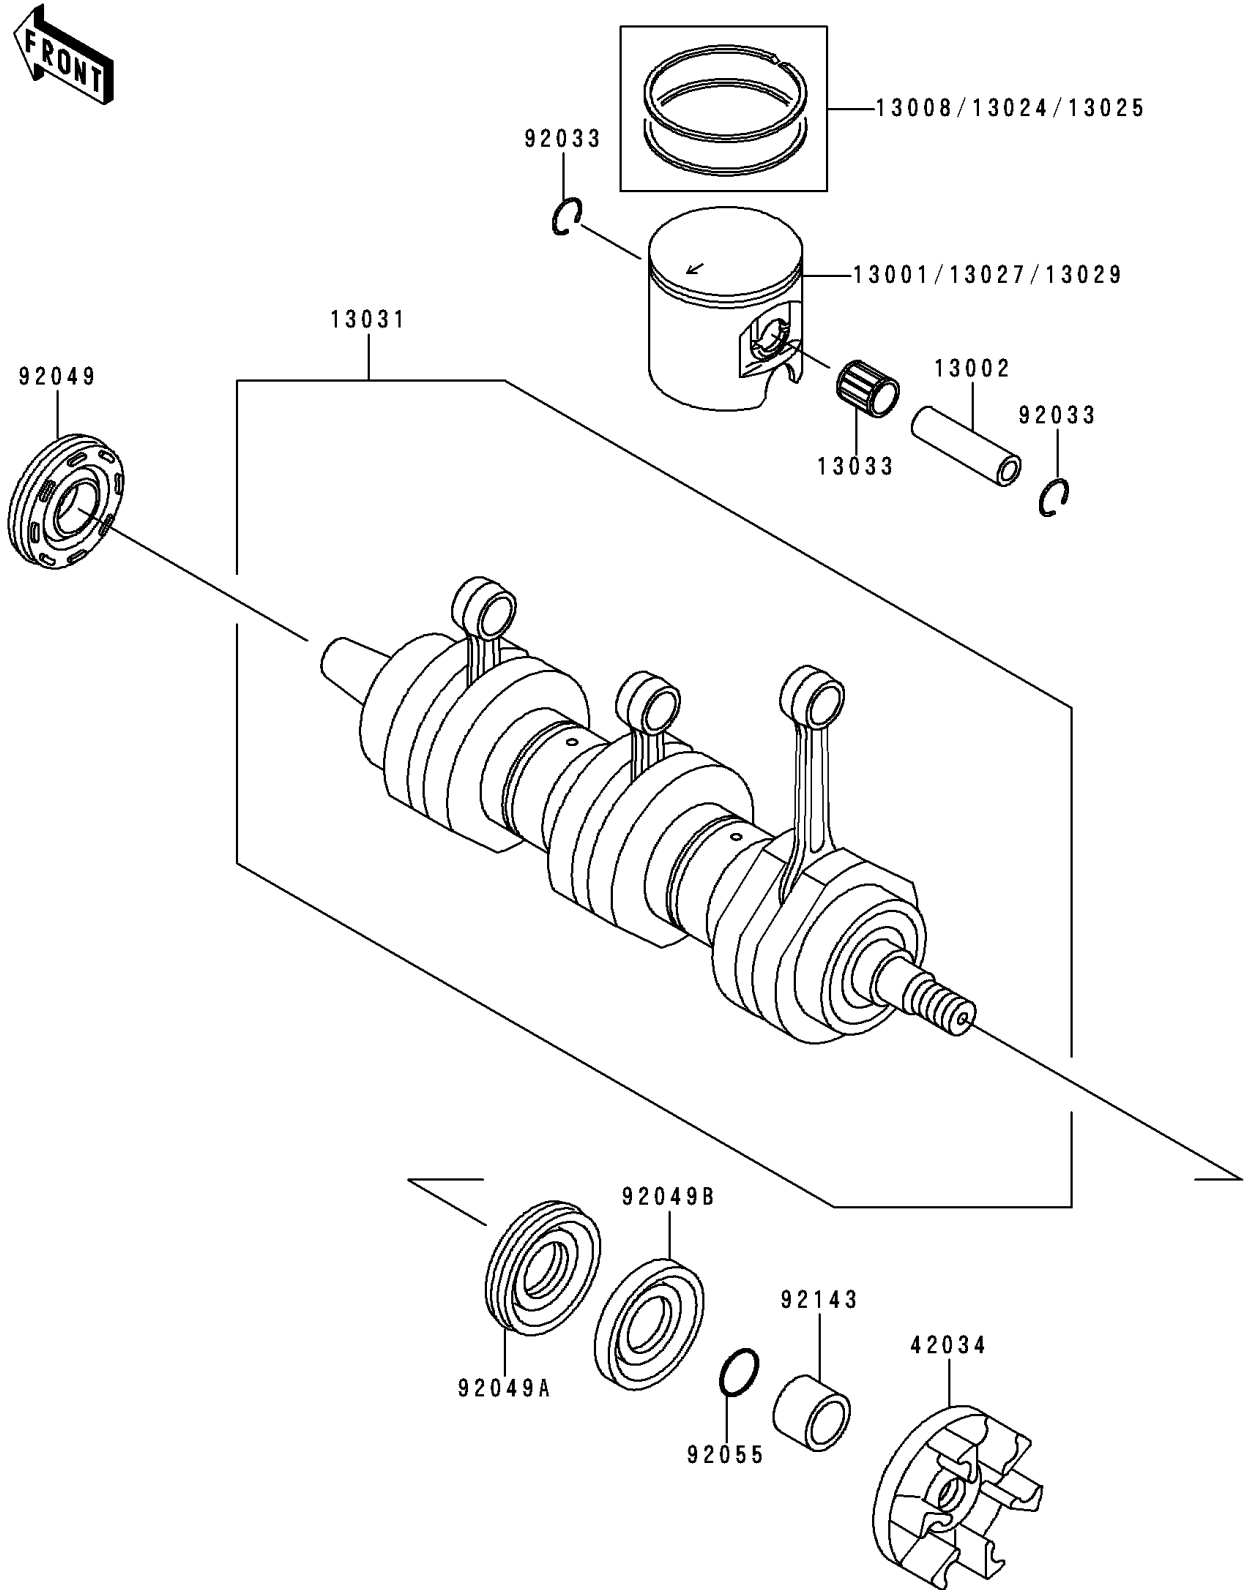

1997 900 STX PARTS DIAGRAM

Crankshaft/Piston(s)

E1320

1997 900 STX PARTS LIST

Crankshaft/Piston(s)

ITEM NAME	PART NUMBER	QUANTITY
PISTON-ENGINE,STD (Ref # 13001)	13001-3720	3
PIN-PISTON (Ref # 13002)	13002-3705	3
RING-SET-PISTON,STD (Ref # 13008)	13008-3709	3
RING-SET-PISTON LL,O/S,1.00 (Ref # 13024)	13024-3707	AR
RING-SET-PISTON L,O/S,0.50 (Ref # 13025)	13025-3707	AR
PISTON-ENGINE LL,O/S,1.00 (Ref # 13027)	13027-3712	AR
PISTON-ENGINE L,O/S,0.50 (Ref # 13029)	13029-3712	AR
CRANKSHAFT-COMP (Ref # 13031)	13031-3732	1
BEARING-SMALL END (Ref # 13033)	13033-3702	3
COUPLING (Ref # 42034)	42034-3708	1
RING-SNAP (Ref # 92033)	92033-1207	6
SEAL-OIL,FWJ7307210ZS (Ref # 92049)	92049-3713	1
SEAL-OIL (Ref # 92049A)	92049-3715	1
SEAL-OIL (Ref # 92049B)	92049-3716	1
RING-O,20.8X2.4 (Ref # 92055)	92055-3740	1
COLLAR (Ref # 92143)	92143-3745	1