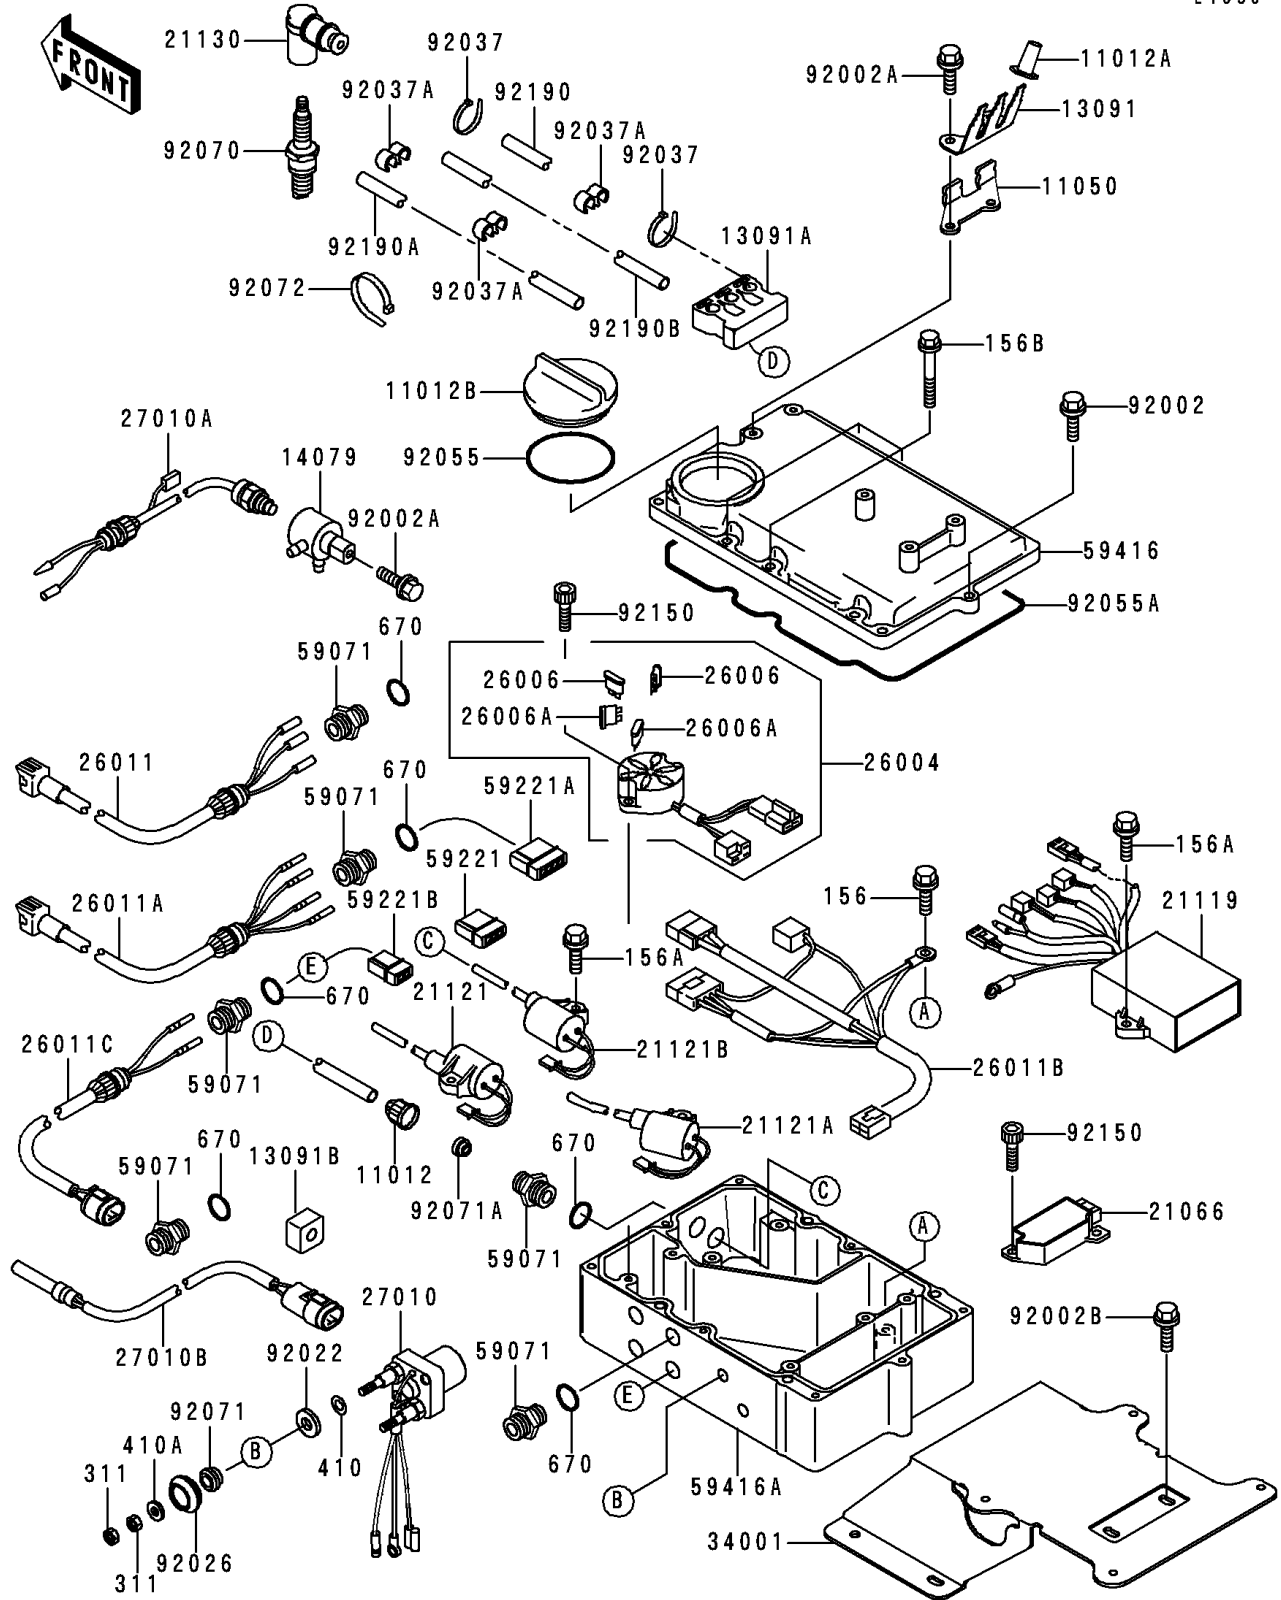

1997 900 STX PARTS DIAGRAM

Ignition System

E1830

1997 900 STX PARTS LIST

Ignition System

ITEM NAME	PART NUMBER	QUANTITY
CAP (Ref # 11012)	11012-3005	3
CAP,HOLDER (Ref # 11012A)	11012-3768	3
CAP (Ref # 11012B)	11012-3791	1
BRACKET (Ref # 11050)	11050-3704	1
HOLDER (Ref # 13091)	13091-3784	1
HOLDER (Ref # 13091A)	13091-3785	1
HOLDER (Ref # 13091B)	13091-3804	1
HOLDER-ASSY (Ref # 14079)	14079-3710	1
REGULATOR-VOLTAGE (Ref # 21066)	21066-3712	1
IGNITER (Ref # 21119)	21119-3747	1
COIL-IGNITION,#1 (Ref # 21121)	21121-3708	1
COIL-IGNITION,#2 (Ref # 21121A)	21121-3709	1
COIL-IGNITION,#3 (Ref # 21121B)	21121-3710	1
CAP-SPARK PLUG (Ref # 21130)	21130-3706	3
FUSE-ASSY (Ref # 26004)	26004-3716	1
FUSE,10A-R (Ref # 26006)	26006-1007	2
FUSE,30A-G (Ref # 26006A)	26006-1067	2
WIRE-LEAD,STOP SWITCH (Ref # 26011)	26011-3817	1
WIRE-LEAD,MAIN STARTER SWITCH (Ref # 26011A)	26011-3818	1
WIRE-LEAD,REGULATOR (Ref # 26011B)	26011-3819	1
WIRE-LEAD (Ref # 26011C)	26011-3829	1
SWITCH,STARTER (Ref # 27010)	27010-3737	1
SWITCH (Ref # 27010A)	27010-3749	1
SWITCH (Ref # 27010B)	27010-3752	1
STAND,ELECTRIC CASE (Ref # 34001)	34001-3712	1
JOINT (Ref # 59071)	59071-3001	7
CONNECTOR-CORD (Ref # 59221)	59221-3704	1
CONNECTOR-CORD (Ref # 59221A)	59221-3705	1
CONNECTOR-CORD (Ref # 59221B)	59221-3706	1