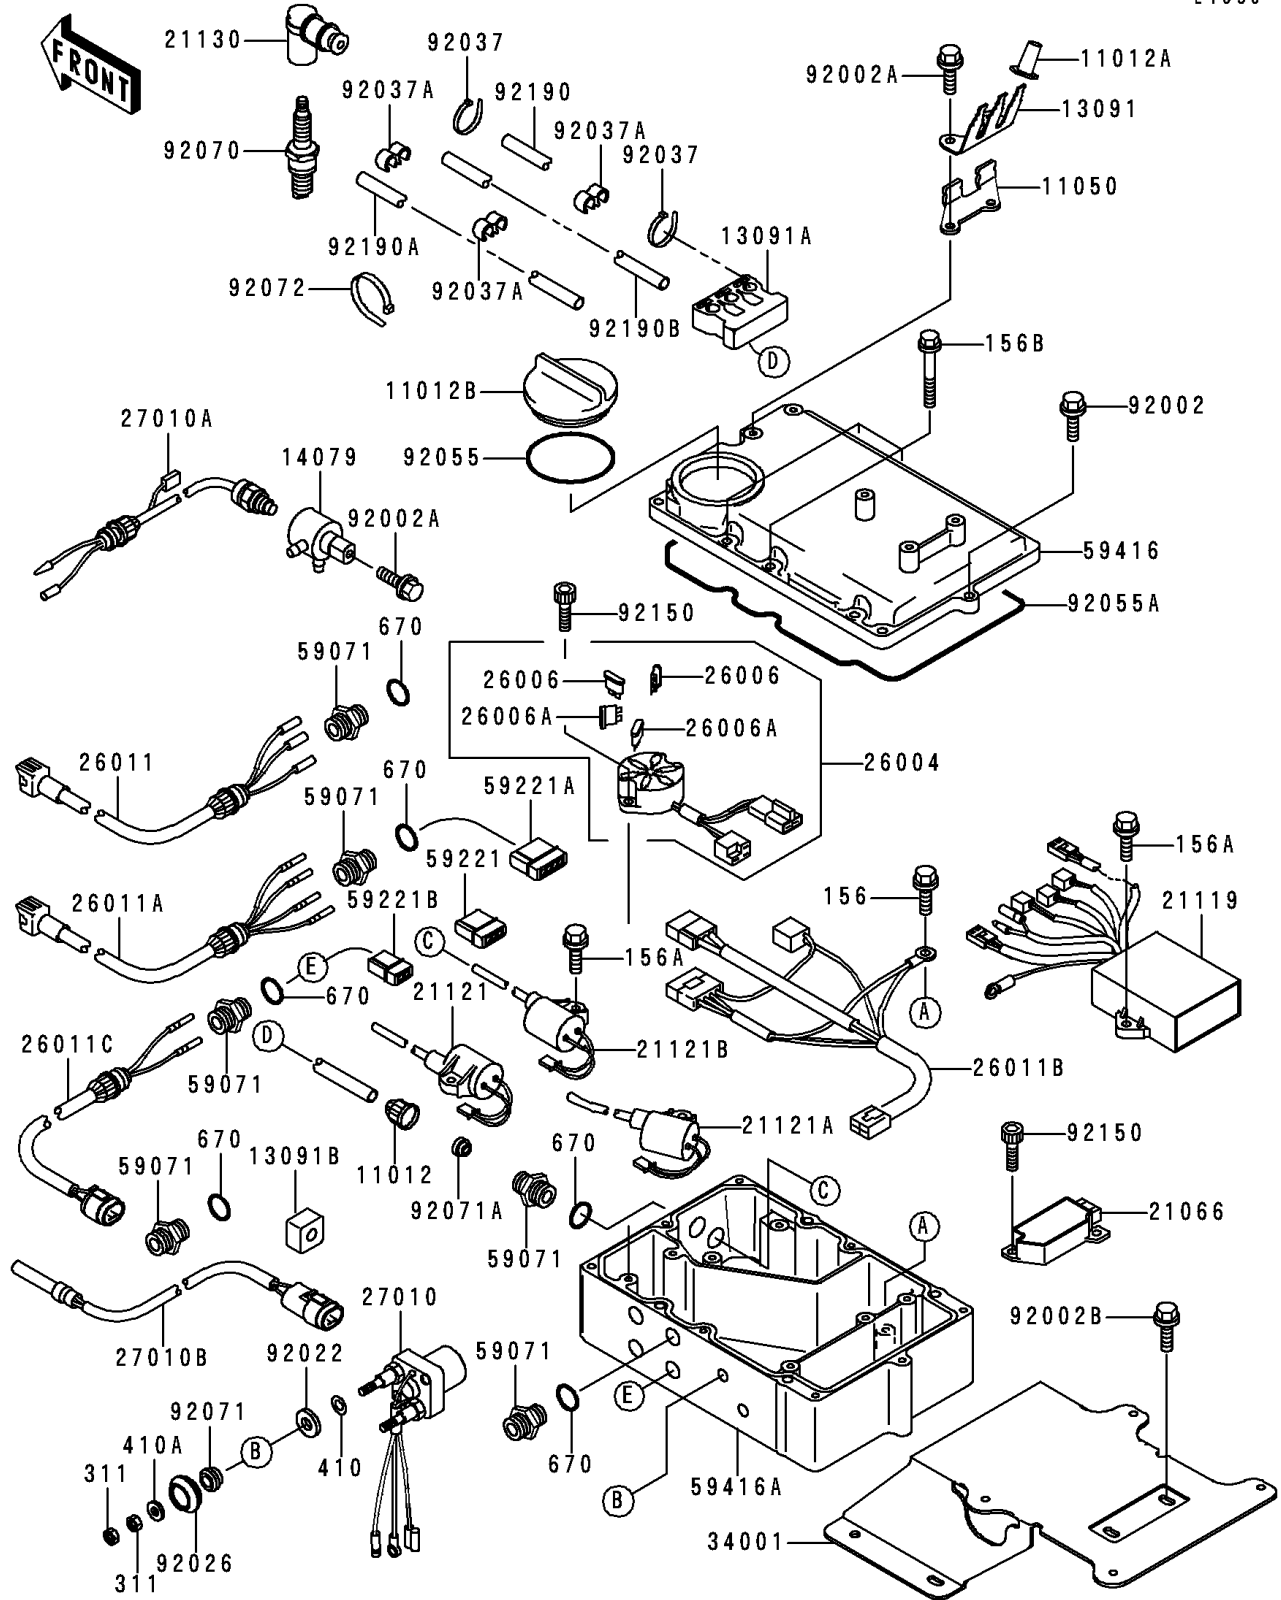

# 1998 900 STX PARTS DIAGRAM

# 1998 900 STX PARTS LIST

## Ignition System

ITEM NAME	PART NUMBER	QUANTITY
CAP (Ref # 11012)	11012-3005	3
CAP,HOLDER (Ref # 11012A)	11012-3768	3
CAP (Ref # 11012B)	11012-3791	1
BRACKET (Ref # 11050)	11050-3704	1
HOLDER (Ref # 13091)	13091-3784	1
HOLDER (Ref # 13091A)	13091-3785	1
HOLDER (Ref # 13091B)	13091-3804	1
HOLDER-ASSY (Ref # 14079)	14079-3710	1
REGULATOR-VOLTAGE (Ref # 21066)	21066-3712	1
IGNITER (Ref # 21119)	21119-3747	1
COIL-IGNITION,#1 (Ref # 21121)	21121-3708	1
COIL-IGNITION,#2 (Ref # 21121A)	21121-3709	1
COIL-IGNITION,#3 (Ref # 21121B)	21121-3710	1
CAP-SPARK PLUG (Ref # 21130)	21130-3706	3
FUSE-ASSY (Ref # 26004)	26004-3716	1
FUSE,10A-R (Ref # 26006)	26006-1007	2
FUSE,30A-G (Ref # 26006A)	26006-1067	2
WIRE-LEAD,STOP SWITCH (Ref # 26011)	26011-3817	1
WIRE-LEAD,MAIN STARTER SWITCH (Ref # 26011A)	26011-3818	1
WIRE-LEAD,REGULATOR (Ref # 26011B)	26011-3819	1
WIRE-LEAD (Ref # 26011C)	26011-3829	1
SWITCH,STARTER (Ref # 27010)	27010-3737	1
SWITCH (Ref # 27010A)	27010-3749	1
SWITCH (Ref # 27010B)	27010-3752	1
STAND,ELECTRIC CASE (Ref # 34001)	34001-3712	1
JOINT (Ref # 59071)	59071-3001	7
CONNECTOR-CORD (Ref # 59221)	59221-3704	1
CONNECTOR-CORD (Ref # 59221A)	59221-3705	1
CONNECTOR-CORD (Ref # 59221B)	59221-3706	1