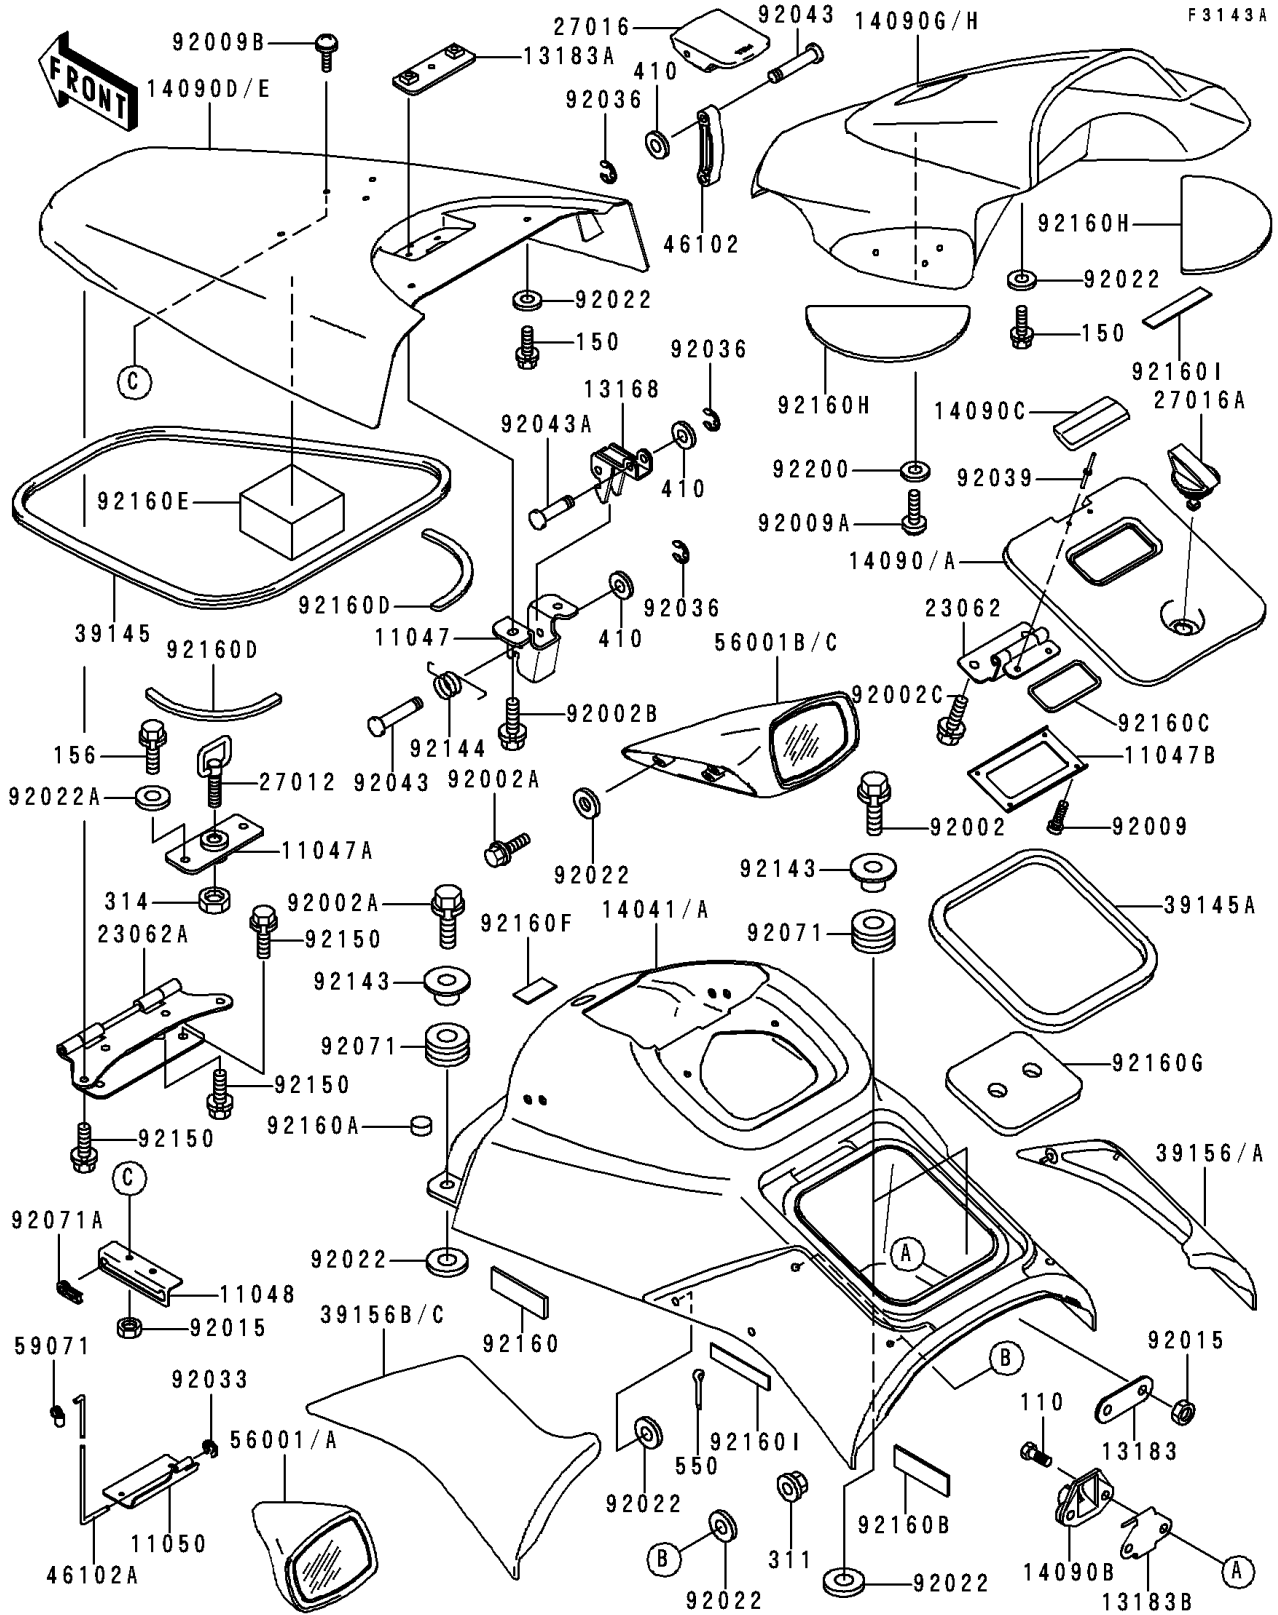

1997 900 STX PARTS DIAGRAM

Hull Fittings

1997 900 STX PARTS LIST

Hull Fittings

ITEM NAME	PART NUMBER	QUANTITY
BRACKET,SEAT SIDE LOCK (Ref # 11047)	11047-3732	1
BRACKET,HATCH COVER HINGE (Ref # 11047A)	11047-3788	1
BRACKET,METER HOLDER (Ref # 11047B)	11047-3789	1
BRACKET,HATCH COVER (Ref # 11048)	11048-3777	1
BRACKET,HINGE (Ref # 11050)	11050-3723	1
LEVER,HATCH LOCK (Ref # 13168)	13168-3720	1
PLATE (Ref # 13183)	13183-3754	1
PLATE,HATCH LOCK (Ref # 13183A)	13183-3792	1
PLATE,STORAGE LOCK (Ref # 13183B)	13183-3832	1
COVER-COMP,HANDLE,F.RED (Ref # 14041)	14041-3705-B1	1
COVER,STORAGE,F.RED (Ref # 14090)	14090-3723-B1	1
COVER,STORAGE LOCK (Ref # 14090B)	14090-3729	1
COVER,HINGE (Ref # 14090C)	14090-3793	1
COVER,HATCH,F.RED (Ref # 14090D)	14090-3803-B1	1
COVER,HATCH COVER,F.RED (Ref # 14090G)	14090-3805-B1	1
BRACKET-COMP,HINGE (Ref # 23062)	23062-3706	1
BRACKET-COMP,HATCH COVER HINGE (Ref # 23062A)	23062-3707	1
HOOK,HATCH COVER LOCK (Ref # 27012)	27012-3769	1
LOCK-ASSY,HATCH COVER CAP (Ref # 27016)	27016-3738	1
LOCK-ASSY,STORAGE COVER (Ref # 27016A)	27016-3739	1
TRIM-SEAL,FRONT HATCH (Ref # 39145)	39145-3736	1
TRIM-SEAL,L=784 (Ref # 39145A)	39145-3737	1
PAD,HANDLE COVER,RH,RED (Ref # 39156)	39156-3809-MJ	1
PAD,HANDLE COVER,LH,RED (Ref # 39156B)	39156-3810-MJ	1
ROD,CONNECTION (Ref # 46102)	46102-3724	1
ROD,HATCH COVER HINGE (Ref # 46102A)	46102-3726	1
MIRROR-ASSY,LH,F.RED (Ref # 56001)	56001-3707-6L	1
MIRROR-ASSY,RH,F.RED (Ref # 56001B)	56001-3708-6L	1
JOINT (Ref # 59071)	59071-3743	1