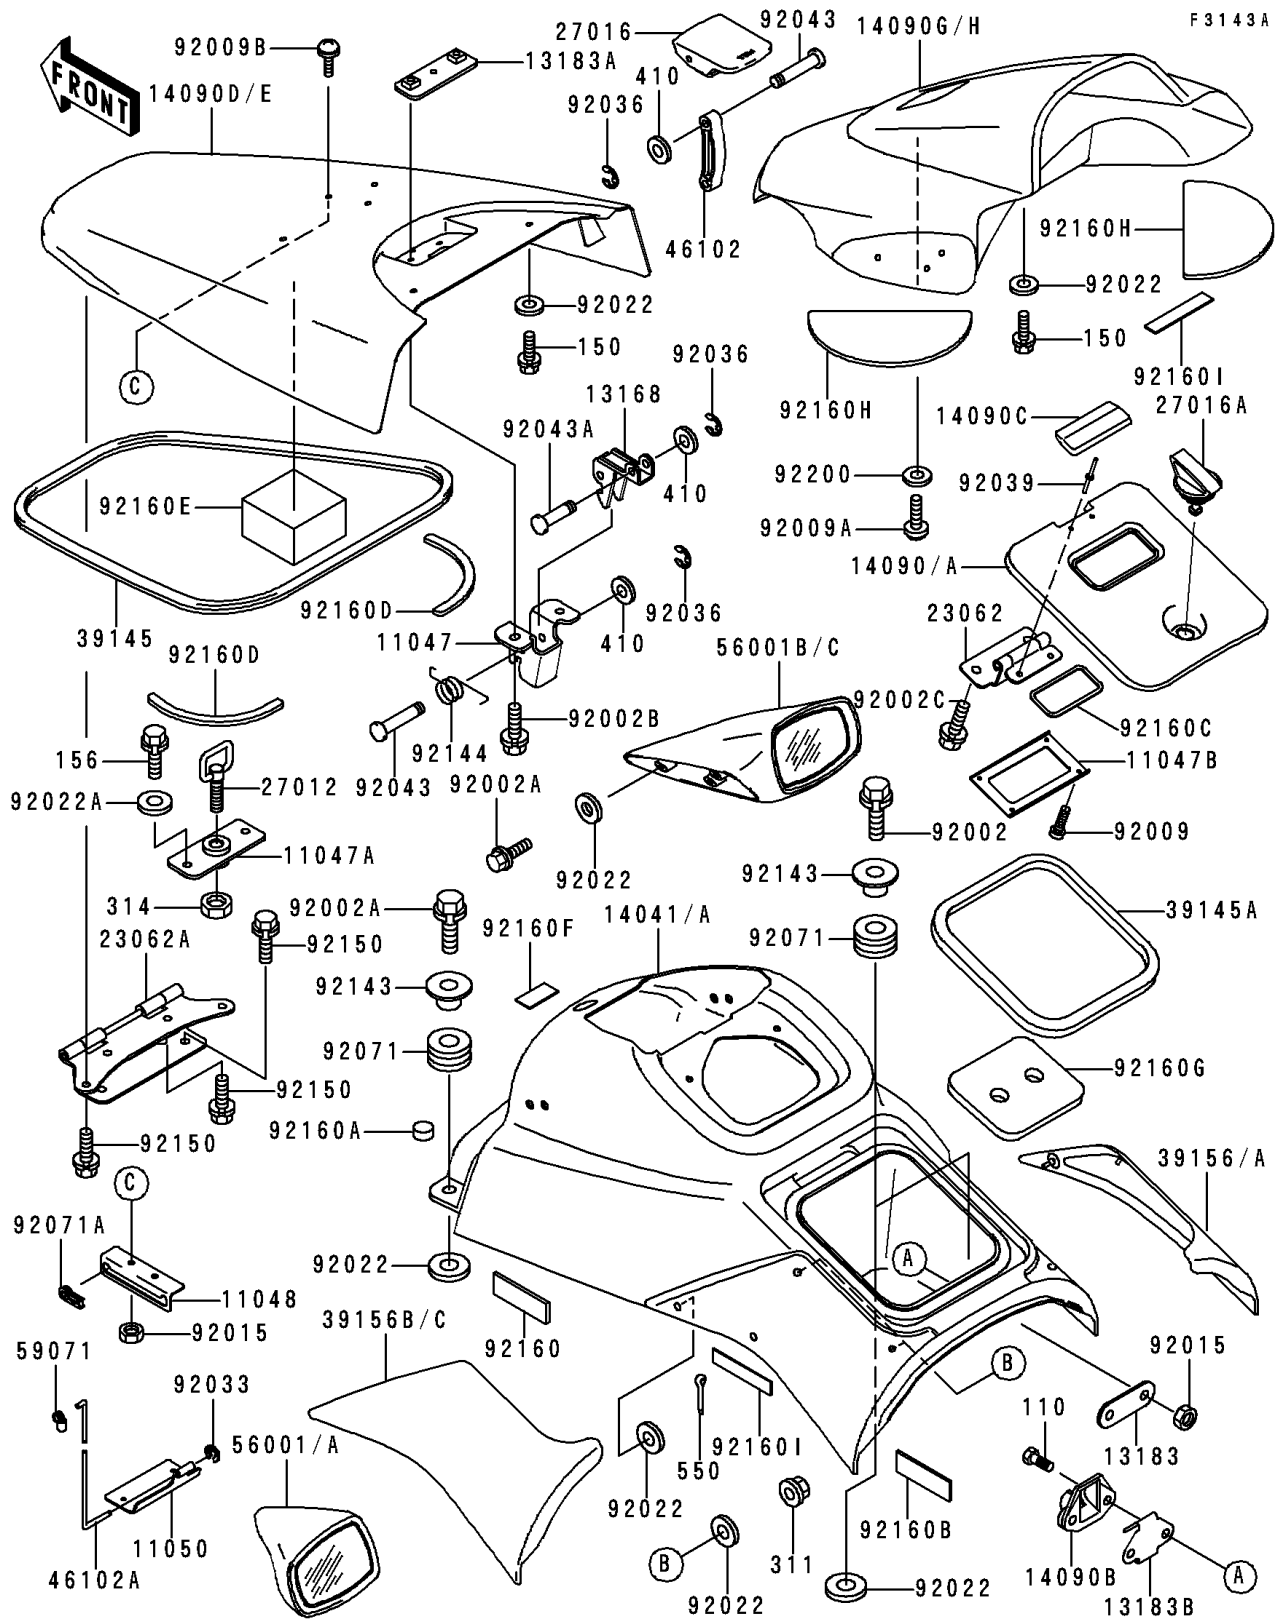

1997 900 STX PARTS DIAGRAM

Hull Fittings

1997 900 STX PARTS LIST

Hull Fittings

ITEM NAME	PART NUMBER	QUANTITY
BRACKET,SEAT SIDE LOCK (Ref # 11047)	11047-3732	1
BRACKET,HATCH COVER HINGE (Ref # 11047A)	11047-3788	1
BRACKET,METER HOLDER (Ref # 11047B)	11047-3789	1
BRACKET,HATCH COVER (Ref # 11048)	11048-3777	1
BRACKET,HINGE (Ref # 11050)	11050-3723	1
LEVER,HATCH LOCK (Ref # 13168)	13168-3720	1
PLATE (Ref # 13183)	13183-3754	1
PLATE,HATCH LOCK (Ref # 13183A)	13183-3792	1
PLATE,STORAGE LOCK (Ref # 13183B)	13183-3832	1
COVER-COMP,HANDLE,F.RED (Ref # 14041)	14041-3705-B1	1
COVER,STORAGE,F.RED (Ref # 14090)	14090-3723-B1	1
COVER,STORAGE LOCK (Ref # 14090B)	14090-3729	1
COVER,HINGE (Ref # 14090C)	14090-3793	1
COVER,HATCH,F.RED (Ref # 14090D)	14090-3803-B1	1
COVER,HATCH COVER,F.RED (Ref # 14090G)	14090-3805-B1	1
BRACKET-COMP,HINGE (Ref # 23062)	23062-3706	1
BRACKET-COMP,HATCH COVER HINGE (Ref # 23062A)	23062-3707	1
HOOK,HATCH COVER LOCK (Ref # 27012)	27012-3769	1
LOCK-ASSY,HATCH COVER CAP (Ref # 27016)	27016-3738	1
LOCK-ASSY,STORAGE COVER (Ref # 27016A)	27016-3739	1
TRIM-SEAL,FRONT HATCH (Ref # 39145)	39145-3736	1
TRIM-SEAL,L=784 (Ref # 39145A)	39145-3737	1
PAD,HANDLE COVER,RH,RED (Ref # 39156)	39156-3809-MJ	1
PAD,HANDLE COVER,LH,RED (Ref # 39156B)	39156-3810-MJ	1
ROD,CONNECTION (Ref # 46102)	46102-3724	1
ROD,HATCH COVER HINGE (Ref # 46102A)	46102-3726	1
MIRROR-ASSY,LH,F.RED (Ref # 56001)	56001-3707-6L	1
MIRROR-ASSY,RH,F.RED (Ref # 56001B)	56001-3708-6L	1
JOINT (Ref # 59071)	59071-3743	1