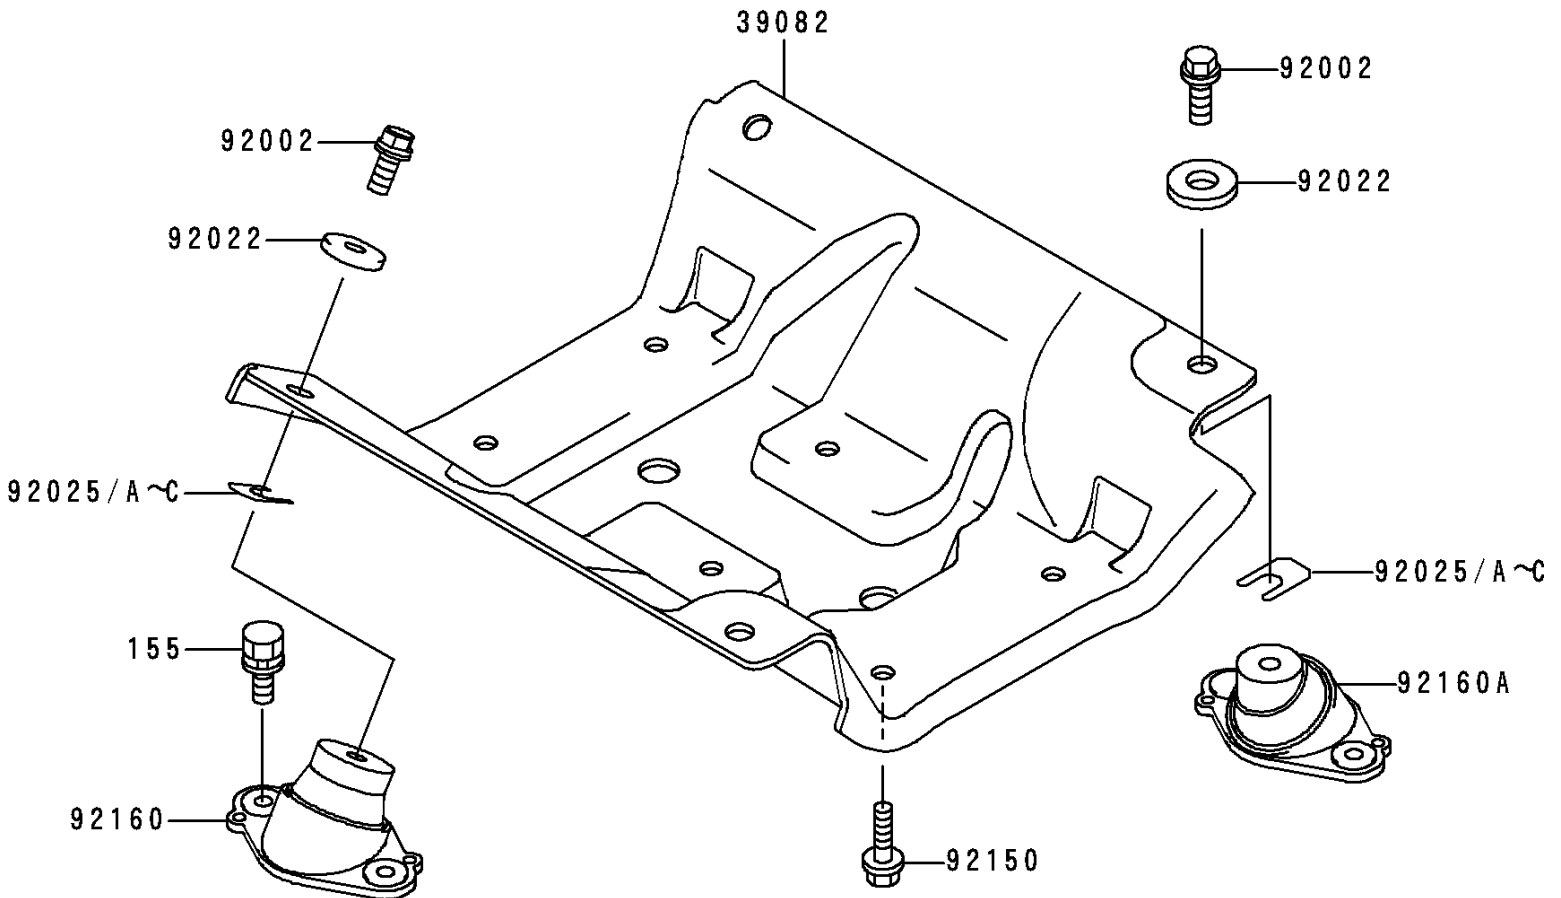

# 1998 900 STX PARTS DIAGRAM

Engine Mount

F3144

## 1998 900 STX PARTS LIST

### Engine Mount

ITEM NAME	PART NUMBER	QUANTITY
BOLT-WSP-SMALL,8X20 (Ref # 155)	155R0820	8
MOUNT-ENGINE (Ref # 39082)	39082-3713	1
BOLT,10X25 (Ref # 92002)	92002-3770	4
WASHER,32X10.5X4 (Ref # 92022)	92022-3023	4
SHIM,T=0.3MM (Ref # 92025)	92025-3705	AR
SHIM,T=0.5MM (Ref # 92025A)	92025-3706	AR
SHIM,T=1.0MM (Ref # 92025B)	92025-3707	AR
SHIM,T=1.5MM (Ref # 92025C)	92025-3708	AR
BOLT,10X25 (Ref # 92150)	92150-3818	6
DAMPER,ENGINE MOUNT (Ref # 92160)	92160-3838	2
DAMPER,ENGINE MOUNT (Ref # 92160A)	92160-3886	2