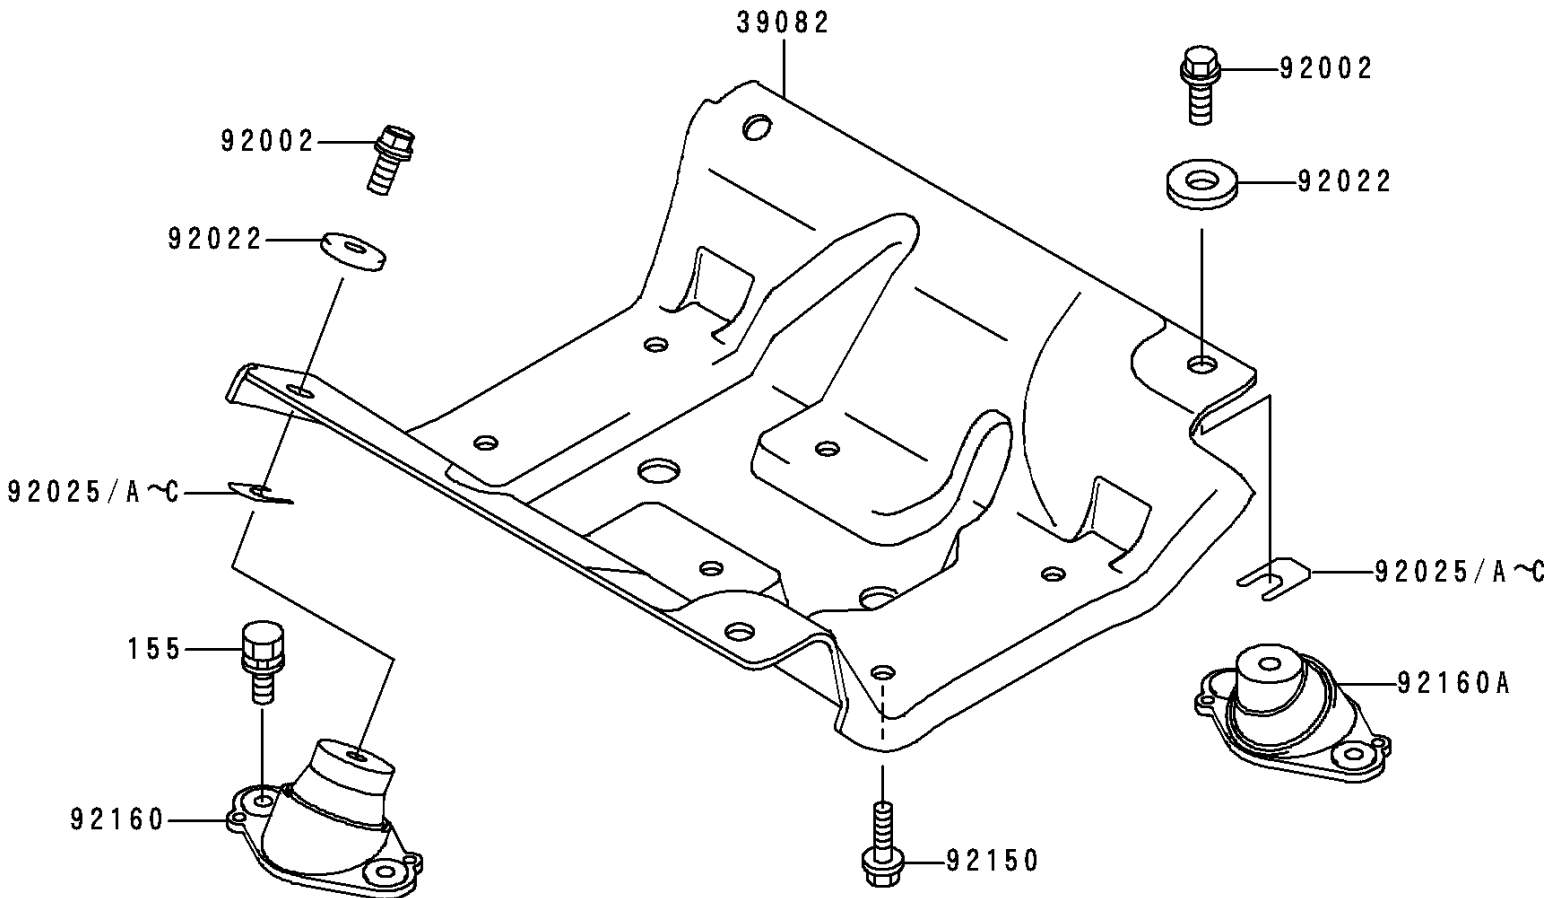

1998 900 STX PARTS DIAGRAM

Engine Mount

F3144

1998 900 STX PARTS LIST

Engine Mount

ITEM NAME	PART NUMBER	QUANTITY
BOLT-WSP-SMALL,8X20 (Ref # 155)	155R0820	8
MOUNT-ENGINE (Ref # 39082)	39082-3713	1
BOLT,10X25 (Ref # 92002)	92002-3770	4
WASHER,32X10.5X4 (Ref # 92022)	92022-3023	4
SHIM,T=0.3MM (Ref # 92025)	92025-3705	AR
SHIM,T=0.5MM (Ref # 92025A)	92025-3706	AR
SHIM,T=1.0MM (Ref # 92025B)	92025-3707	AR
SHIM,T=1.5MM (Ref # 92025C)	92025-3708	AR
BOLT,10X25 (Ref # 92150)	92150-3818	6
DAMPER,ENGINE MOUNT (Ref # 92160)	92160-3838	2
DAMPER,ENGINE MOUNT (Ref # 92160A)	92160-3886	2